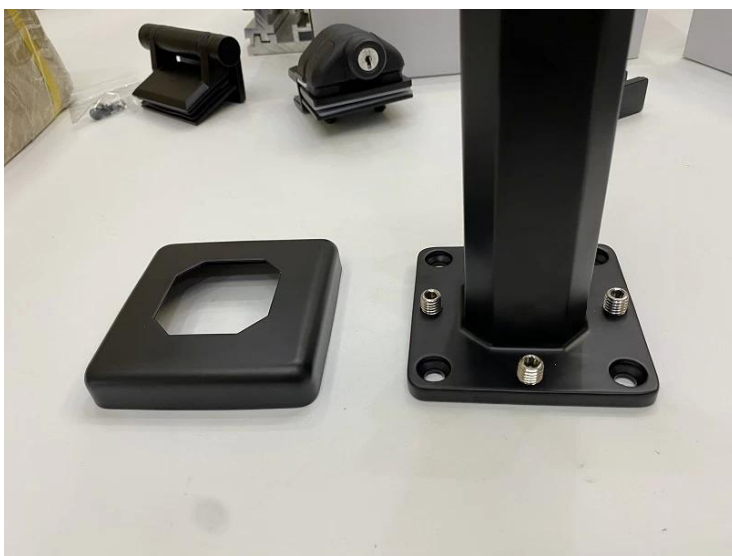

Glass Railing for Stairs and Exterior Fences and Poolsides, Fixed Column Type

Product Name	Glass Railing for Stairs and Exterior Fences and Poolsides, Fixed Column Type
Material	Stainless Steel 316 or 2205
Finish	Satin brushed, mirror polished or black
For glass	10-12mm thickness
Technic	Casting
Anchor Bolt	Including
MOQ	10pcs
Application	Stair/Balcony/Railing/Terrace/Handrail
OEM/ODM	Acceptable
Payment	T/T;L/C At Sight;Western Union
Delivery	Ocean Shipping;Air Shipping;Express Delivery
Advantage:	SBM Spigot is a popular glass holder type and a freemless glass railing style.It's widely used at the swimming pool and some high class house or residence,which can offer you an open and comfortable field of vision. About the installation, it's easy to fix the glass by tightening screws.

Clear photos for the surface treatment:

Glass Railing Spigot:

Glass Door Hinges:

Glass Clamps:

Tempered Glass Panels:

Project Photos:

Welcome to contact us for more details:

Eve