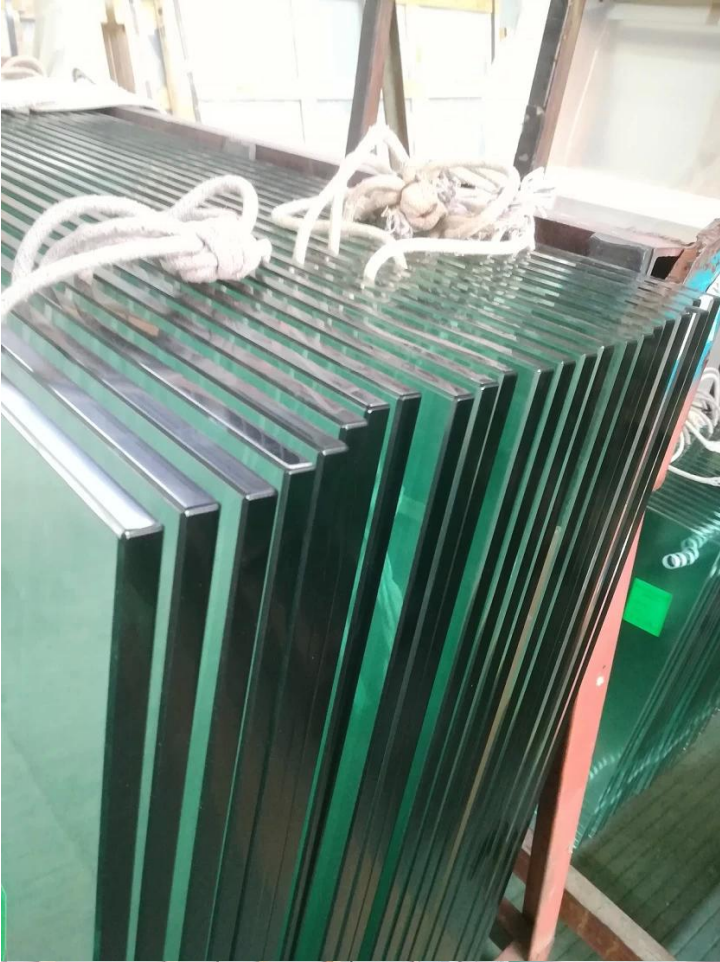

Glass Railing for Stairs and Exterior Fences and Poolsides, Fixed Column Type

Product Name	Glass Railing for Stairs and Exterior Fences and Poolsides, Fixed Column Type
Material	Stainless Steel 316 or 2205
Finish	Satin brushed, mirror polished or black
For glass	10-12mm thickness
Technic	Casting
Anchor Bolt	Including
MOQ	10pcs
Application	Stair/Balcony/Railing/Terrace/Handrail
OEM/ODM	Acceptable
Payment	T/T;L/C At Sight;Western Union
Delivery	Ocean Shipping;Air Shipping;Express Delivery
Advantage:	SBM Spigot is a popular glass holder type and a freemless glass railing style.It's widely used at the swimming pool and some high class house or residence,which can offer you an open and comfortable field of vision. About the installation, it's easy to fix the glass by tightening screws.

Clear photos for the surface treatment:

Glass Railing Spigot:

Glass Door Hinges:

Glass Clamps:

Tempered Glass Panels:

Project Photos:

Welcome to contact us for more details:

Eve