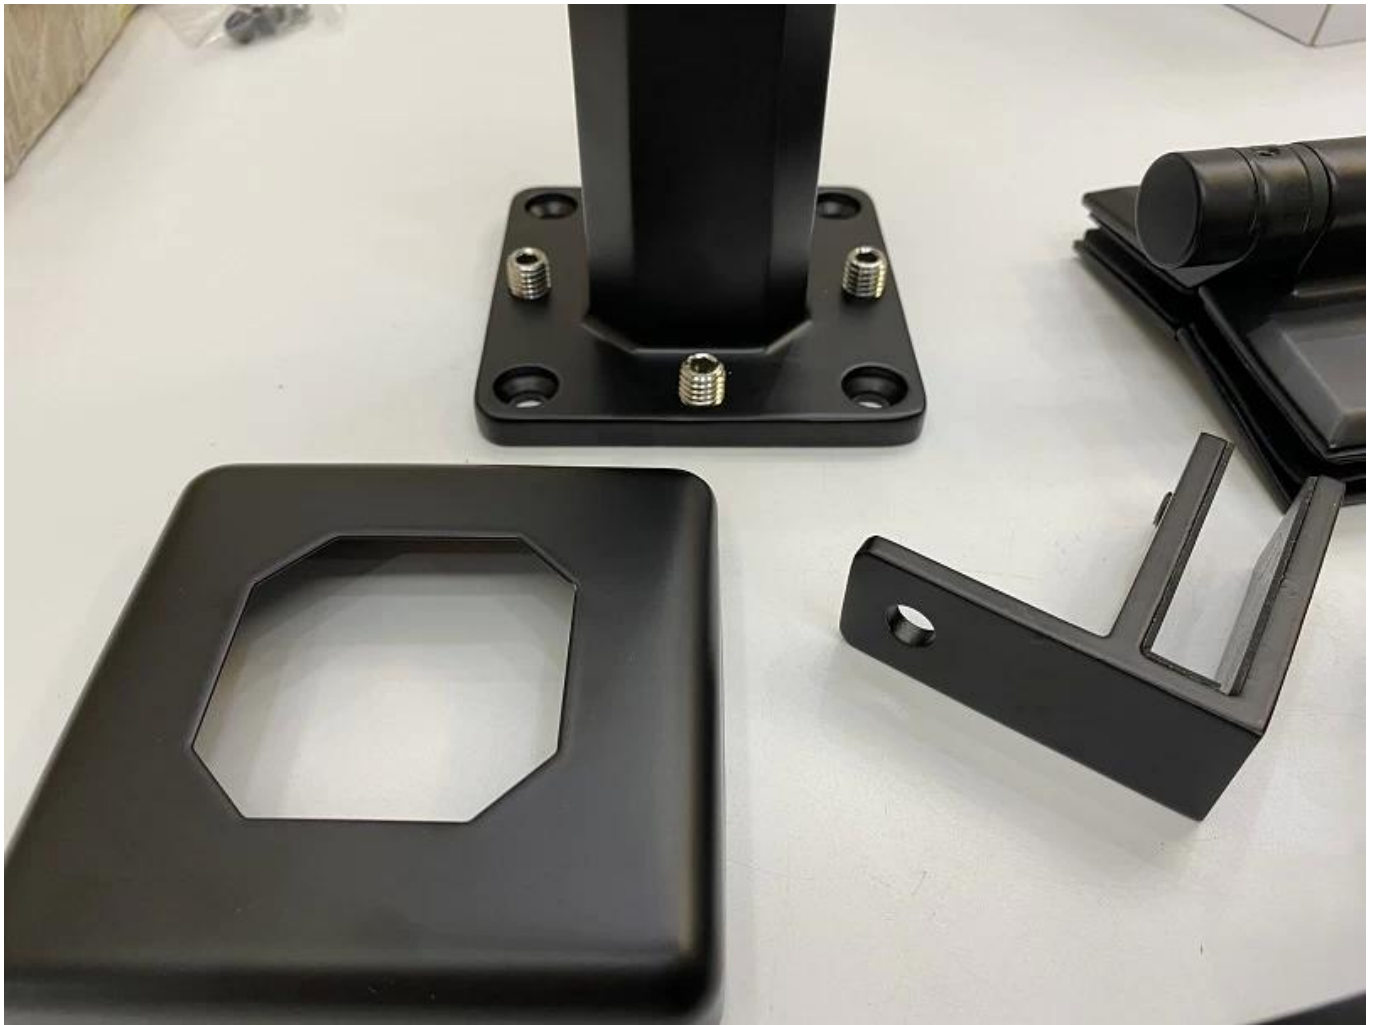

Glass Railing for Stairs and Exterior Fences and Poolsides, Fixed Column Type

Product Name	Glass Railing for Stairs and Exterior Fences and Poolsides, Fixed Column Type
Material	Stainless Steel 316 or 2205
Finish	Satin brushed, mirror polished or black
For glass	10-12mm thickness
Technic	Casting
Anchor Bolt	Including
MOQ	10pcs
Application	Stair/Balcony/Railing/Terrace/Handrail
OEM/ODM	Acceptable
Payment	T/T;L/C At Sight;Western Union
Delivery	Ocean Shipping;Air Shipping;Express Delivery
Advantage:	SBM Spigot is a popular glass holder type and a freemless glass railing style.It's widely used at the swimming pool and some high class house or residence,which can offer you an open and comfortable field of vision. About the installation, it's easy to fix the glass by tightening screws.

Clear photos for the surface treatment:

Glass Railing Spigot:

Glass Door Hinges:

Glass Clamps:

Tempered Glass Panels:

Project Photos:

Welcome to contact us for more details:

Eve