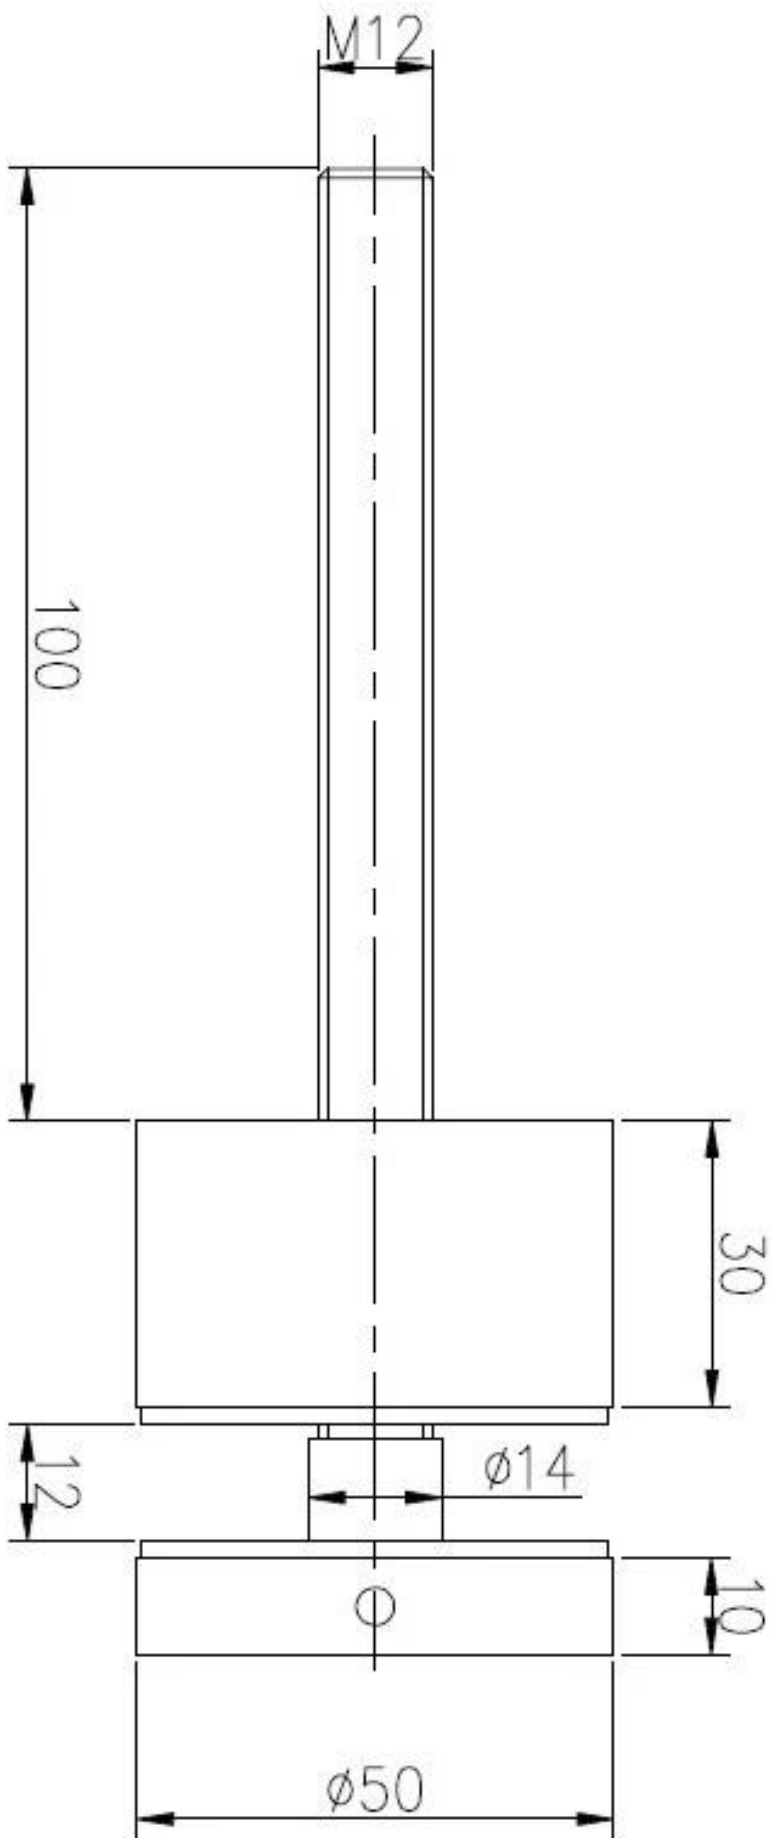

Glass balustrade panels stainless steel standoff bracket

SF-50
wood screw

steel, concrete bolt

Finish
Satin brushed or mirror polished

Mirror

Satin

SF-50

Project
Indoor staircase