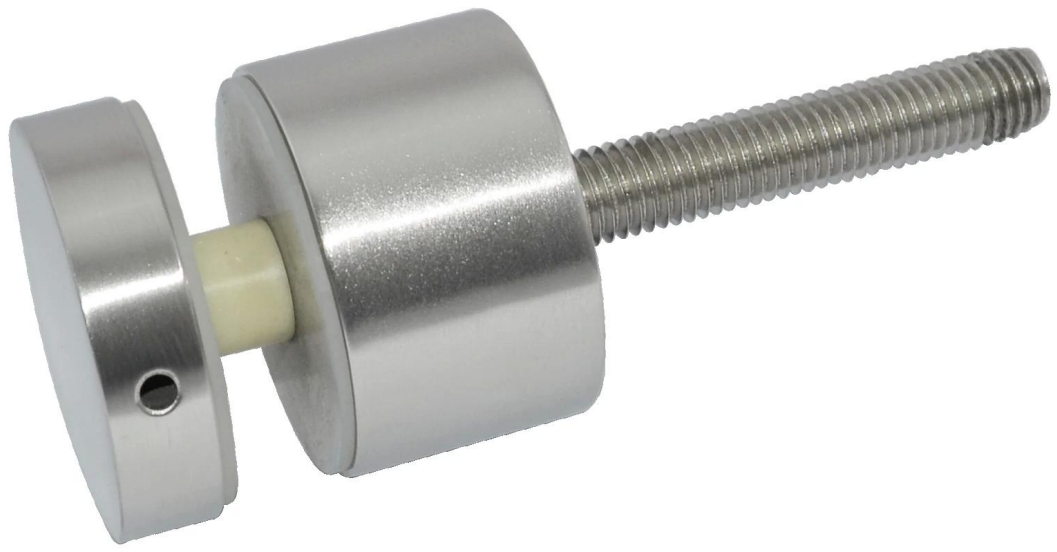

Glass balustrade panels stainless steel standoff bracket

SF-50
wood screw

steel, concrete bolt

Finish
Satin brushed or mirror polished

Mirror

Satin

SF-50

Project
Indoor staircase