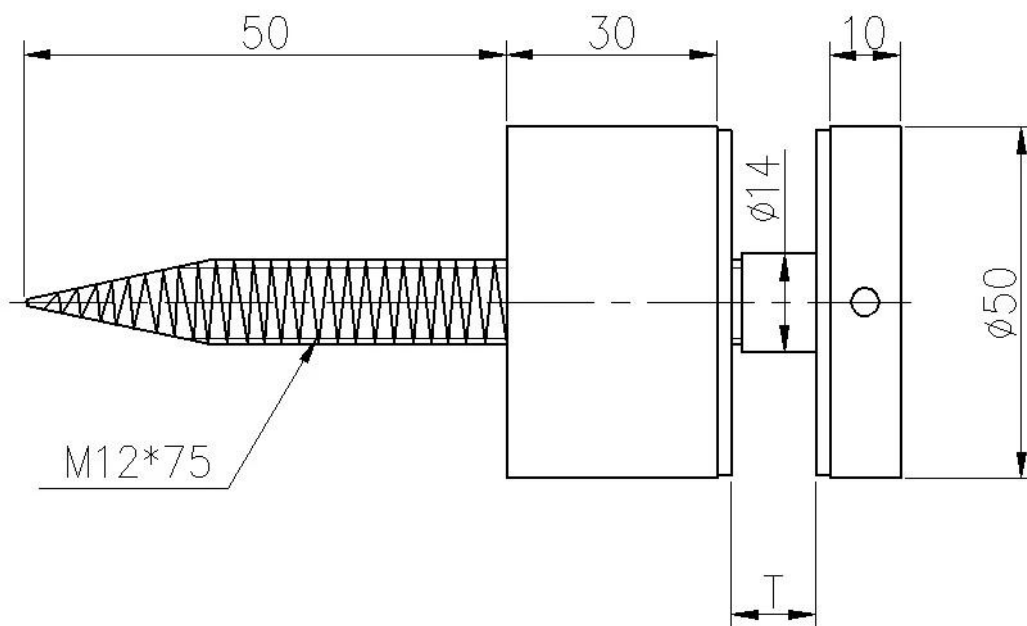

Glass balustrade panels stainless steel standoff bracket

SF-50
wood screw

steel, concrete bolt

Finish
Satin brushed or mirror polished

Mirror

Satin

SF-50

Project
Indoor staircase