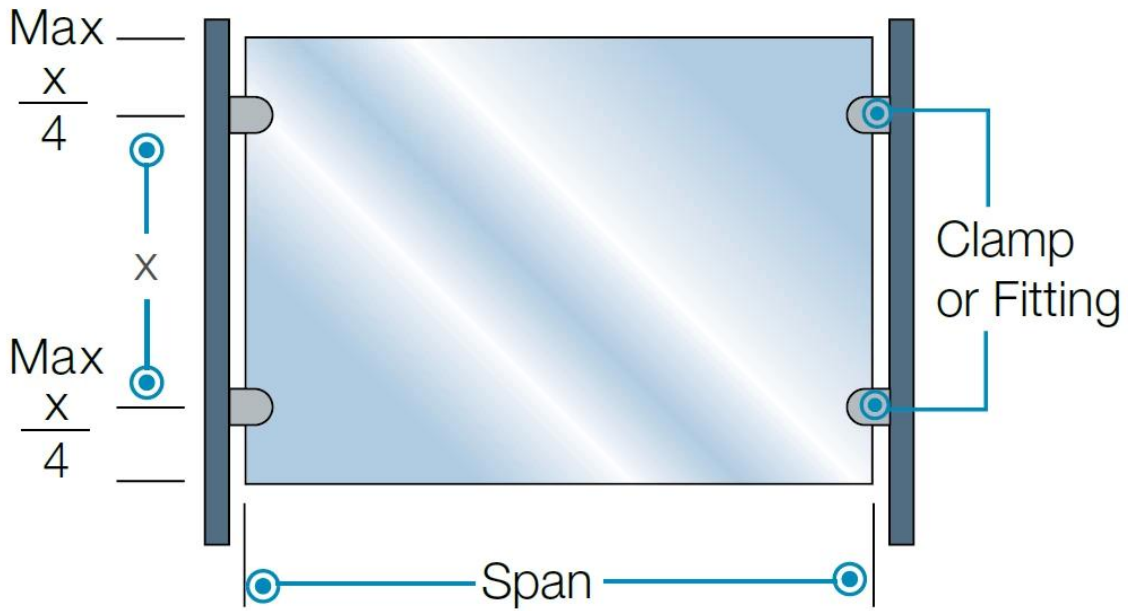

# Glass balustrade post railing design for outdoor balcony

We have

Frame glass railing

Semi-frameless railing

Standoff glass railing

**Here are pictures:**

Frame glass railing

---

Semi-frameless railing

Standoff glass railing

SX-7001D

6.56

g  
lb  
oz  
s

NET  
PCS

UNIT

ON/OFF