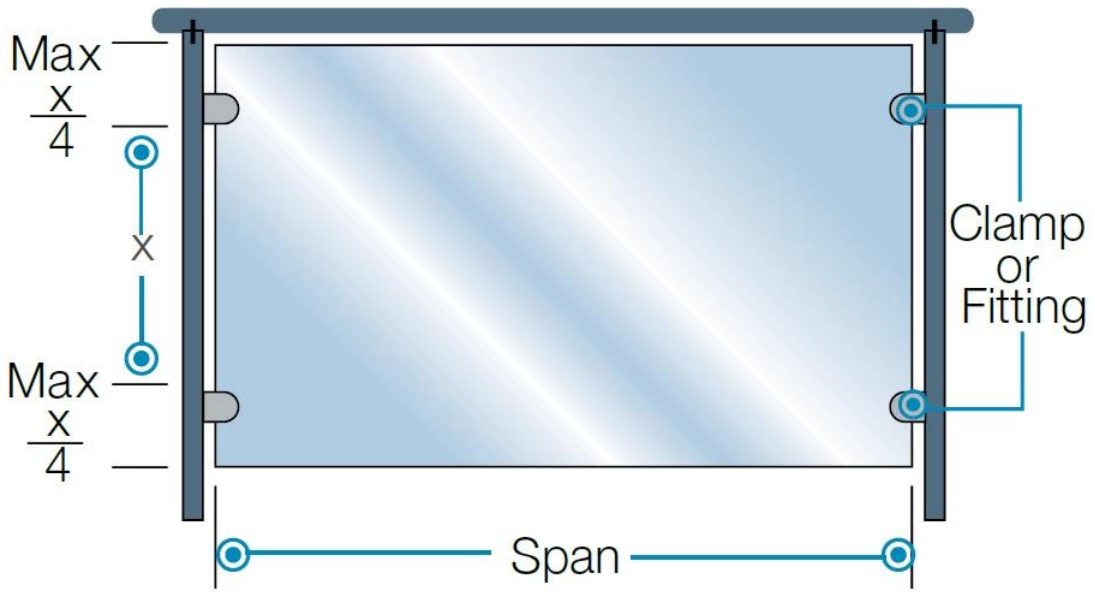

# Glass balustrade post railing design for outdoor balcony

We have

Frame glass railing

Semi-frameless railing

Standoff glass railing

**Here are pictures:**

Frame glass railing

---

Semi-frameless railing

Standoff glass railing

SX-7001D

6.56

g  
lb  
oz  
s

NET  
PCS

UNIT

ON/OFF