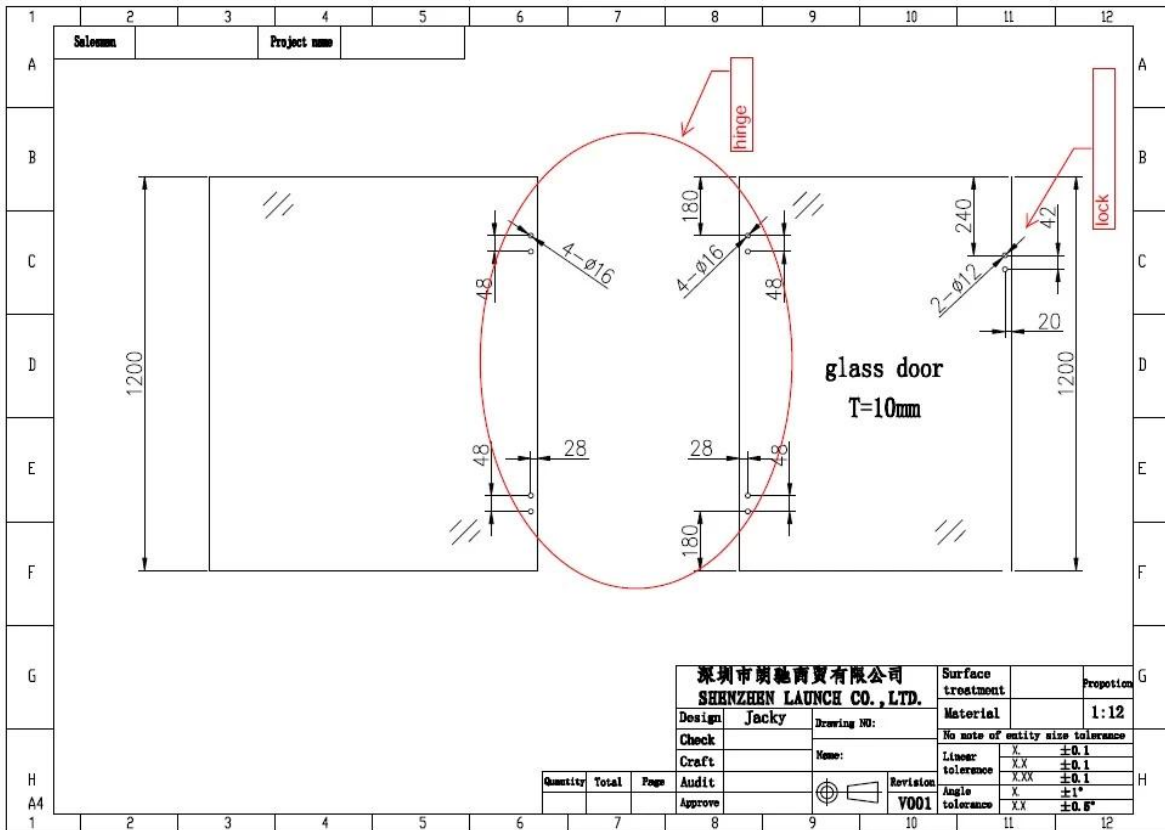

Heavy duty 316 stainless steel Soft close glass door hinge for pool fencing system for swimming pool fence glass gate 8mm 10mm 12mm .

1). Features of Soft close glass door hinge -

- Model No. G-G
- Material 316 stainless steel
- Finish : satin or mirror
- 1 pair = 2 pcs used on 1x glass gate
- Max. door leaf weight 30kg
- Dimension 106.8\* 90mm

2). Soft close glass door hinge photos & drawing -

Flat end cap glass to glass hinge G-G

**KEBIL** 科比奥®

Glass hole drawing required for glass hinge & latch -

深圳市朗馳商貿有限公司 SHENZHEN LAUNCH CO., LTD.		Surface treatment	Proportion
Design: Jacky	Drawing NO:	Material	1:12
Check	Name:	No note of entity size tolerance	
Craft		Linear tolerance	X ±0.1
Audit		XX tolerance	±0.1
Approve		Angle tolerance	X ±1°
		XX tolerance	±0.05°

Quantity	Total	Page