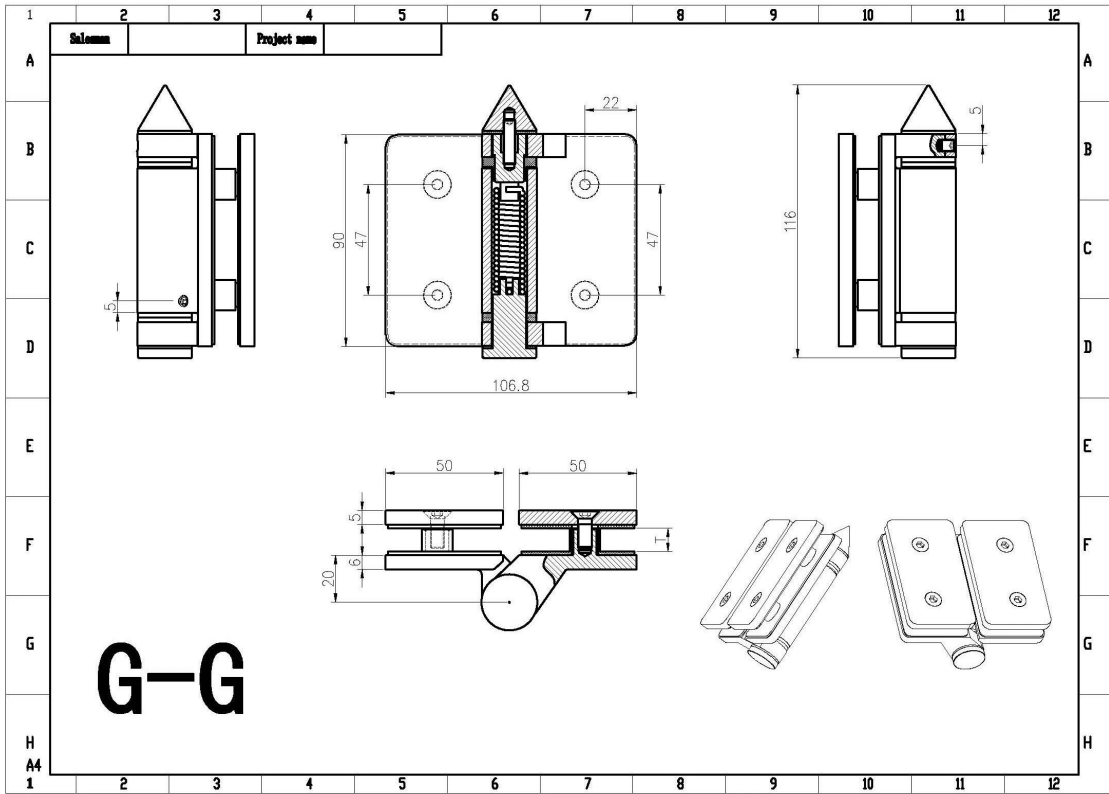

Heavy duty 316 stainless steel Soft close glass door hinge for pool fencing system for swimming pool fence glass gate 8mm 10mm 12mm .

1). Features of Soft close glass door hinge -

- Model No. G-G
- Material 316 stainless steel
- Finish : satin or mirror
- 1 pair = 2 pcs used on 1x glass gate
- Max. door leaf weight 30kg
- Dimension 106.8* 90mm

2). Soft close glass door hinge photos & drawing -

Flat end cap glass to glass hinge G-G

KEBIL 科比奥®

Glass hole drawing required for glass hinge & latch -

深圳市朗馳商貿有限公司 SHENZHEN LAUNCH CO., LTD.			Surface treatment	Proportion
Design	Jacky	Drawing NO:	Material	1:12
Check		Name:	No note of entity size tolerance	
Craft			Linear tolerance	X ±0.1
Audit			XX	±0.1
Approve			Angle tolerance	X ±1°
			XX	±0.8°