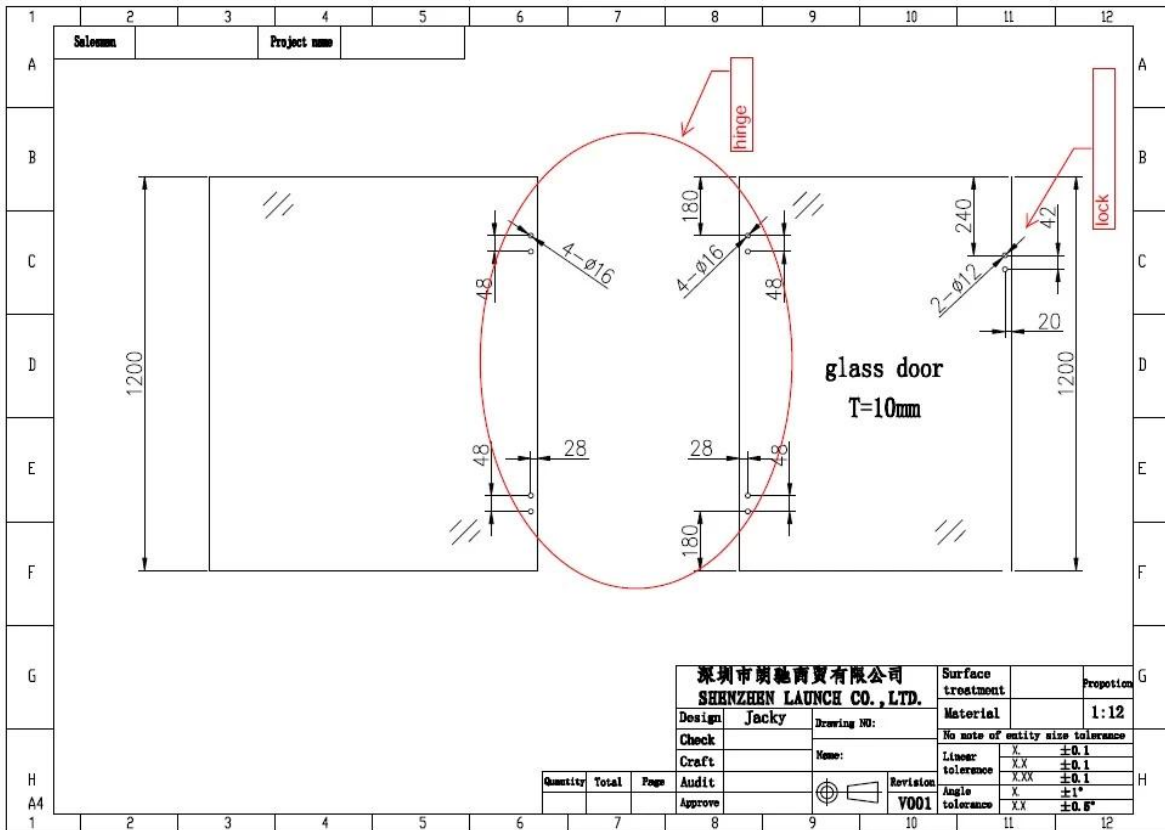

Heavy duty 316 stainless steel Soft close glass door hinge for pool fencing system for swimming pool fence glass gate 8mm 10mm 12mm .

1). Features of Soft close glass door hinge -

- Model No. G-G
- Material 316 stainless steel
- Finish : satin or mirror
- 1 pair = 2 pcs used on 1x glass gate
- Max. door leaf weight 30kg
- Dimension 106.8* 90mm

2). Soft close glass door hinge photos & drawing -

Flat end cap glass to glass hinge G-G

KEBIL 科比奥®

Glass hole drawing required for glass hinge & latch -

深圳市朗馳商貿有限公司 SHENZHEN LAUNCH CO., LTD.			Surface treatment	Proportion
Design	Jacky	Drawing NO:	Material	1:12
Check		Name:	No note of entity size tolerance	
Craft			Linear tolerance	X ±0.1
Audit			XX	±0.1
Approve			Angle tolerance	X ±1°
			XX	±0.8°

Quantity	Total	Page