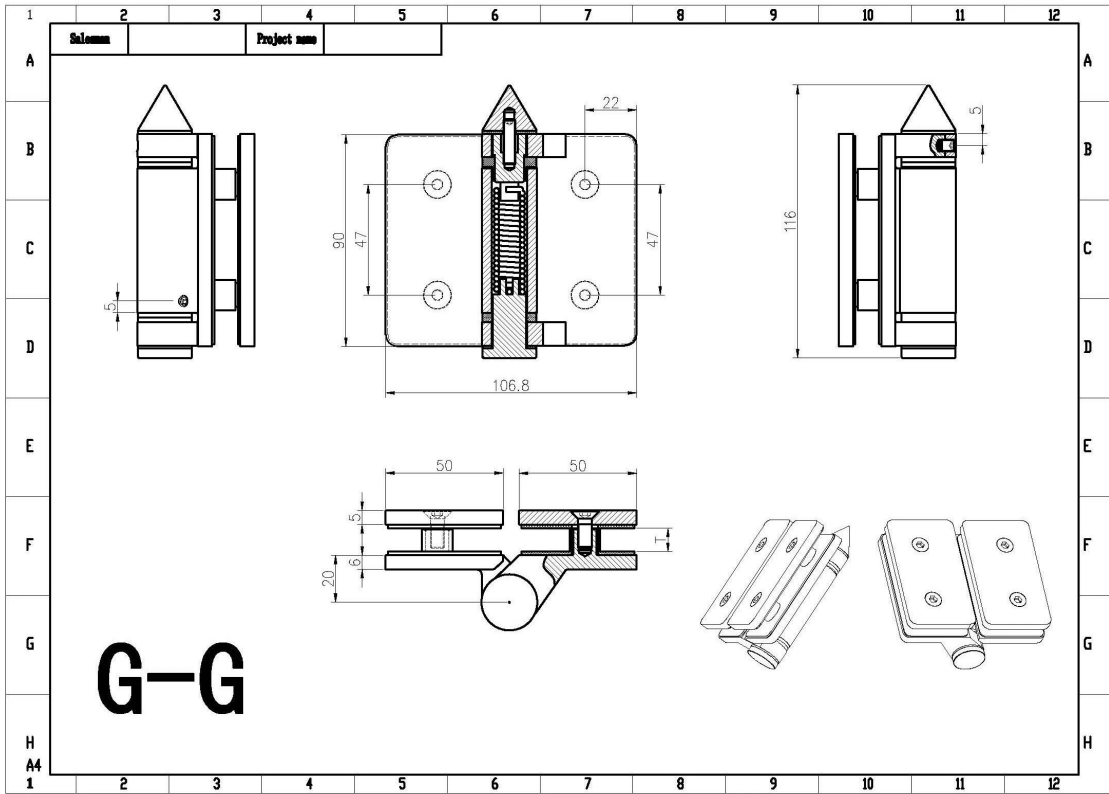

Heavy duty 316 stainless steel Soft close glass door hinge for pool fencing system for swimming pool fence glass gate 8mm 10mm 12mm .

1). Features of Soft close glass door hinge -

- Model No. G-G
- Material 316 stainless steel
- Finish : satin or mirror
- 1 pair = 2 pcs used on 1x glass gate
- Max. door leaf weight 30kg
- Dimension 106.8\* 90mm

2). Soft close glass door hinge photos & drawing -

Flat end cap glass to glass hinge G-G

**KEBIL** 科比奥®

Glass hole drawing required for glass hinge & latch -

深圳市朗馳商貿有限公司 SHENZHEN LAUNCH CO., LTD.		Surface treatment	Proportion
Design: Jacky	Drawing NO:	Material	1:12
Check	Name:	No note of entity size tolerance	
Craft		Linear tolerance	X ±0.1
Audit		XX tolerance	±0.1
Approve		Angle tolerance	X ±1°
		XX tolerance	±0.05°