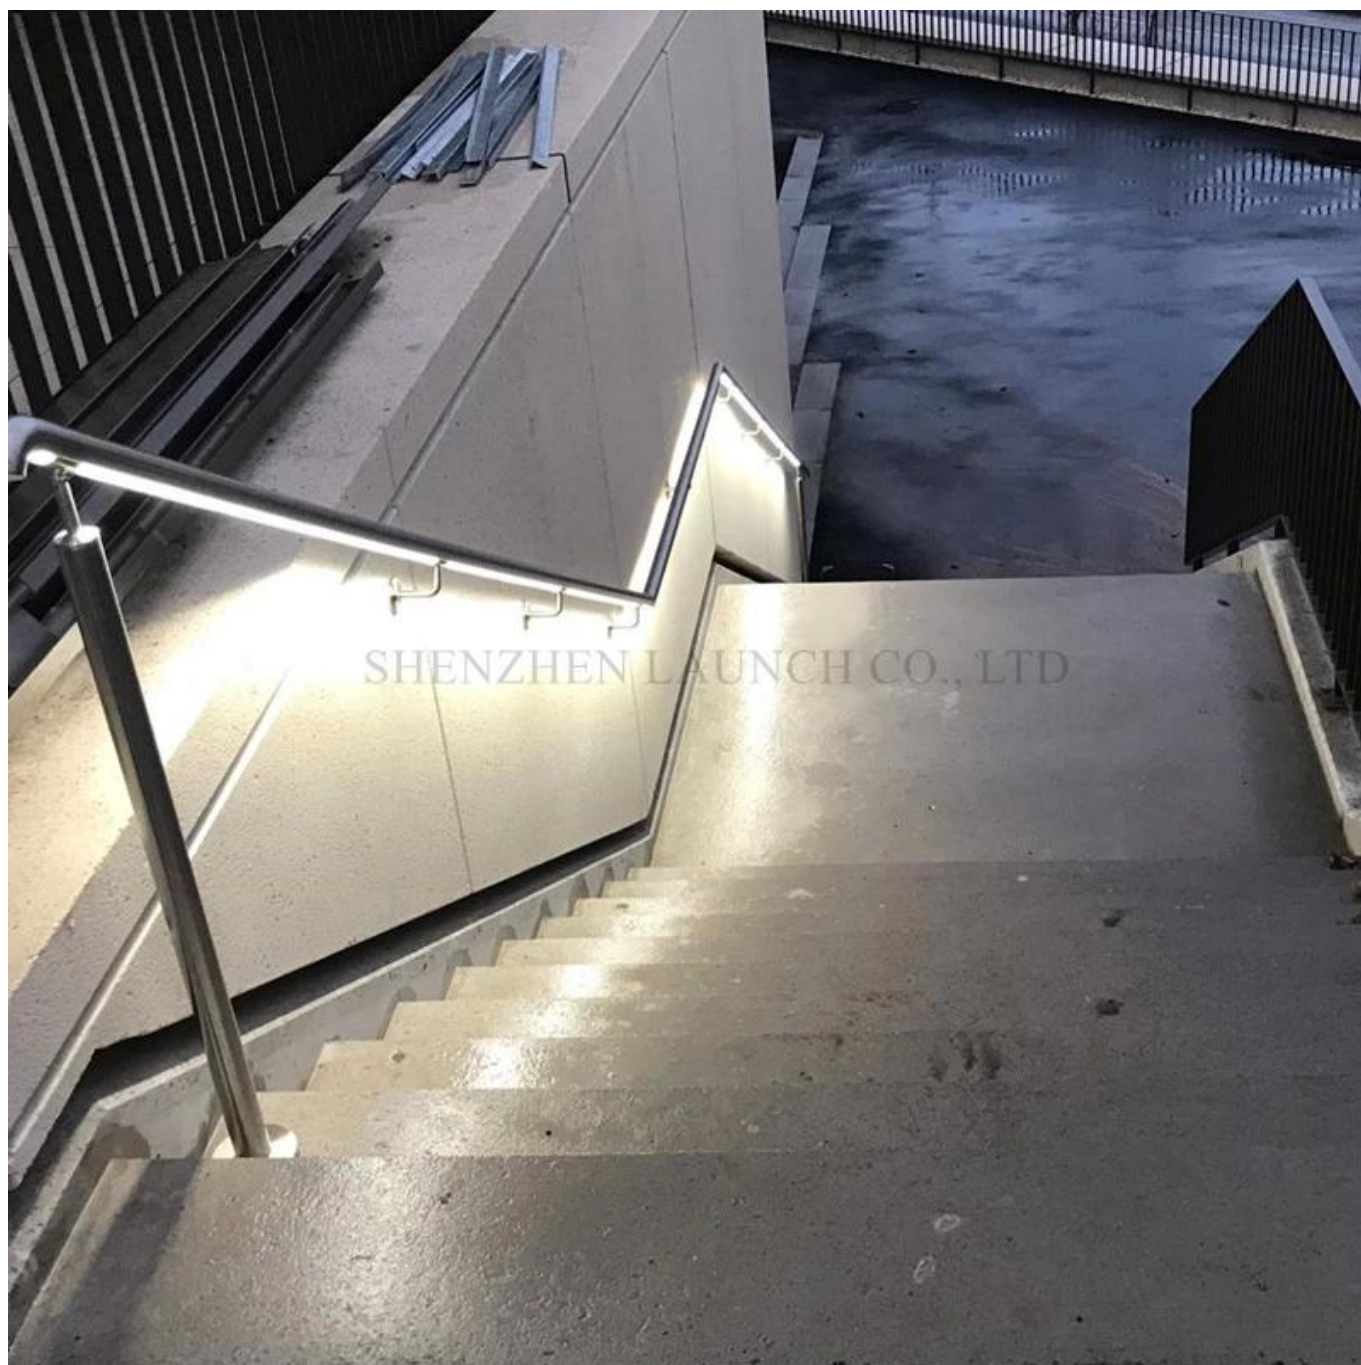

Modern design glass railing design 316L stainless steel handrail with LED lighting .

Specifications-

Type	Round/square top handrail (wall mount or glass mount)
Size	Round 42.4/50.8mm ; square 21*25mm/40*40mm/50*50mm
Material	304/316 stainless steel
Finish	satin , polished
Style	Contemporary
usage	indoor , outdoor

Warm white color of LED lighting stainless steel handrail-

RGB LED lighting stainless steel handrail-

SHENZHEN LAUNCH CO., LTD