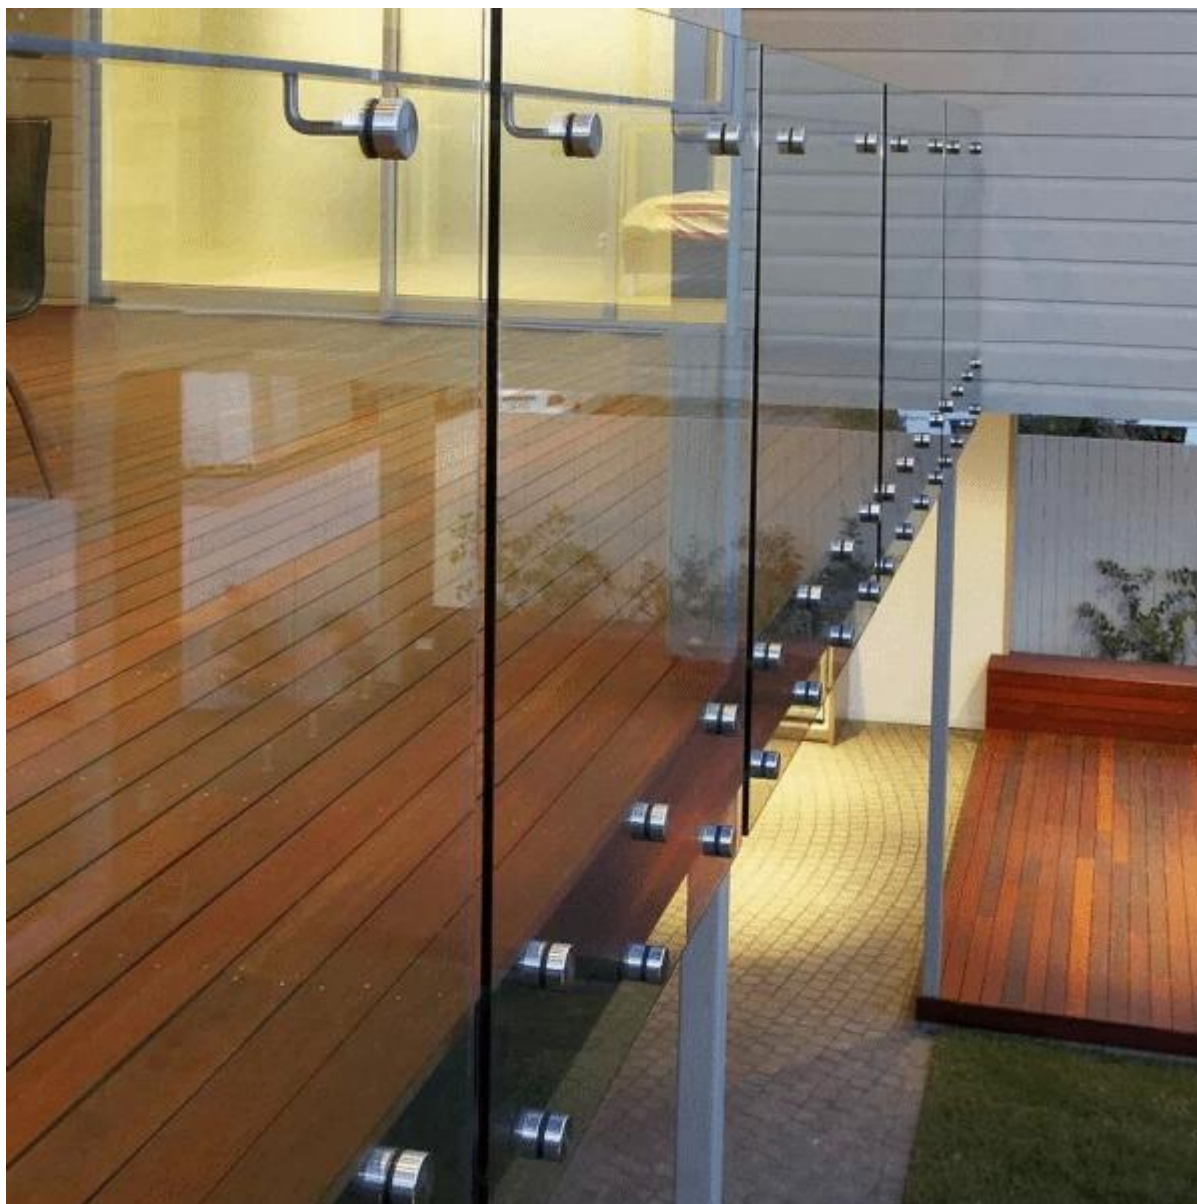

Please feel free to contact us with any questions you might have.

Email: sales05@launch-china.cn