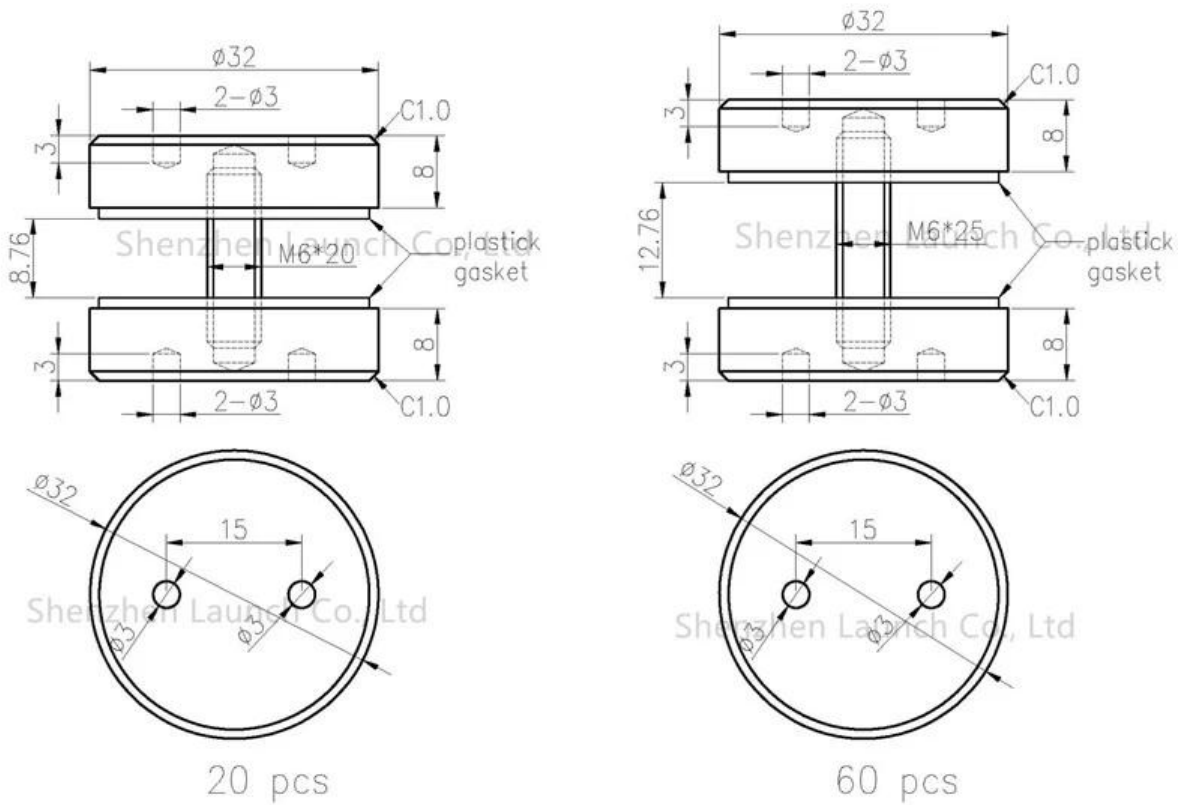

Gold finish stainless steel 304/316 glass clamp round 180 degree for glass railing balustrade.

Model	BC-32
Material	stainless steel 304/316
Finish	Gold color electro plating
For glass thickness	10-12mm
Apply	glass railings , used between 2 glass panels
MOQ	2 pcs

Dimensions for Gold finish stainless steel glass clamp round 180 degree-

Production photos of Gold finish stainless steel glass clamp round 180 degree-