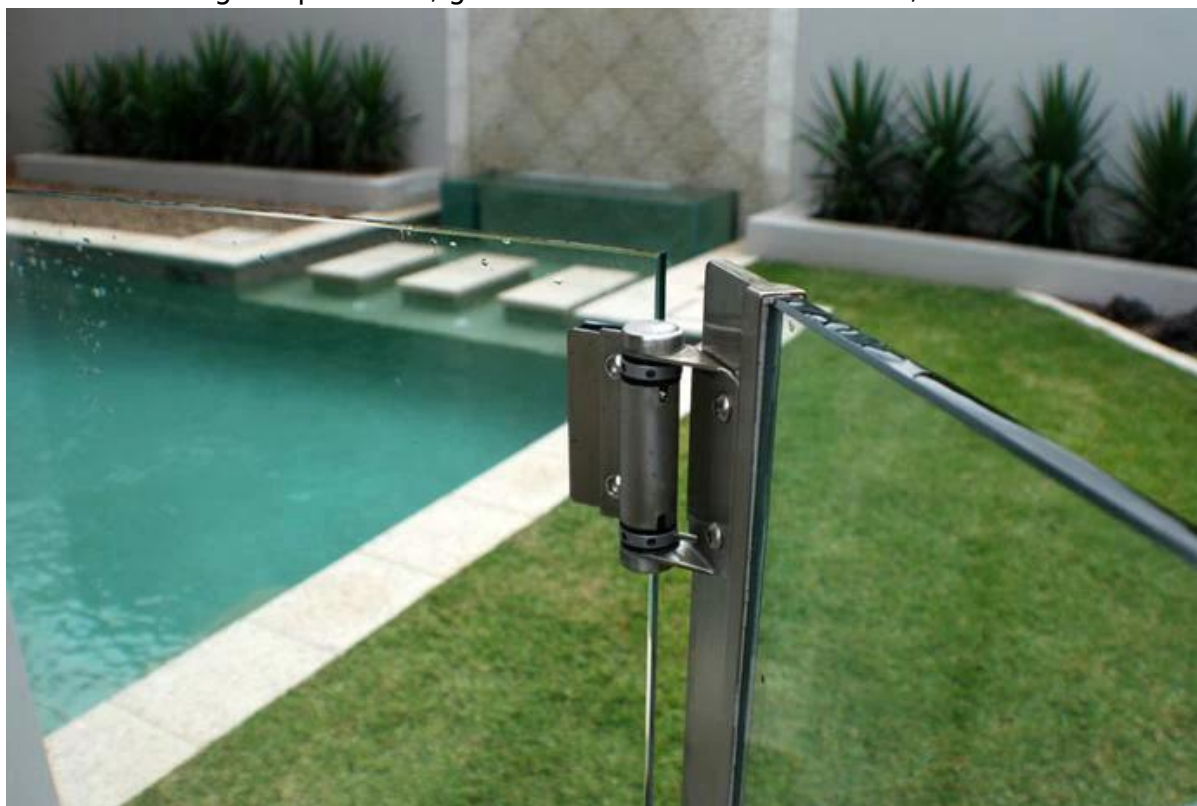

Model No. : G-W1	
Sheet metal glass to square post / wall hinge	
Material	Stainless steel 316L
Finish	Mirror or satin polished
For glass gate thickness	8-10mm

**mirror polished, bright shinning;**

Satin brushed, more elegant;

APPLICATION: glass pool fenc, glass balustrade door and so on;

Glass door hinge could be used at glass pool fence door, glass gate door, it is self closing design with tension adjustment.