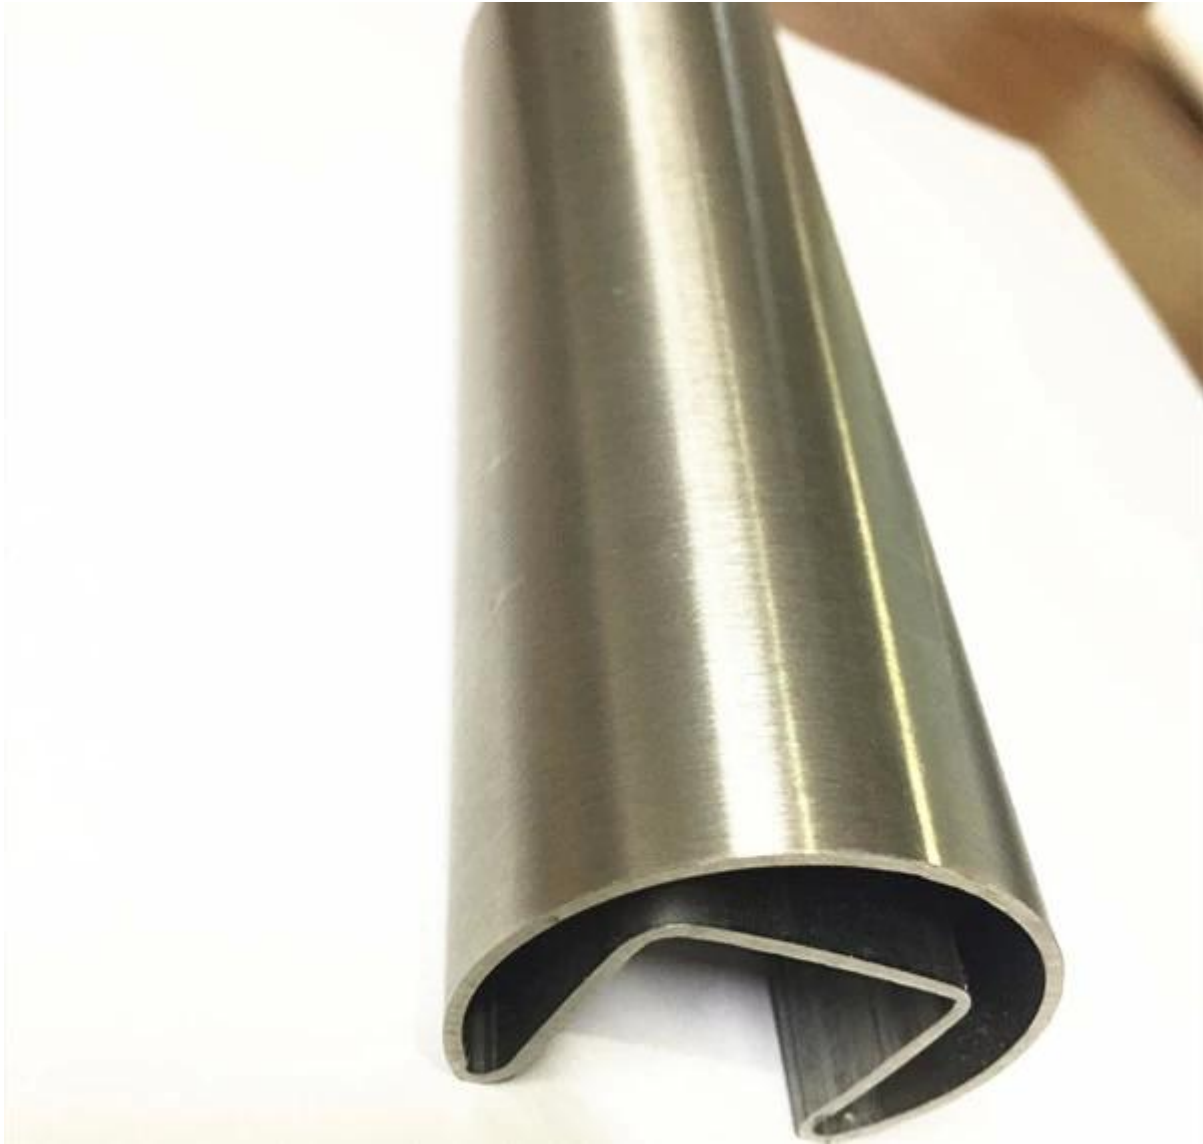

Thanks for your visit. Any interested, please contact with us freely :
Email: sales05@launch-china.cn .