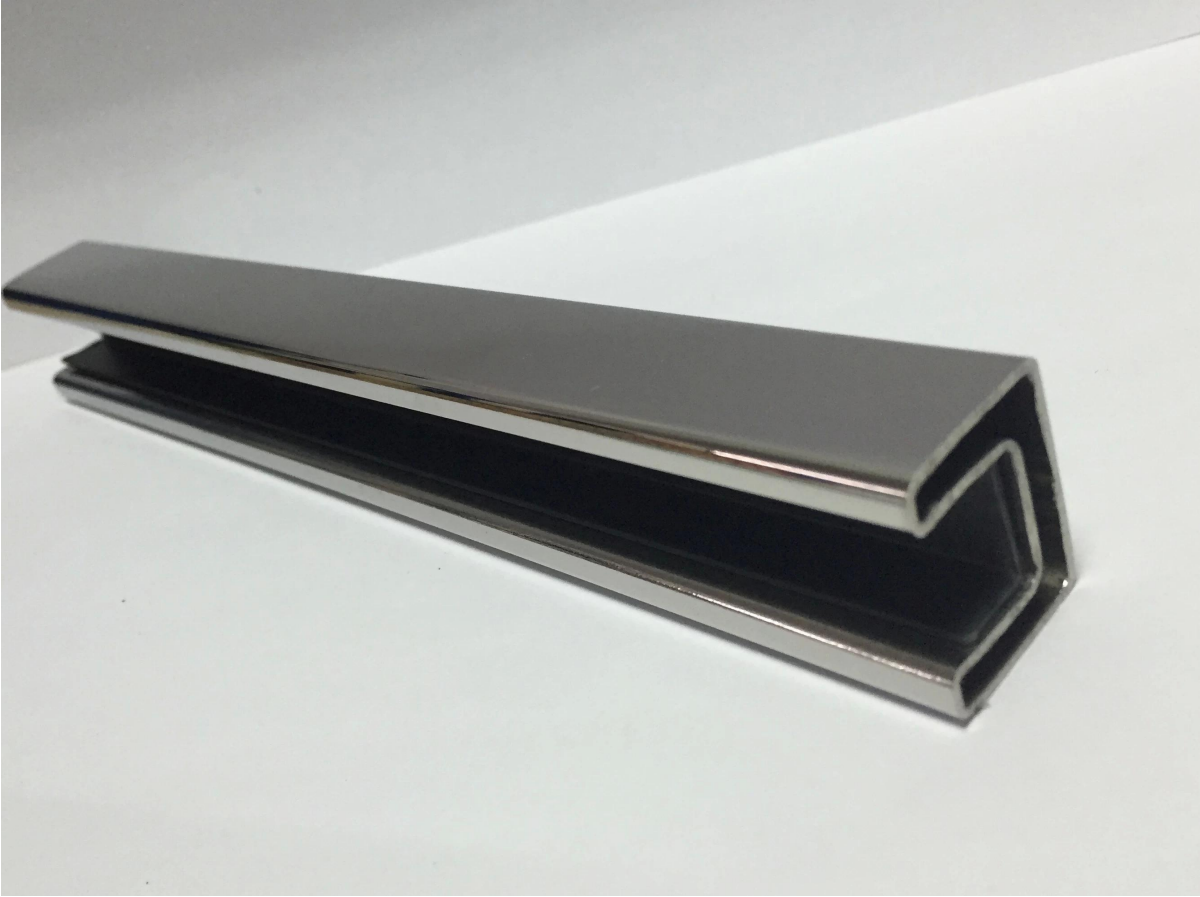

Square tube	
Material	Stainless steel 304L /316L
Finish	Satin or mirror
Sizes	38 x 38 x 1.5 mm 40 x 40 x 1.5 mm 50 x 50 x 1.5 mm

Rectangular tube	
Material	Stainless steel 304L /316L
Finish	Satin or mirror
Sizes	50 x 10 x 1.5 mm 50 x 25 x 1.5 mm

STAINLESS STEEL SLOT HANDRAIL TUBE

Round slot tube	
Material	Stainless steel 304L /316L
Finish	Satin or mirror
Sizes	Ø 38 x 1.5 , 15x15mm single slot Ø 42x1.5 mm , 15x15mm / 24x24mm single slot Ø 50.8x1.5 mm , 15x15mm single slot

Square slot tube	
Material	Stainless steel 304L /316L
Finish	Satin or mirror
Sizes	- 31.8x31.8x1.5 , 15x15 mm single slot - 40x40x1.5 , 15x15 mm / 20x20mm single slot - 50x25x1.5 , 15x15mm single /double slot

#2 Double Slot Pipe , 2 way 180 degree :

#3 Double Slot Pipe , 2 way 90 degree :

#4. 40 x 40 x 1.5mm, 15 x 15mm/20 x 20mm single slot tube :

#5. 20 x 25 x 1.2mm, 14 x 14mm single slot tube :

#5. Diameter 25.4 x 1.2mm, 14 x 14mm single slot tube :