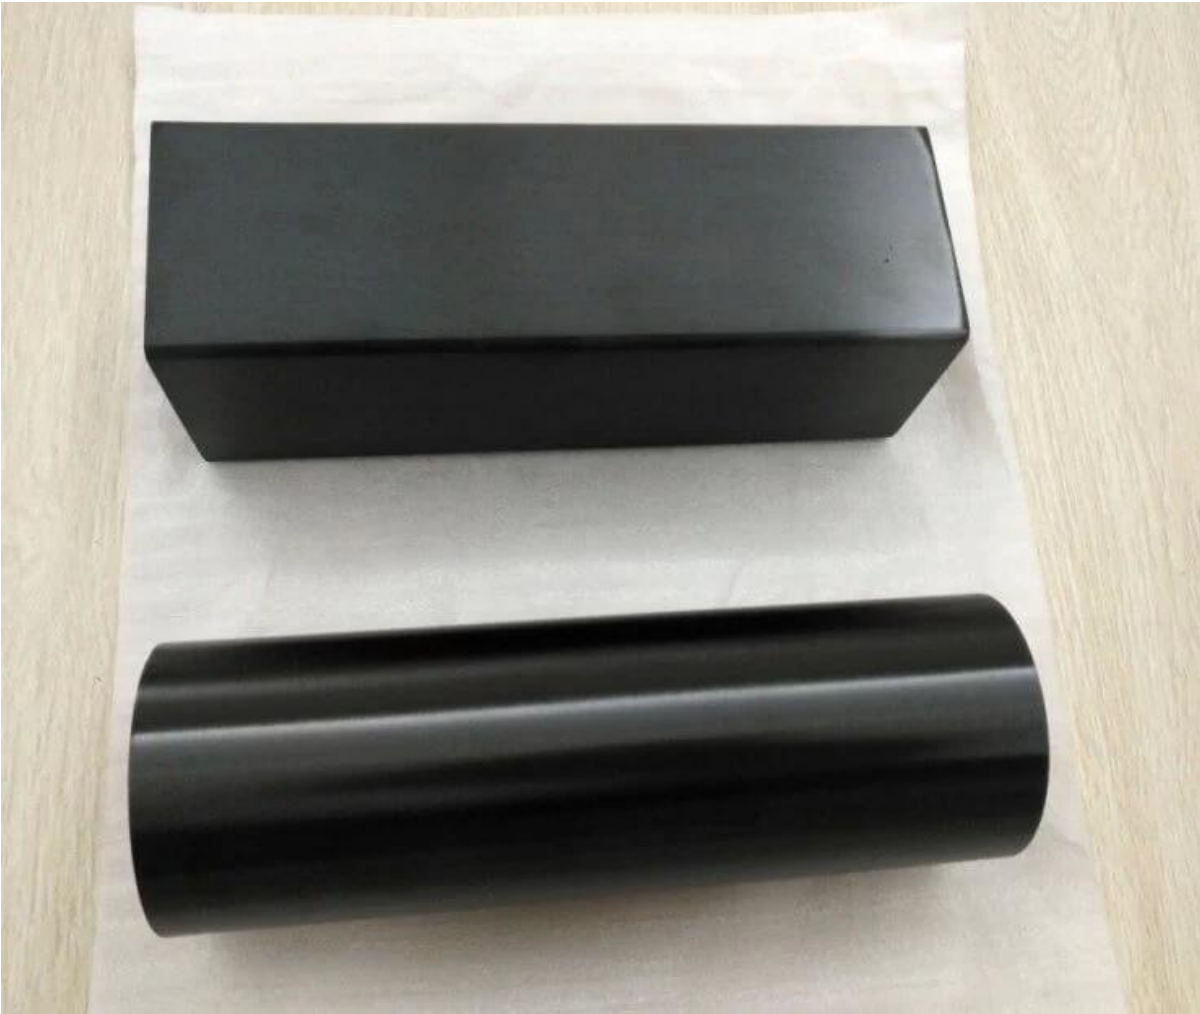

Handrail Matt Black Stainless Steel Handrail Tube for fencing use

Various Types Stainless Steel Tube Available :

STAINLESS STEEL HANDRAIL TUBE

Round tube	
Material	Stainless steel 304L /316L
Finish	Satin or mirror
Sizes	Ø 38.1 x 1.5 mm Ø 42.4 x 1.5 mm Ø 50.8 x 1.5 mm

Square tube	
Material	Stainless steel 304L /316L
Finish	Satin or mirror
Sizes	38 x 38 x 1.5 mm 40 x 40 x 1.5 mm 50 x 50 x 1.5 mm

Rectangular tube	
Material	Stainless steel 304L /316L
Finish	Satin or mirror
Sizes	50 x 10 x 1.5 mm 50 x 25 x 1.5 mm

STAINLESS STEEL SLOT HANDRAIL TUBE

Round slot tube	
Material	Stainless steel 304L /316L
Finish	Satin or mirror
Sizes	Ø 38 x 1.5 , 15x15mm single slot Ø 42x1.5 mm , 15x15mm / 24x24mm single slot Ø 50.8x1.5 mm , 15x15mm single slot

Square slot tube	
Material	Stainless steel 304L /316L
Finish	Satin or mirror
Sizes	- 31.8x31.8x1.5 , 15x15 mm single slot - 40x40x1.5 , 15x15 mm / 20x20mm single slot - 50x25x1.5 , 15x15mm single /double slot