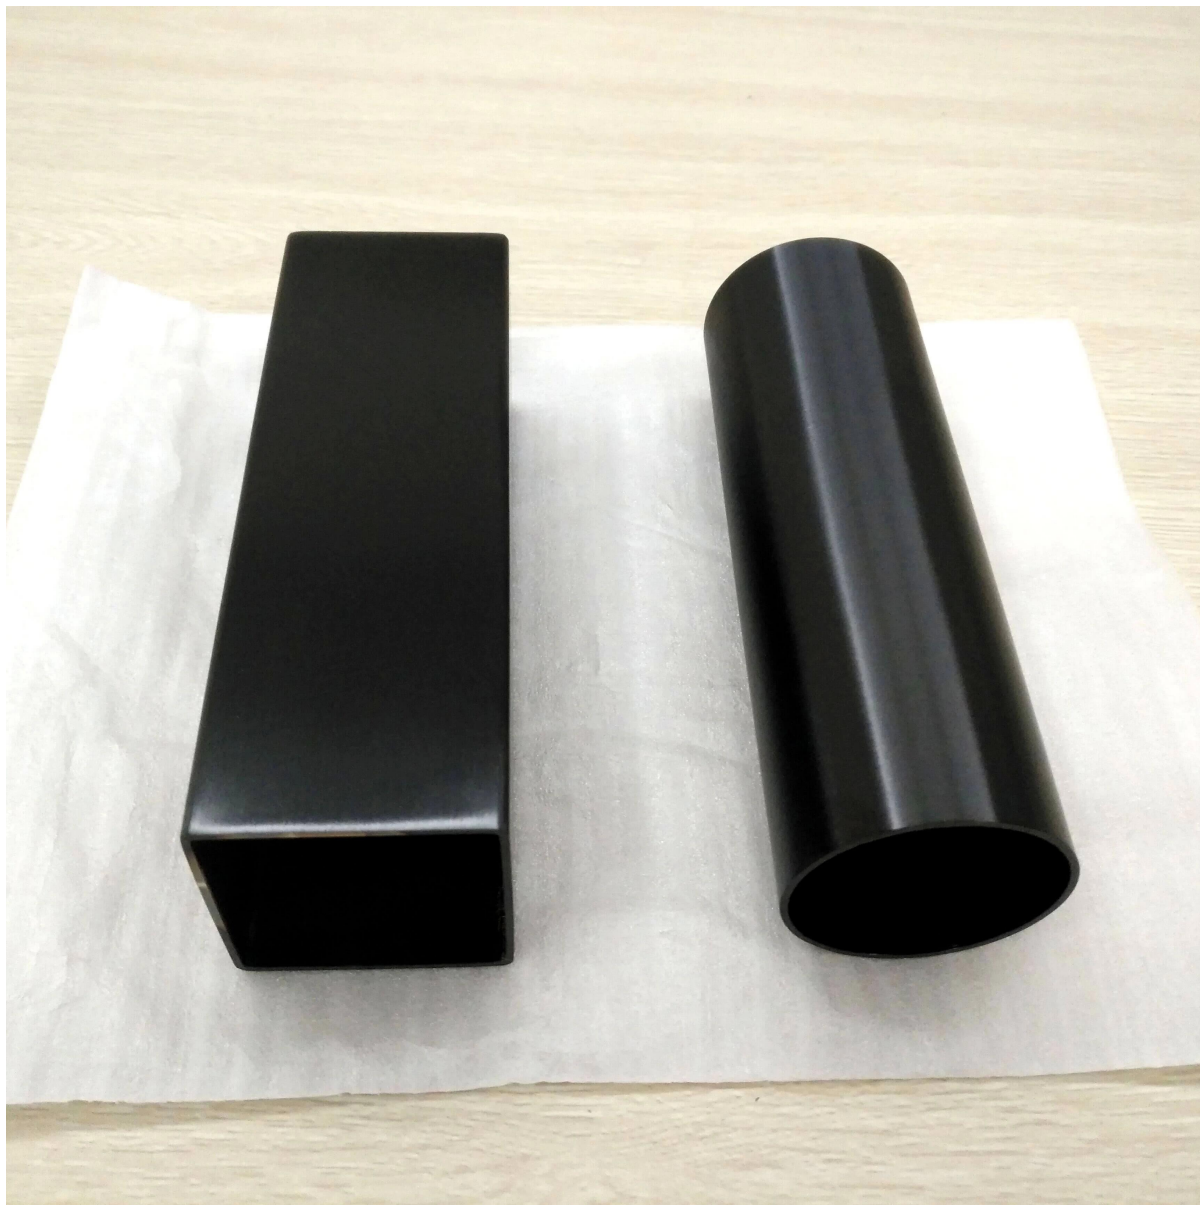

Handrail Matt Black Stainless Steel Handrail Tube for fencing use

Various Types Stainless Steel Tube Available :

STAINLESS STEEL HANDRAIL TUBE

Round tube	
Material	Stainless steel 304L /316L
Finish	Satin or mirror
Sizes	Ø 38.1 x 1.5 mm Ø 42.4 x 1.5 mm Ø 50.8 x 1.5 mm

Square tube	
Material	Stainless steel 304L /316L
Finish	Satin or mirror
Sizes	38 x 38 x 1.5 mm 40 x 40 x 1.5 mm 50 x 50 x 1.5 mm

Rectangular tube	
Material	Stainless steel 304L /316L
Finish	Satin or mirror
Sizes	50 x 10 x 1.5 mm 50 x 25 x 1.5 mm

STAINLESS STEEL SLOT HANDRAIL TUBE

Round slot tube	
Material	Stainless steel 304L /316L
Finish	Satin or mirror
Sizes	Ø 38 x 1.5 , 15x15mm single slot Ø 42x1.5 mm , 15x15mm / 24x24mm single slot Ø 50.8x1.5 mm , 15x15mm single slot

Square slot tube	
Material	Stainless steel 304L /316L
Finish	Satin or mirror
Sizes	- 31.8x31.8x1.5 , 15x15 mm single slot - 40x40x1.5 , 15x15 mm / 20x20mm single slot - 50x25x1.5 , 15x15mm single /double slot