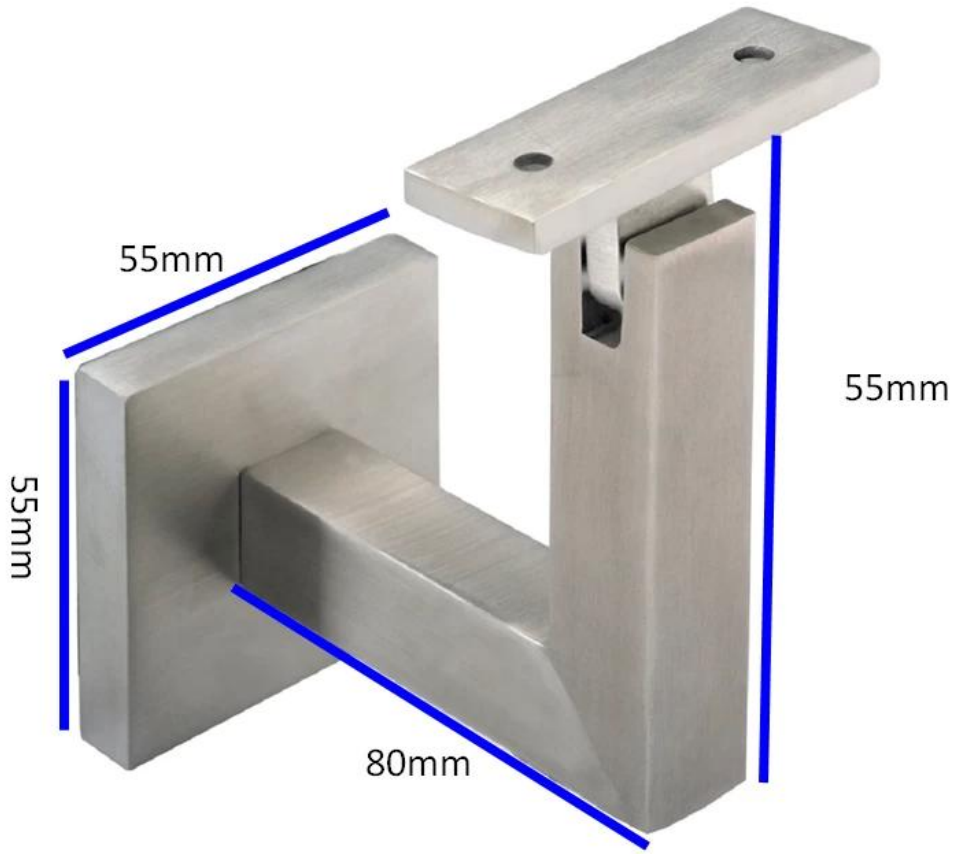

1. Description

- Stainless steel 304/316 handrail bracket holder glass balustrade
- Finish: mirror or satin
- Different size is available (Please send us drawing and qty to help us quote)

2. Product picture

SF-50

Model No. : SF-50

Material	Stainless steel 304/316
Finish	Satin / mirror polished
Size	50*10mm cap, 50*30 mm body, M12*120 bolt, silicon rubber gasket included

SF-50 T

Model No. : SF-50 T

Material	Stainless steel 304/316
Finish	Satin / mirror polished
Size	50*10mm cap, 50*30 mm body, silicon rubber gasket included
Mounting plate size	200*160*10mm

P708

Model No. : P708

Material	Stainless steel 304/316
Finish	Satin / mirror polished

P709

Model No. : P709

Material	Stainless steel 304/316
Finish	Satin / mirror polished

http://www.chinabalustrade.com

09/10

New design product

Adjustable handrail brackets

3.Details

Handrail brackct + SS tube design (we customize SS tube)

Handrail bracket + [tempered glass](#)

Handrail bracket + [standoff](#) design

4.Delivery & Packing