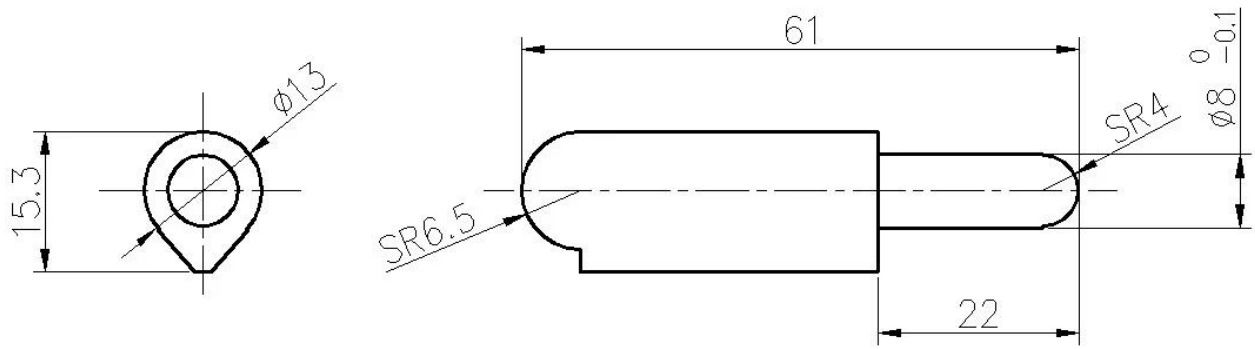

Mirror polished stainless steel welding hinges:

Mill finish weld on hinges:

Technical Drawings:

Applications:

Contact us for more details:

Frank

Email: sales02@launch-china.cn

HP/WhatsApp/WeChat: +8615906261741