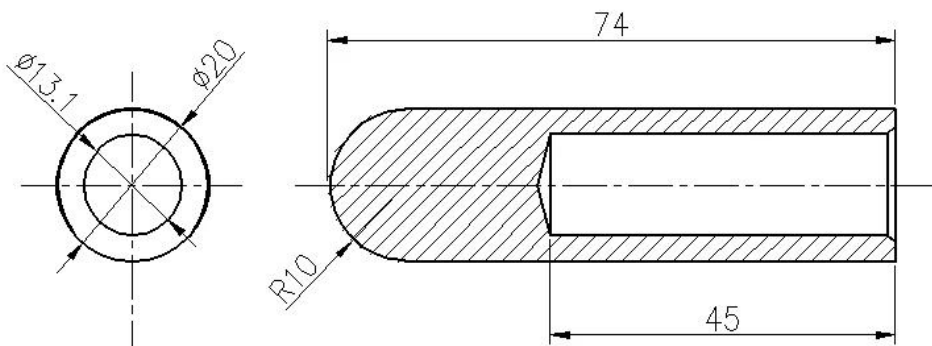

Mirror polished stainless steel welding hinges:

Mill finish weld on hinges:

Technical Drawings:

Applications:

Contact us for more details:

Frank

Email: sales02@launch-china.cn

HP/WhatsApp/WeChat: +8615906261741