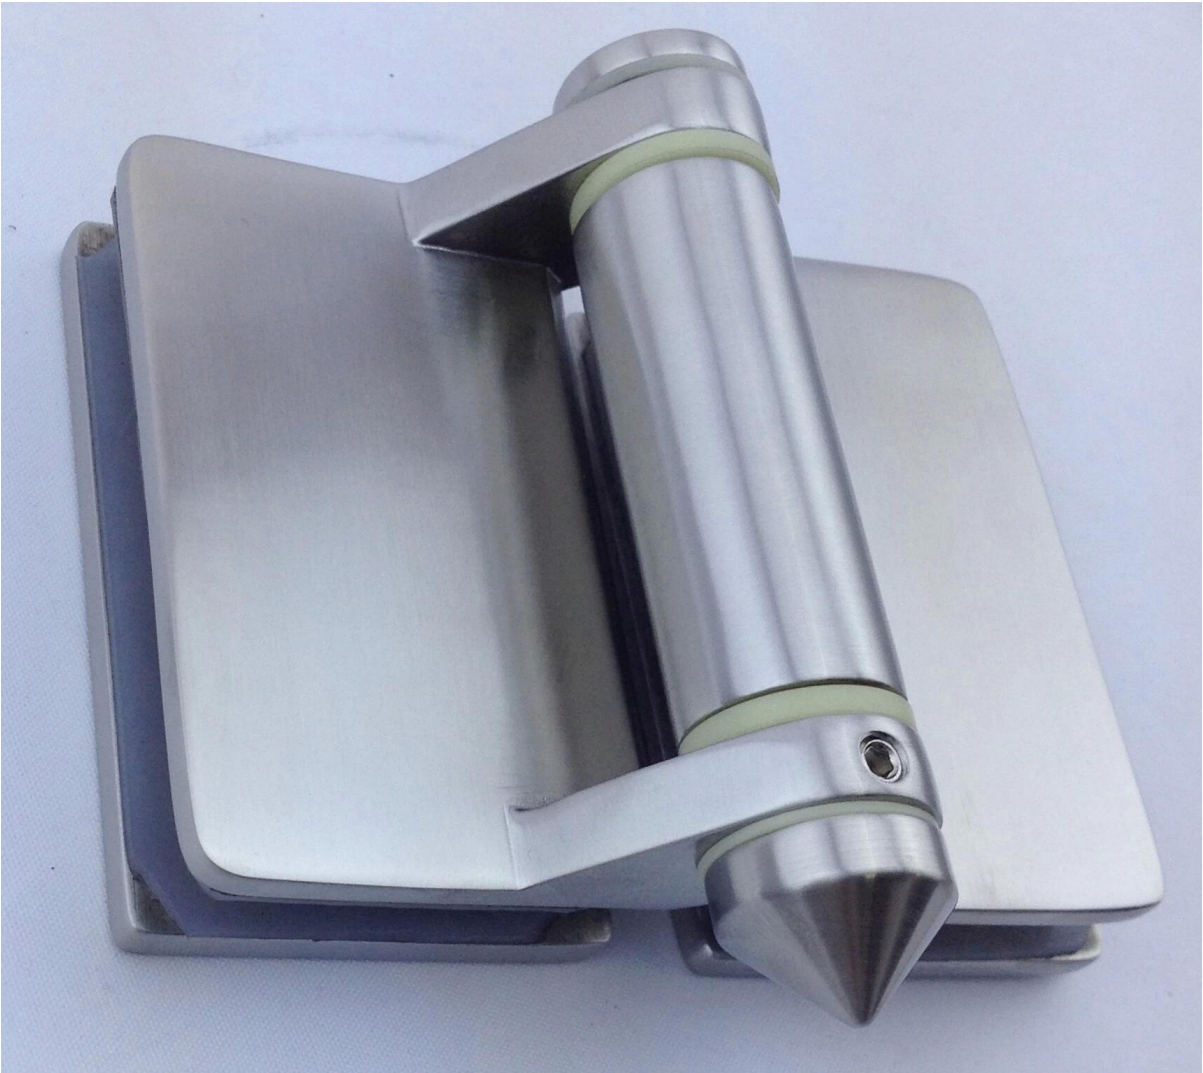

## Description

- Glass to glass door heavy duty hinge
- Model No.:G-G1
- Manufacture method:casting
- Can hold  $\leq$  20KG glass (1000x1000x8mm glass )
- Drill glass hole size: diameter 16mm
- Packaging: one pc into one plastic bag, then into one box. 12 pcs into one carton.
- MOQ: one pc
- Delivery: by air/by sea
- Application:swimming pool fence,glass railing,baclony design railing, glass to glass door ,heavy glass gate
- For both commerical and modern house home design
- For both wholesale and retail (We are factory)
- Sample is always available

## Product Details

Mirror finish

Satin finish

## Drilled glass hole drawing

## Project

Glass hinge is usually matched with [glass spigot](#) and [glass latch](#).

For more beautiful pool fence project photos, go [here](#)