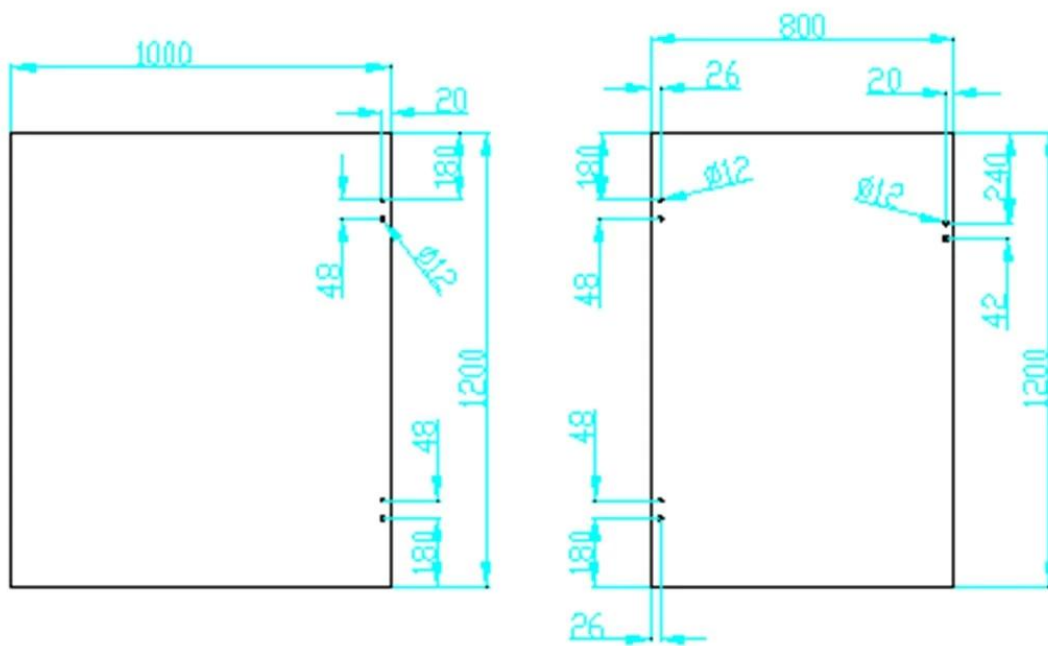

## Description

- Glass to glass door heavy duty hinge
- Model No.:G-G1
- Manufacture method:casting
- Can hold  $\leq$  20KG glass (1000x1000x8mm glass )
- Drill glass hole size: diameter 16mm
- Packaging: one pc into one plastic bag, then into one box. 12 pcs into one carton.
- MOQ: one pc
- Delivery: by air/by sea
- Application:swimming pool fence,glass railing,baclony design railing, glass to glass door ,heavy glass gate
- For both commerical and modern house home design
- For both wholesale and retail (We are factory)
- Sample is always available

## Drilled glass hole drawing