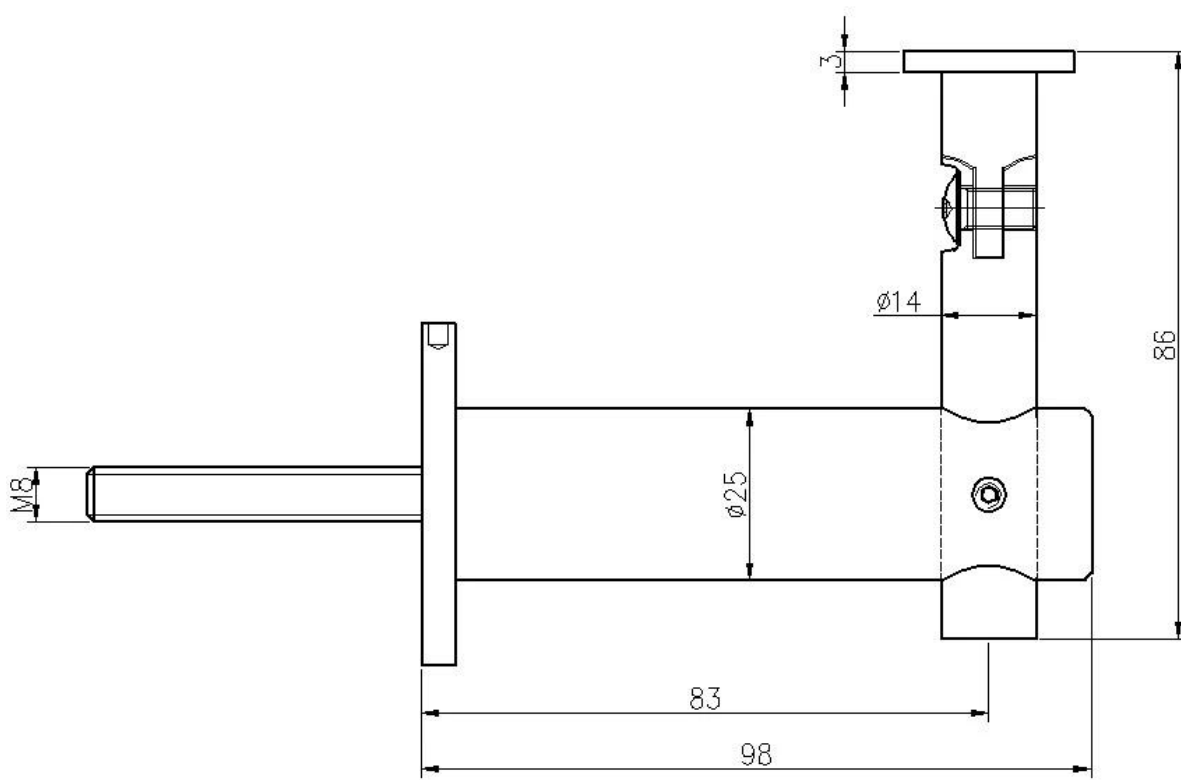

High Quality Balustrade Stainless Steel [Adjustable Handrail Bracket](#)

Product Description

Product Name	High quality balustrade stainless steel adjustable handrail bracket
Material	Stainless steel 316
Finish	Mirror polished or satin brushed
Mounting	Wall mounted handrail bracket
Model No.	P706
Adaptor plate	Radius adaptor plate and flat adaptor plate both available
Installation	Install on wall to support round or flat handrail pipe.
Application	Wall mounted handrail bracket for stainless steel railing, balcony, stairs, deck handrails
MOQ	No limit. Could order as per your job requirement.
Sample	Available to check quality before order
Factory Inspection	Available
Safety Packaging	Bubble bag - cardboard box - carton
OME & ODM Service	Available
Custom handrail bracket	Available. We are factory.

Adjustable Handrail Bracket Details

P706

Adjustable handrail bracket technical drawing

All handrail brackets we provided

STAINLESS STEEL BALUSTRADE AND FITTINGS

SHENZHEN LAUNCH CO., LTD

Part No.	Material	Finish	Size
P702R	• AISI 304	• Satin	A B C D
	• AISI 316	• Mirror	85 60 70 65
			E
			R:21.5

Part No.	Material	Finish	Size
P703	• AISI 304	• Satin	A B C D
	• AISI 316	• Mirror	85 60 70 12
			E
			R:21.5

Part No.	Material	Finish	Size
P703R	• AISI 304	• Satin	A B C D
	• AISI 316	• Mirror	65 60 70 12
			E
			R:21.5

Part No.	Material	Finish	Size
P708	• AISI 304	• Satin	• as per drawing
	• AISI 316	• Mirror	

END CAP

Part No.	size				Material	Finish
	A	B	C	D		
LCH-209/25.6	25	6	22	10	• AISI 304	• Satin
LCH-209/30	30	5	27	12		
LCH-209/33	33	5	30	12	• AISI 316	• Mirror
LCH-209/38	38	5	35	12		
LCH-209/40	40	5	37	12	• AISI 304	• Satin
LCH-209/43	43	5	40	12		
LCH-209/50.8	50.8	5	47.8	12	• AISI 316	• Mirror
LCH-209/63.5	63.5	6	60.5	12		
LCH-209/43	43	3	40	12	• AISI 304	• Satin
LCH-209/50.8	50.8	3	47.8	12		