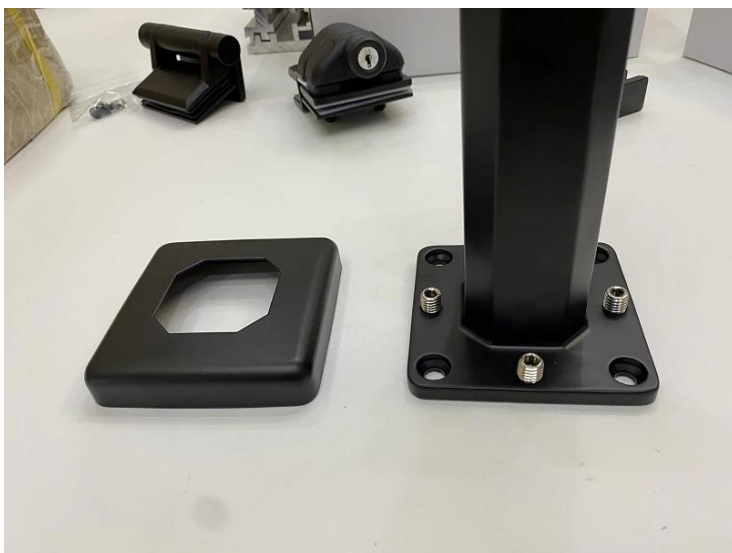

High Quality Black Matt SS316 2205 Swimming Pool Fence Glass Spigot Railing

Product Name	Adjustable 12mm Railing Glass Balustrade Spigot Swimming Pool Fence 2205 Stainless Steel Glass Spigots In Stock
Material	Stainless Steel 316 or 2205
Finish	Satin brushed, mirror polished or black
For glass	10-12mm thickness
Technic	Casting
Anchor Bolt	Including
MOQ	10pcs
Application	Stair/Balcony/Railing/Terrace/Handrail
OEM/ODM	Acceptable
Payment	T/T;L/C At Sight;Western Union
Delivery	Ocean Shipping;Air Shipping;Express Delivery
Advantage:	SBM Spigot is a popular glass holder type and a freemless glass railing style.It's widely used at the swimming pool and some high class house or residence,which can offer you an open and comfortable field of vision. About the installation, it's easy to fix the glass by tightening screws.

Clear photos for the surface treatment:

Glass Railing Spigot:

Glass Door Hinges:

Glass Clamps:

Tempered Glass Panels:

Project Photos:

Welcome to contact us for more details:

Eve