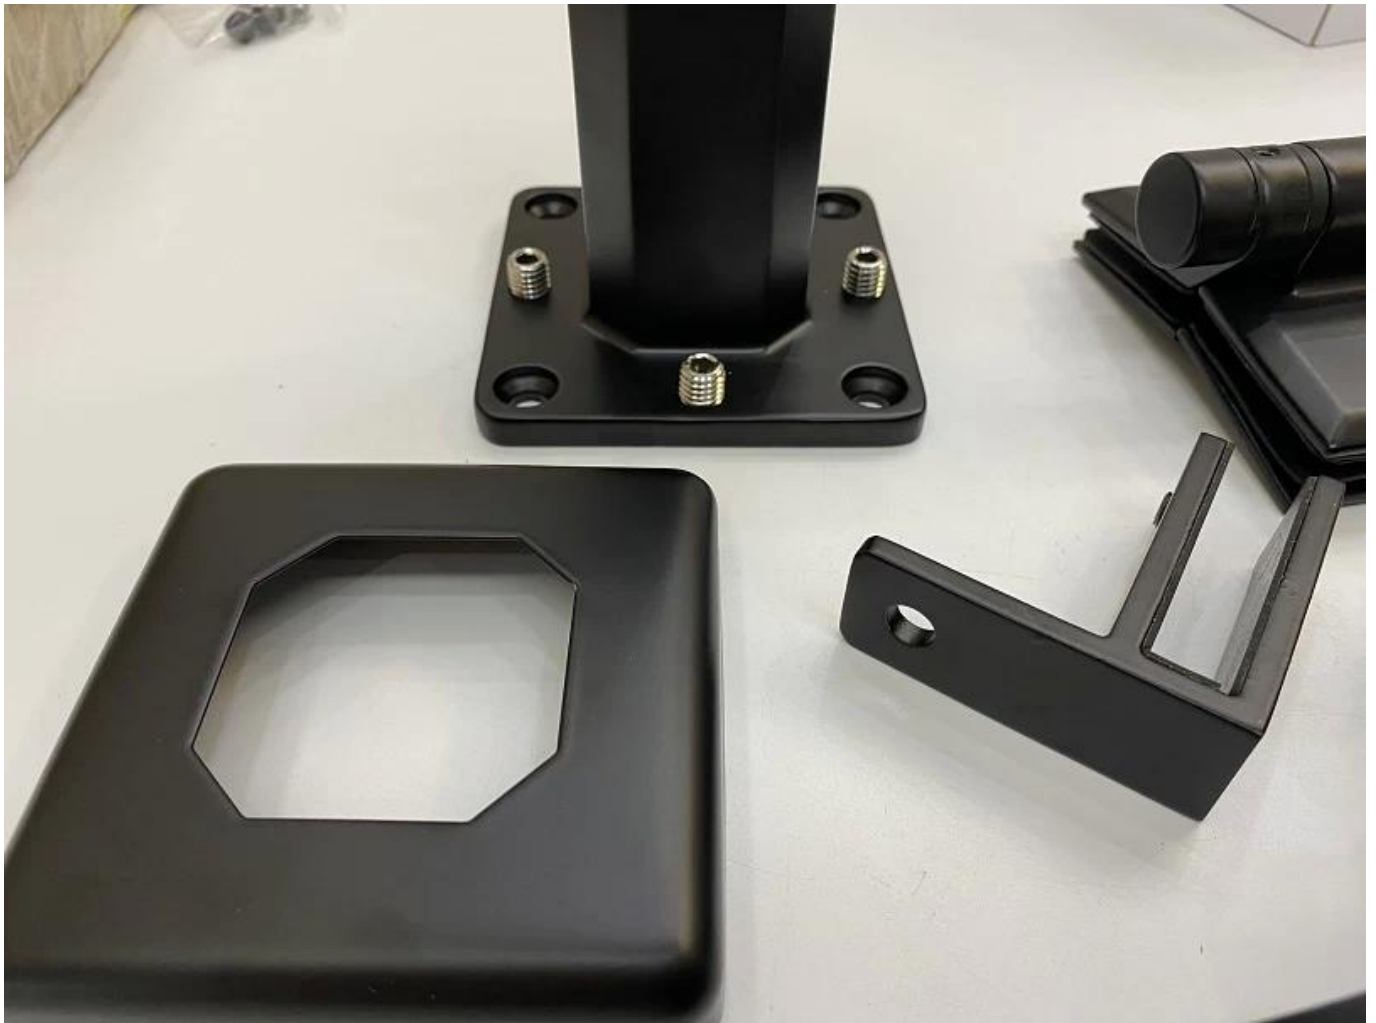

High Quality Black Matt SS316 2205 Swimming Pool Fence Glass Spigot Railing

Product Name	Adjustable 12mm Railing Glass Balustrade Spigot Swimming Pool Fence 2205 Stainless Steel Glass Spigots In Stock
Material	Stainless Steel 316 or 2205
Finish	Satin brushed, mirror polished or black
For glass	10-12mm thickness
Technic	Casting
Anchor Bolt	Including
MOQ	10pcs
Application	Stair/Balcony/Railing/Terrace/Handrail
OEM/ODM	Acceptable
Payment	T/T;L/C At Sight;Western Union
Delivery	Ocean Shipping;Air Shipping;Express Delivery
Advantage:	SBM Spigot is a popular glass holder type and a freemless glass railing style.It's widely used at the swimming pool and some high class house or residence,which can offer you an open and comfortable field of vision. About the installation, it's easy to fix the glass by tightening screws.

Clear photos for the surface treatment:

Glass Railing Spigot:

Glass Door Hinges:

Glass Clamps:

Tempered Glass Panels:

Project Photos:

Welcome to contact us for more details:

Eve