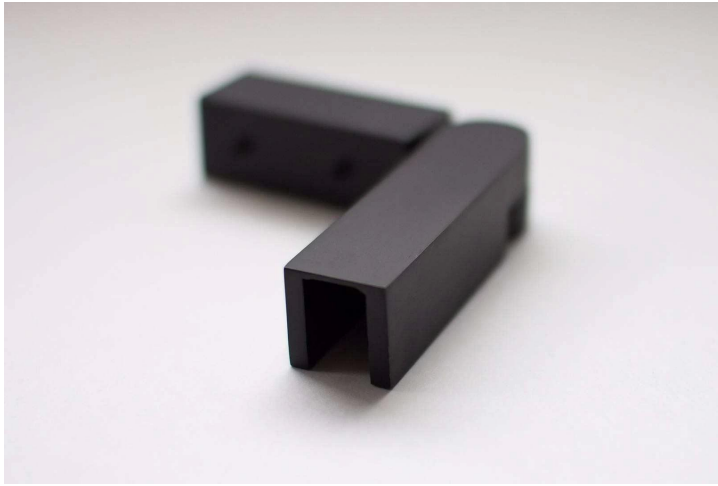

High Quality Stainless Steel 316 Glass Fittings Balcony Railing Adjustable Glass Clamp

Product Name	Adjustable Corner Clamp
Material	AISI 304, AISI 316, Duplex2205
Finish	Satin, Polish, Matt black
Installation	Glass mounting
Application	Glass fence
Function	Adjustable degree
Type	Glass to Glass
Glass thickness	12 mm Thick Tempered Glass

More Glass Railing Clamps Design Available:

180 Degree glass clamp

Wall mount glass clamp

90 Degree corner glass clamp

Welcome to contact us for more details:

Eve

sales03@launch-china.cn

HP/WhatsApp/WeChat: +8613686807796