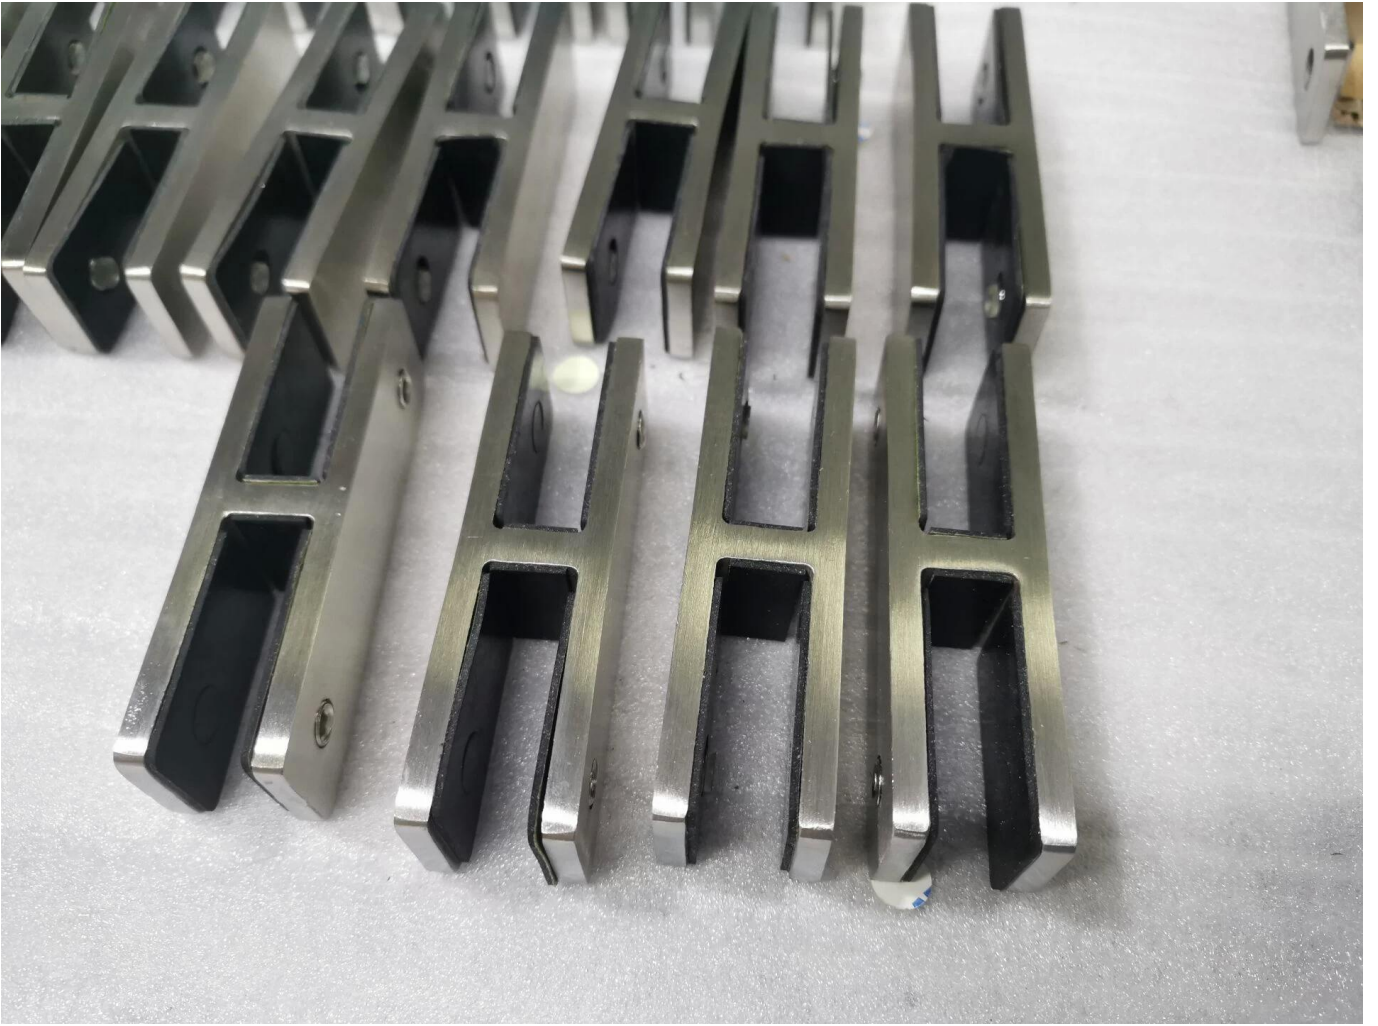

High Quality Stainless Steel 316 Glass Fittings Balcony Railing Adjustable Glass Clamp

Product Name	Adjustable Corner Clamp
Material	AISI 304, AISI 316, Duplex2205
Finish	Satin, Polish, Matt black
Installation	Glass mounting
Application	Glass fence
Function	Adjustable degree
Type	Glass to Glass
Glass thickness	12 mm Thick Tempered Glass

More Glass Railing Clamps Design Available:

180 Degree glass clamp

Wall mount glass clamp

90 Degree corner glass clamp

Welcome to contact us for more details:

Eve

sales03@launch-china.cn

HP/WhatsApp/WeChat: +8613686807796