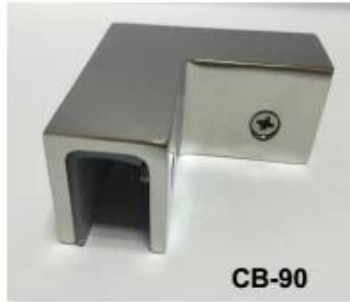

High Quality Stainless Steel 90 Degree Square Type Glass Clamp Glass Railing Clamp

Product pictures:

Technical Drawing

Project photo:

More glass clamps:

BC-80x35

- Square 80x35mm clamps
- To hold **180°** glass panels
- For 8-12mm glass

CB-90

- Corner glass clamp
- To hold **90°** glass panels
- For 8-12mm glass

BC-60

- Round $\phi 60$ mm clamps
- To hold **180°** glass panels
- For 8-12mm glass

PV-90

- Corner glass clamp
- To hold **90°** glass panels
- For 12-15mm glass