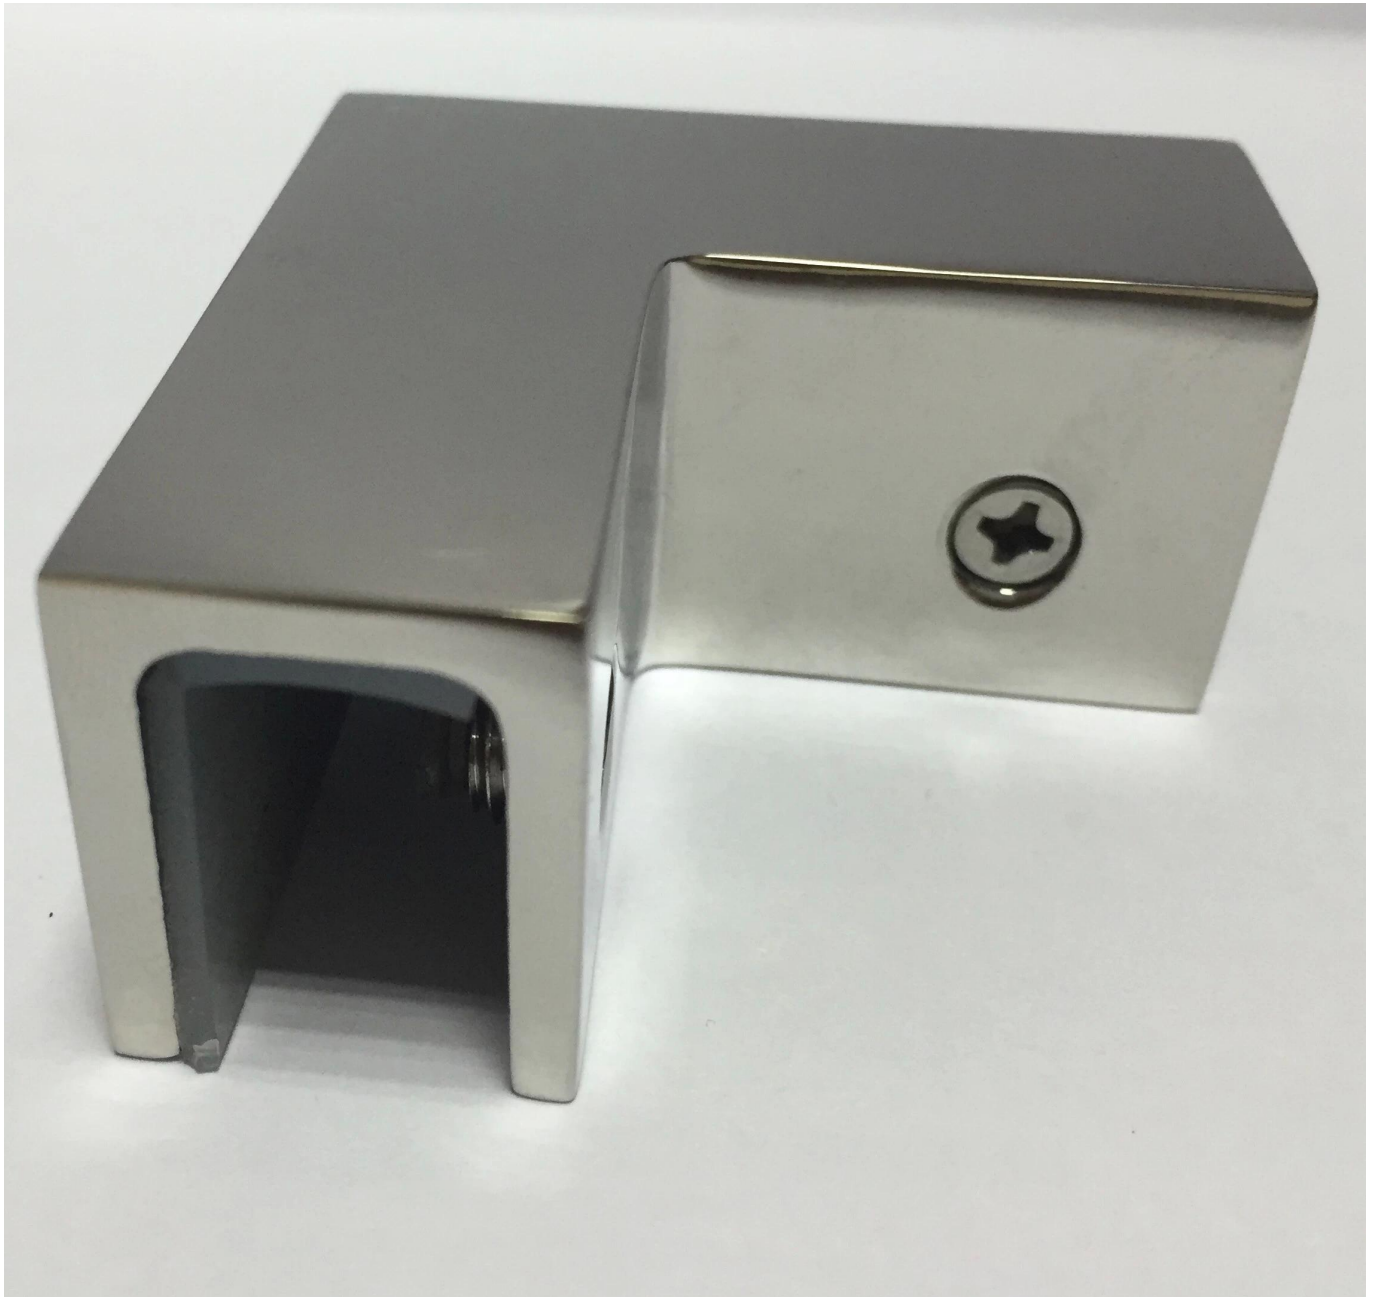

High Quality Stainless Steel 90 Degree Square Type Glass Clamp Glass Railing Clamp

Product pictures:

Technical Drawing

Project photo:

More glass clamps:

BC-80x35

- Square 80x35mm clamps
- To hold **180°** glass panels
- For 8-12mm glass

CB-90

- Corner glass clamp
- To hold **90°** glass panels
- For 8-12mm glass

BC-60

- Round $\phi 60$ mm clamps
- To hold **180°** glass panels
- For 8-12mm glass

PV-90

- Corner glass clamp
- To hold **90°** glass panels
- For 12-15mm glass

CB-180

- **Glass to wall** clamps
- For 8-12mm glass

PV-135

- Corner glass clamp
- To hold **135°** glass panels
- For 8-12mm glass

| Drawing | Picture | Ref. | A | B | C | D | E |
|-------------------------------------------------------------------------------------|-------------------------------------------------------------------------------------|-------|----|----|----|----|-------------|
|  |  | G108 | 55 | 55 | 30 | 11 | 0 |
| | | G108R | 58 | 55 | 30 | 11 | R25.4 |
|  |  | G101 | 51 | 41 | 25 | 11 | 0 |
| | | G101R | 55 | 41 | 25 | 11 | R21.5/R25.4 |
| | | G102 | 44 | 44 | 25 | 11 | 0 |
| | | G102R | 48 | 44 | 25 | 11 | R21.5/R25.4 |
|  |  | G103 | 50 | 40 | 22 | 8 | 0 |
| | | G104 | 50 | 40 | 26 | 12 | 0 |
| | | G105 | 54 | 45 | 28 | 14 | 0 |
| | | G107 | 63 | 45 | 28 | 14 | 0 |
|  |  | G103R | 52 | 40 | 22 | 8 | R21.5 |
| | | G104R | 52 | 40 | 26 | 12 | R21.5 |
| | | G105R | 58 | 45 | 28 | 14 | R21.5/R25.4 |
| | | G107R | 66 | 45 | 28 | 14 | R21.5/R25.4 |
|  |  | G106 | 50 | 40 | 25 | 12 | 0 |
| | | G106R | 52 | 40 | 25 | 12 | R21.5/R25.4 |