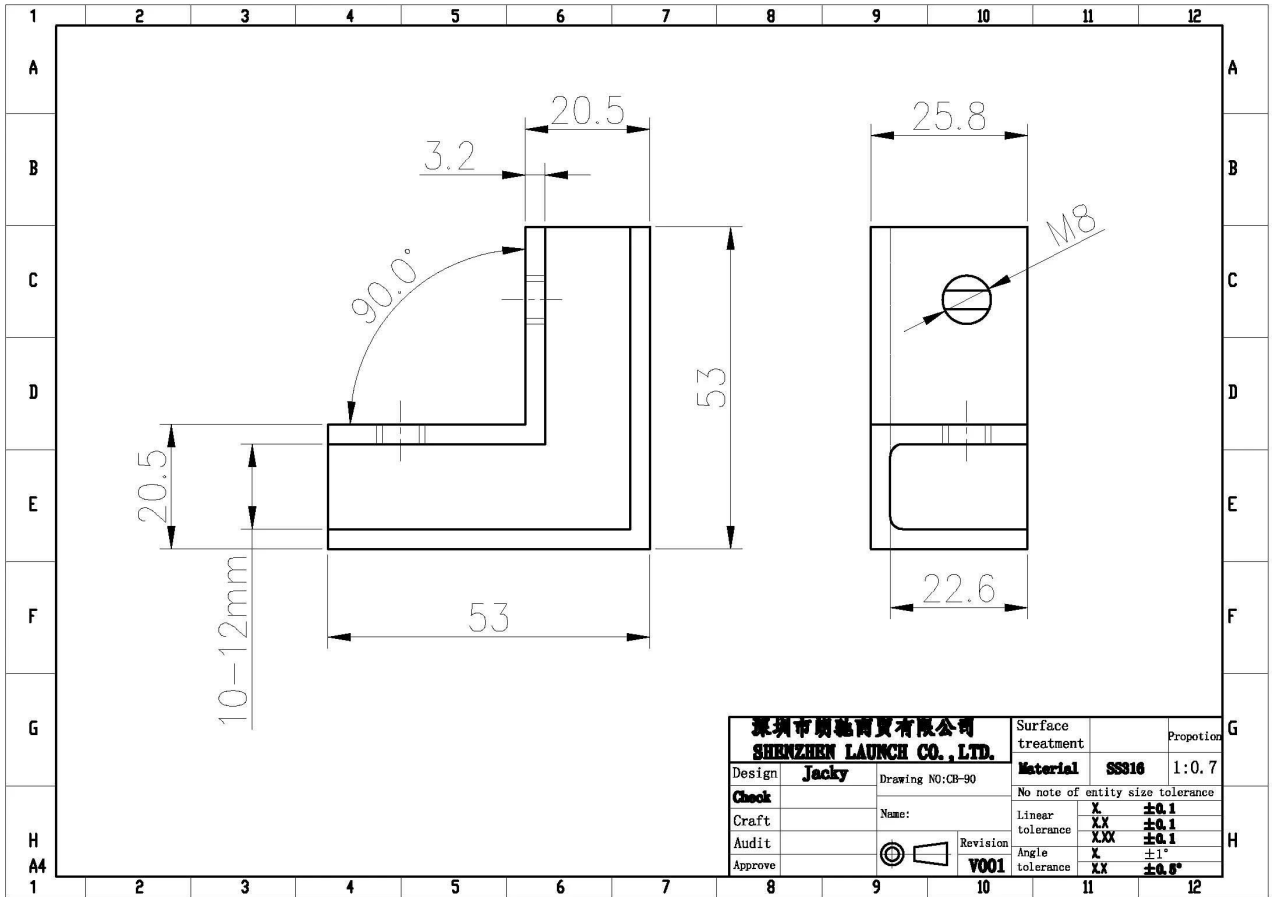

High Quality Stainless Steel 90 Degree Square Type Glass Clamp Glass Railing Clamp

Product pictures:

Technical Drawing

Project photo:

More glass clamps:

BC-80x35

- Square 80x35mm clamps
- To hold **180°** glass panels
- For 8-12mm glass

CB-90

- Corner glass clamp
- To hold **90°** glass panels
- For 8-12mm glass

BC-60

- Round $\phi 60$ mm clamps
- To hold **180°** glass panels
- For 8-12mm glass

PV-90

- Corner glass clamp
- To hold **90°** glass panels
- For 12-15mm glass

CB-180

- **Glass to wall** clamps
- For 8-12mm glass

PV-135

- Corner glass clamp
- To hold **135°** glass panels
- For 8-12mm glass

| Drawing | Picture | Ref. | A | B | C | D | E |
|-------------------------------------------------------------------------------------|-------------------------------------------------------------------------------------|-------|----|----|----|----|-------------|
|  |  | G108 | 55 | 55 | 30 | 11 | 0 |
| | | G108R | 58 | 55 | 30 | 11 | R25.4 |
|  |  | G101 | 51 | 41 | 25 | 11 | 0 |
| | | G101R | 55 | 41 | 25 | 11 | R21.5/R25.4 |
| | | G102 | 44 | 44 | 25 | 11 | 0 |
| | | G102R | 48 | 44 | 25 | 11 | R21.5/R25.4 |
|  |  | G103 | 50 | 40 | 22 | 8 | 0 |
| | | G104 | 50 | 40 | 26 | 12 | 0 |
| | | G105 | 54 | 45 | 28 | 14 | 0 |
| | | G107 | 63 | 45 | 28 | 14 | 0 |
|  |  | G103R | 52 | 40 | 22 | 8 | R21.5 |
| | | G104R | 52 | 40 | 26 | 12 | R21.5 |
| | | G105R | 58 | 45 | 28 | 14 | R21.5/R25.4 |
| | | G107R | 66 | 45 | 28 | 14 | R21.5/R25.4 |
|  |  | G106 | 50 | 40 | 25 | 12 | 0 |
| | | G106R | 52 | 40 | 25 | 12 | R21.5/R25.4 |