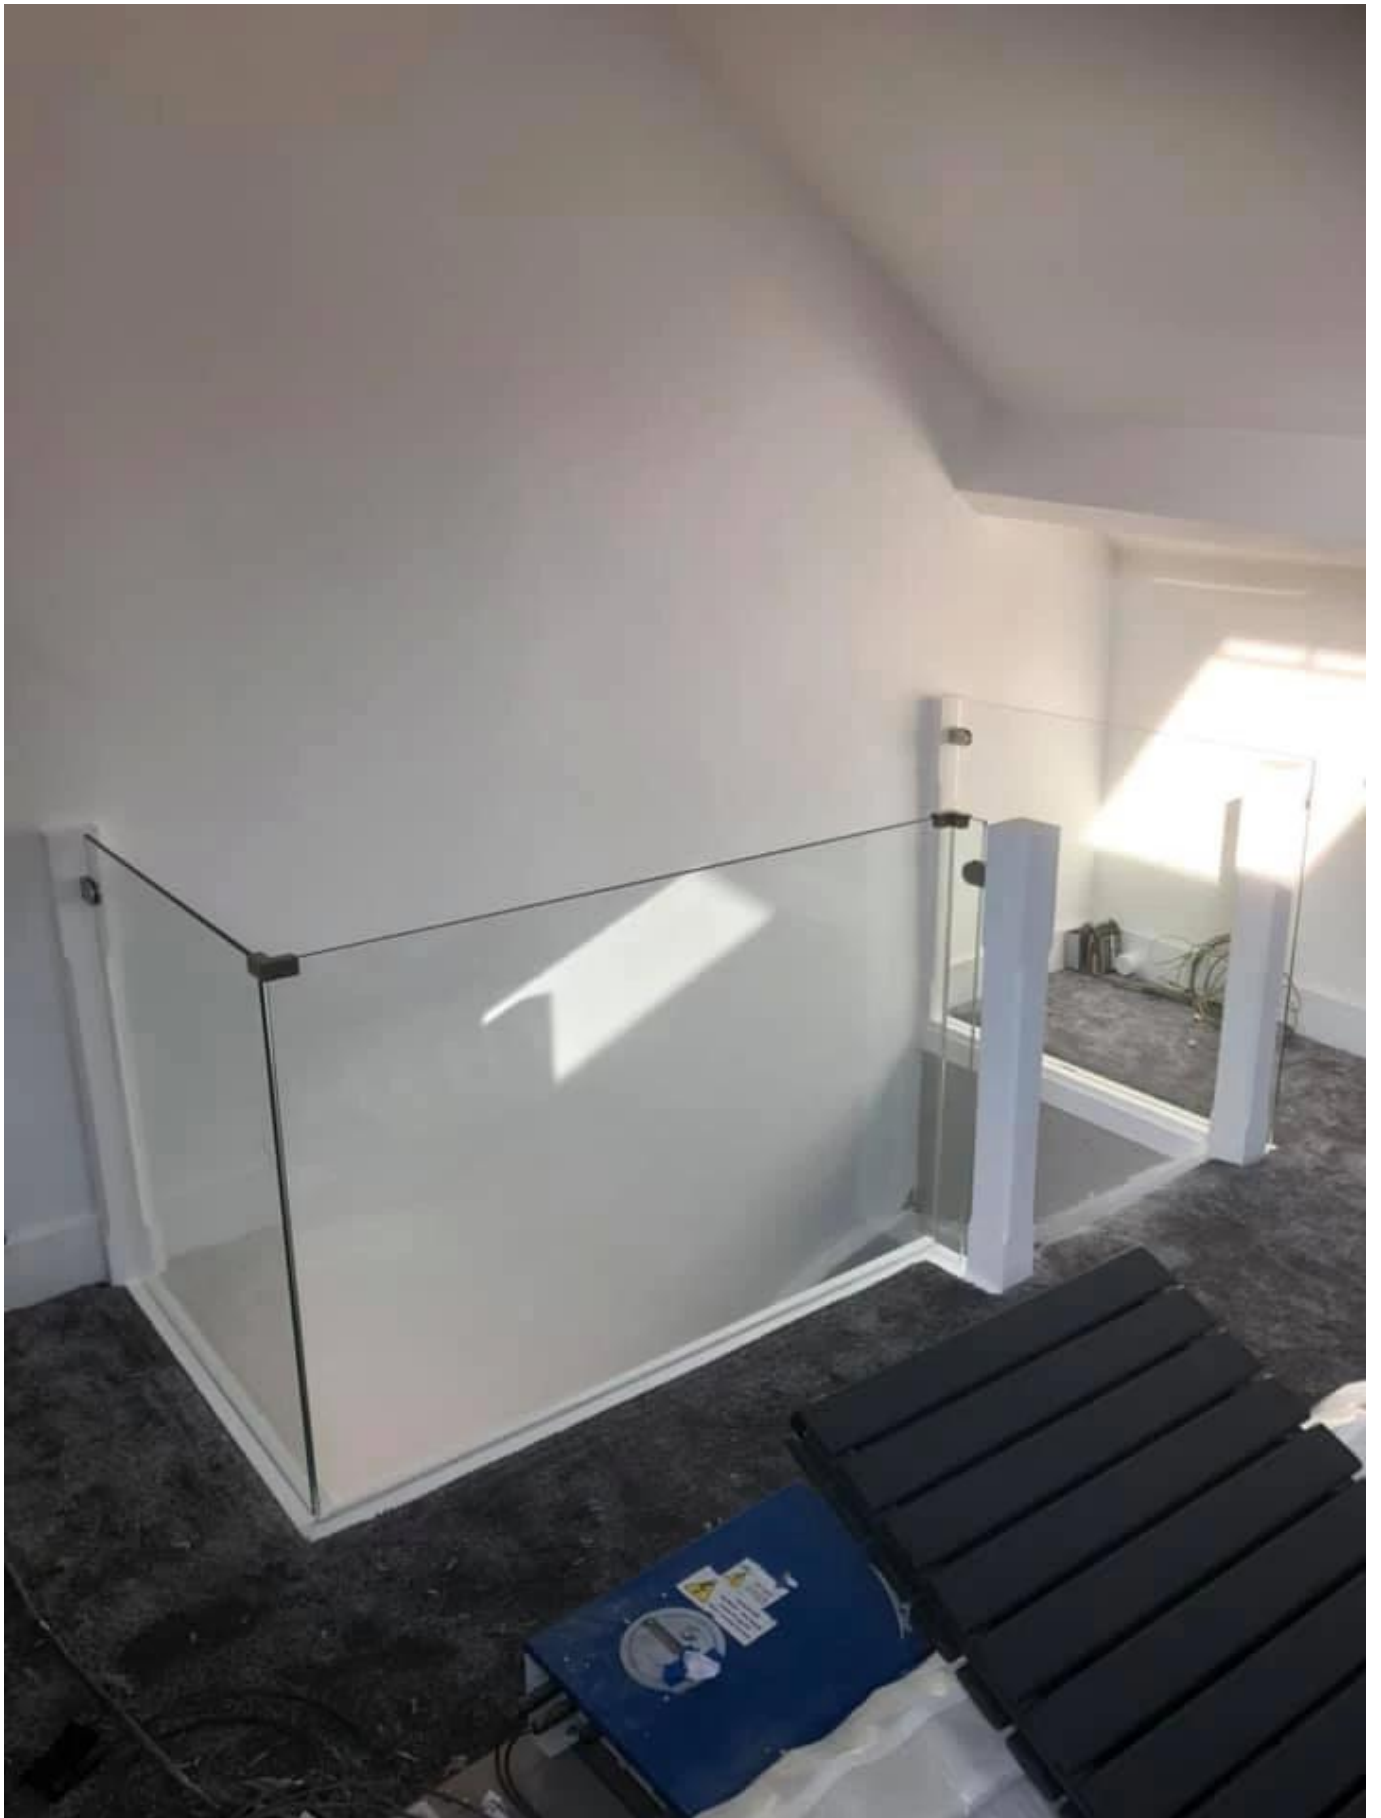

High Quality Stainless Steel 90 Degree Square Type Glass Clamp Glass Railing Clamp

Product pictures:

Technical Drawing

Project photo:

More glass clamps:

BC-80x35

- Square 80x35mm clamps
- To hold **180°** glass panels
- For 8-12mm glass

CB-90

- Corner glass clamp
- To hold **90°** glass panels
- For 8-12mm glass

BC-60

- Round $\phi 60$ mm clamps
- To hold **180°** glass panels
- For 8-12mm glass

PV-90

- Corner glass clamp
- To hold **90°** glass panels
- For 12-15mm glass