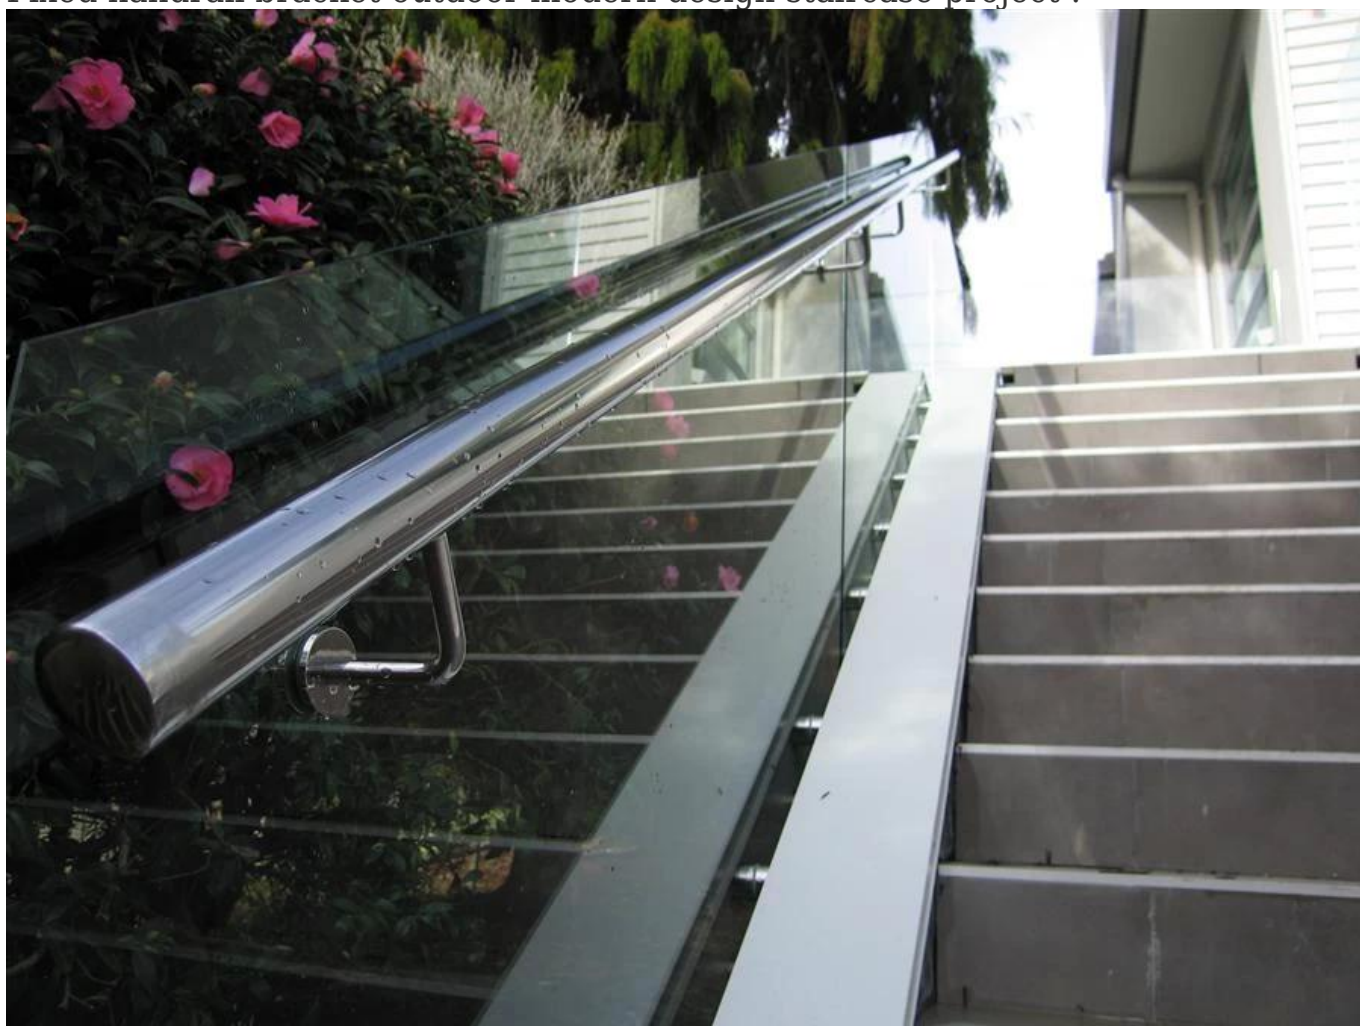

Fixed handrail bracket outdoor modern design staircase project :

Fixed handrail bracket into wall design staircase project :