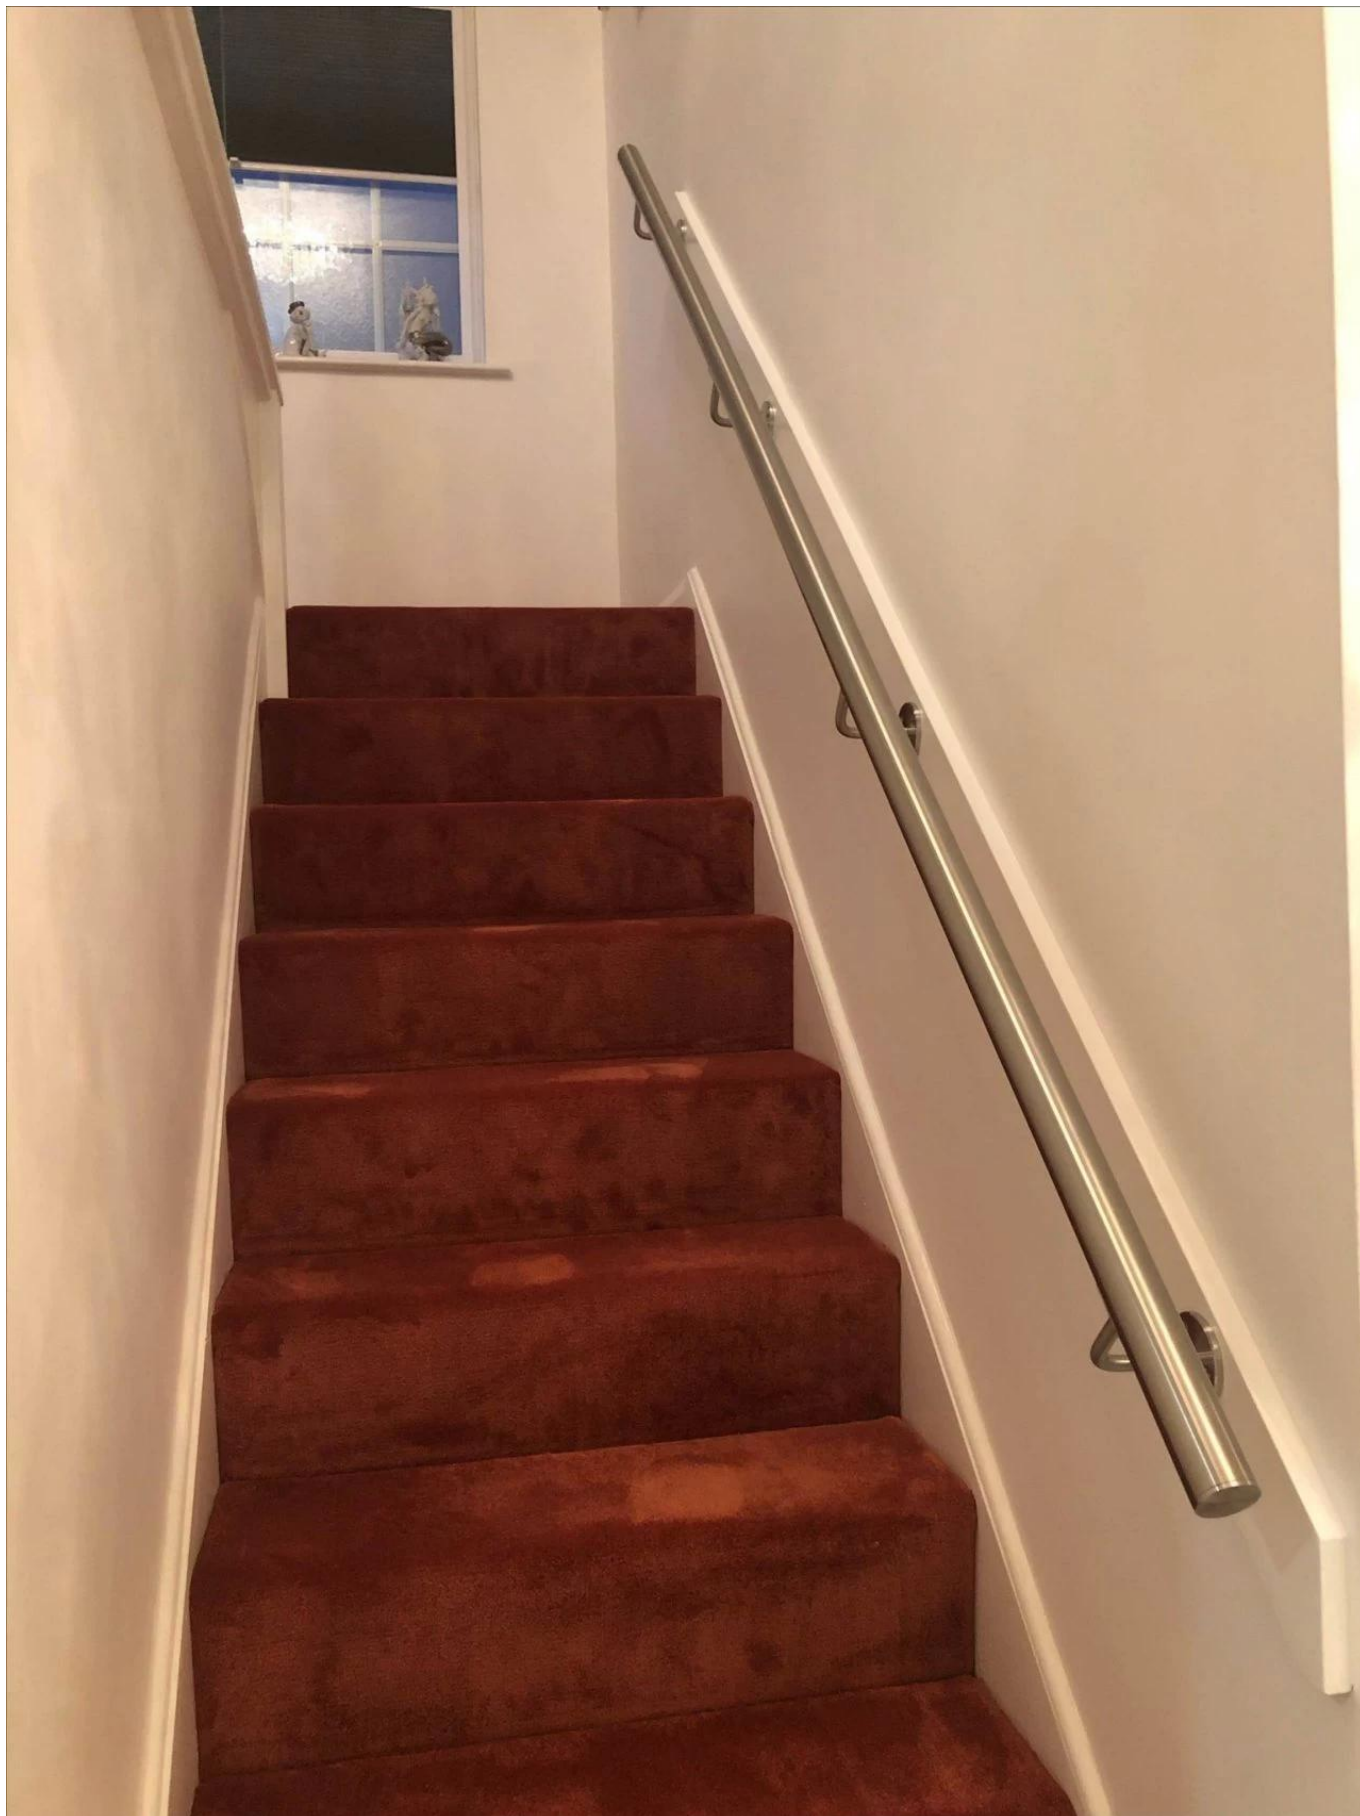

Fixed handrail bracket into wall design staircase project :

Thanks for your visit, Any interested or needs, please contact with me freely :

Wendy : sales04@launch-china.cn.

Phone/wechat/whatsApp: +86 159 8933 9827