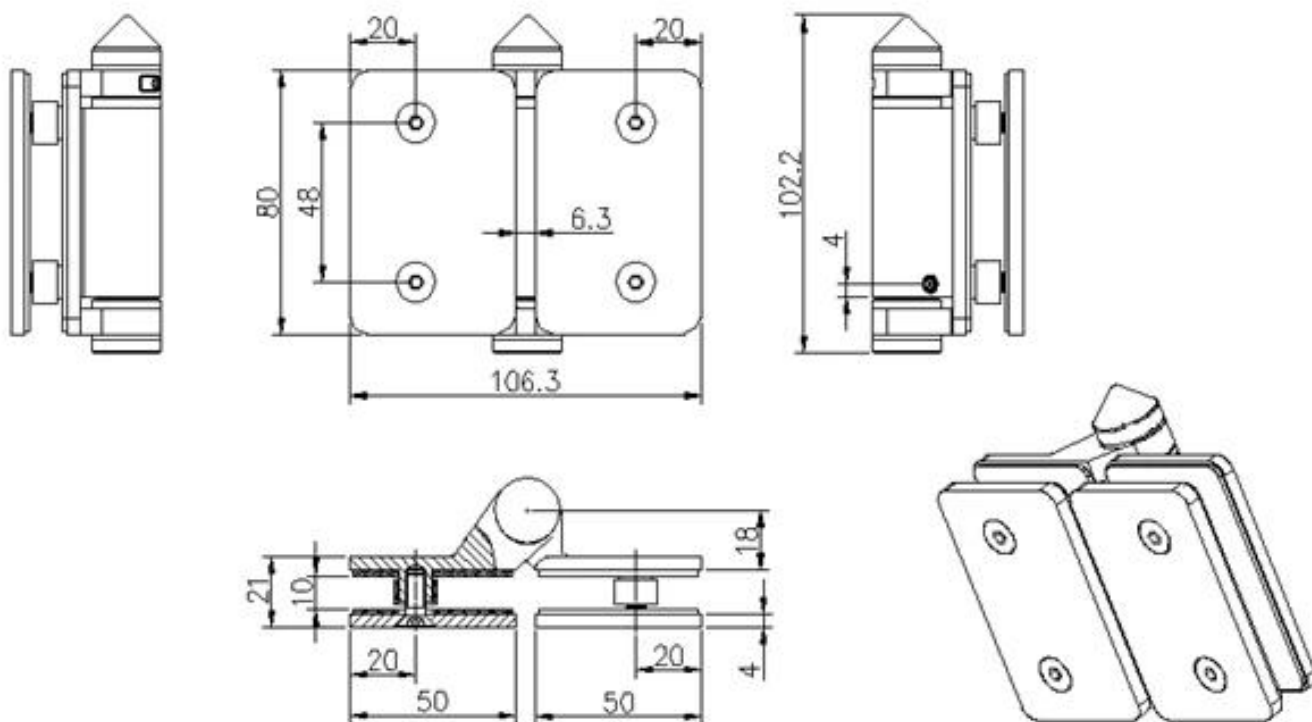

Hinge description:

Pool Gate Glass Spring Hinge

Model: Glass to Glass Hinge

Model No.: G-G2

Pool Gate Hardware Kit includes 1 X Magnetic latch and 2 X Self-closing hinges ,all screws and free installation tools.

**G-G2**

G-G2 Hinge dimension:

1 of glass to glass hinge 80mm WIDTH

1 of glass to glass hinge 106.3mm LENGTH

1 of glass to glass hinge 21mm THICKNESS

Distance between two screws 48mm

Distance from screw to hinge edge: 20mm  
 Please refer to below dimension drawing:

**G-G2 Hinge technical information:**

Glass to gate gap 18mm, suits 8/10/12mm toughened glass gate, will fit onto 10/12mm fixed glass  
 1 of glass to glass hinge with 2 SCREWS GAP 42 mm  
 Pool gate glass panel hole - 20mm in from glass edge, 42mm apart.  
 Glass to gate gap 18mm, suits 8/10/12mm toughened glass gate  
 please download here for the technical drawing: