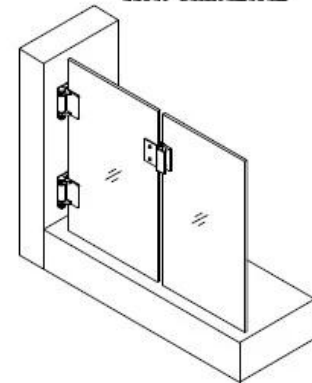

**G-G2**

G-G2 Hinge dimension:

1 of glass to glass hinge 80mm WIDTH

1 of glass to glass hinge 106.3mm LENGTH

1 of glass to glass hinge 21mm THICKNESS

Distance between two screws 48mm

Distance from screw to hinge edge: 20mm  
 Please refer to below dimension drawing:

**G-G2 Hinge technical information:**

Glass to gate gap 18mm, suits 8/10/12mm toughened glass gate, will fit onto 10/12mm fixed glass  
 1 of glass to glass hinge with 2 SCREWS GAP 42 mm  
 Pool gate glass panel hole - 20mm in from glass edge, 42mm apart.  
 Glass to gate gap 18mm, suits 8/10/12mm toughened glass gate  
 please download here for the technical drawing:

- 1、 Glass-Glass hinge, Glass to Wall hinge and Glass to Round post hinge are suitable for 1000x1200mm glass gate 8-12mm thick .  
When you open the glass gate it will close automatically .
- 2、 Our glass hinges are made by precision casting with stainless steel 316 material , satin and mirror finish optional .
- 3、 Our hinges must be applied on tempered glass .

**Glass to Glass**

**Glass to Round post**

**Glass to Wall**

**Hole dimensions**

For Glass Pool Gate Hinge & Installation, Please see below video link:

<https://www.youtube.com/watch?v=DKZIF0cAt1M>

For Glass Pool gate hinge Packaging, Please below packaging photos: