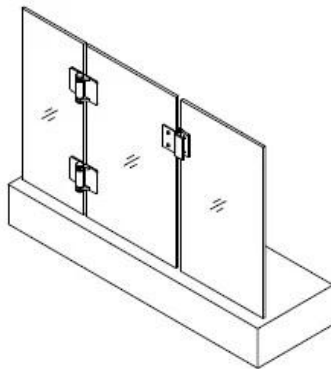

**G-G2**

G-G2 Hinge dimension:

1 of glass to glass hinge 80mm WIDTH

1 of glass to glass hinge 106.3mm LENGTH

1 of glass to glass hinge 21mm THICKNESS

Distance between two screws 48mm

Distance from screw to hinge edge: 20mm  
 Please refer to below dimension drawing:

**G-G2 Hinge technical information:**

Glass to gate gap 18mm, suits 8/10/12mm toughened glass gate, will fit onto 10/12mm fixed glass  
 1 of glass to glass hinge with 2 SCREWS GAP 42 mm  
 Pool gate glass panel hole - 20mm in from glass edge, 42mm apart.  
 Glass to gate gap 18mm, suits 8/10/12mm toughened glass gate  
 please download here for the technical drawing:

- 1、 Glass-Glass hinge, Glass to Wall hinge and Glass to Round post hinge are suitable for 1000x1200mm glass gate 8-12mm thick .  
When you open the glass gate it will close automatically .
- 2、 Our glass hinges are made by precision casting with stainless steel 316 material , satin and mirror finish optional .
- 3、 Our hinges must be applied on tempered glass .

**Glass to Glass**

**Glass to Round post**

**Glass to Wall**

**Hole dimensions**

For Glass Pool Gate Hinge & Installation, Please see below video link:

<https://www.youtube.com/watch?v=DKZIF0cAt1M>

For Glass Pool gate hinge Packaging, Please below packaging photos: