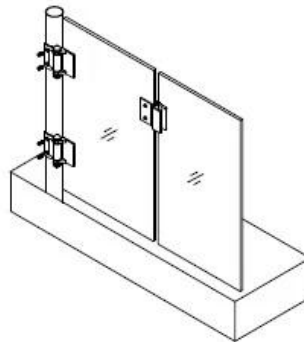

**G-G2**

G-G2 Hinge dimension:

1 of glass to glass hinge 80mm WIDTH

1 of glass to glass hinge 106.3mm LENGTH

1 of glass to glass hinge 21mm THICKNESS

Distance between two screws 48mm

Distance from screw to hinge edge: 20mm  
 Please refer to below dimension drawing:

**G-G2 Hinge technical information:**

Glass to gate gap 18mm, suits 8/10/12mm toughened glass gate, will fit onto 10/12mm fixed glass  
 1 of glass to glass hinge with 2 SCREWS GAP 42 mm  
 Pool gate glass panel hole - 20mm in from glass edge, 42mm apart.  
 Glass to gate gap 18mm, suits 8/10/12mm toughened glass gate  
 please download here for the technical drawing:

- 1、 Glass-Glass hinge, Glass to Wall hinge and Glass to Round post hinge are suitable for 1000x1200mm glass gate 8-12mm thick .  
When you open the glass gate it will close automatically .
- 2、 Our glass hinges are made by precision casting with stainless steel 316 material , satin and mirror finish optional .
- 3、 Our hinges must be applied on tempered glass .

**Glass to Glass**

**Glass to Round post**

**Glass to Wall**

**Hole dimensions**

For Glass Pool Gate Hinge & Installation, Please see below video link:

<https://www.youtube.com/watch?v=DKZIF0cAt1M>

For Glass Pool gate hinge Packaging, Please below packaging photos: