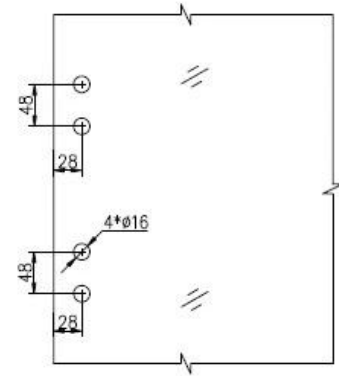

**G-G2**

G-G2 Hinge dimension:

1 of glass to glass hinge 80mm WIDTH

1 of glass to glass hinge 106.3mm LENGTH

1 of glass to glass hinge 21mm THICKNESS

Distance between two screws 48mm

Distance from screw to hinge edge: 20mm  
 Please refer to below dimension drawing:

**G-G2 Hinge technical information:**

Glass to gate gap 18mm, suits 8/10/12mm toughened glass gate, will fit onto 10/12mm fixed glass  
 1 of glass to glass hinge with 2 SCREWS GAP 42 mm  
 Pool gate glass panel hole - 20mm in from glass edge, 42mm apart.  
 Glass to gate gap 18mm, suits 8/10/12mm toughened glass gate  
 please download here for the technical drawing:

- 1、 Glass-Glass hinge, Glass to Wall hinge and Glass to Round post hinge are suitable for 1000x1200mm glass gate 8-12mm thick .  
When you open the glass gate it will close automatically .
- 2、 Our glass hinges are made by precision casting with stainless steel 316 material , satin and mirror finish optional .
- 3、 Our hinges must be applied on tempered glass .

**Glass to Glass**

**Glass to Round post**

**Glass to Wall**

**Hole dimensions**

For Glass Pool Gate Hinge & Installation, Please see below video link:

<https://www.youtube.com/watch?v=DKZIF0cAt1M>

For Glass Pool gate hinge Packaging, Please below packaging photos: