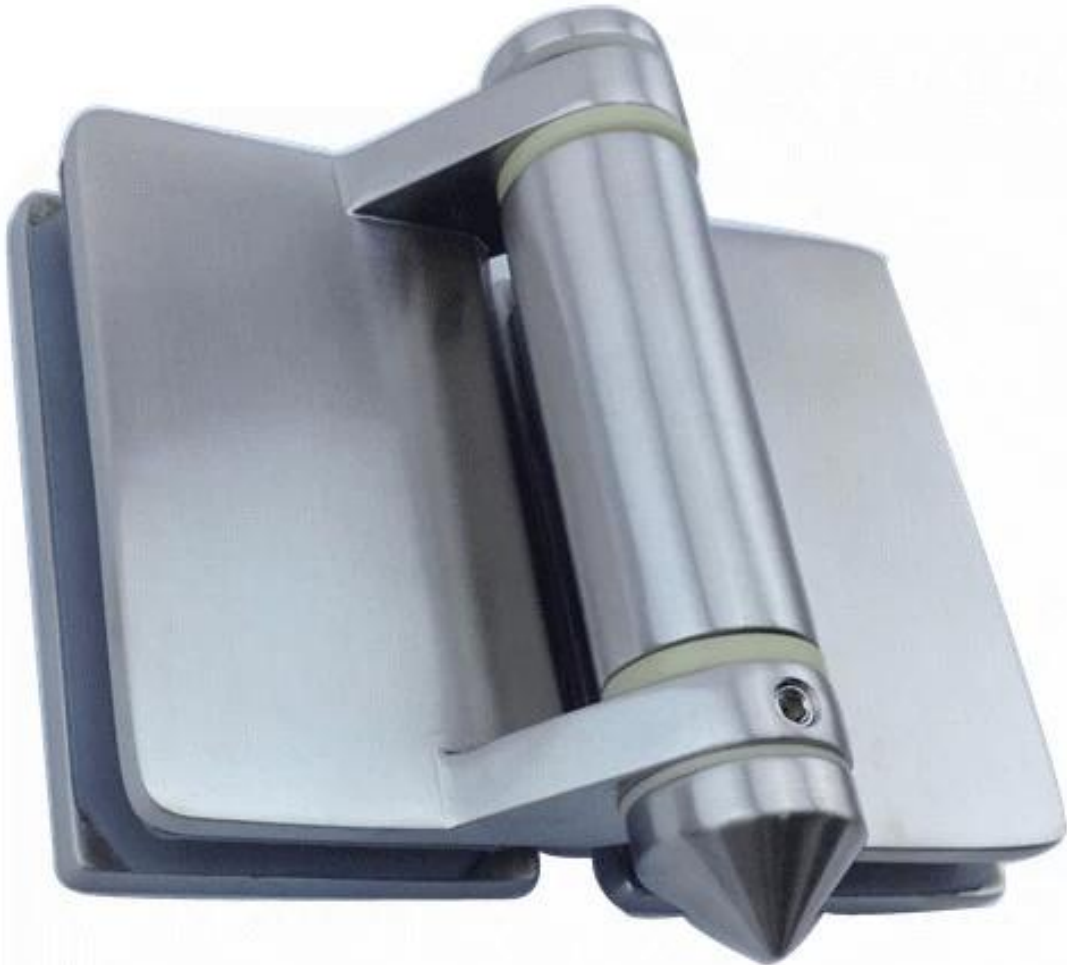

Hinge description:

Pool Gate Glass Spring Hinge

Model: Glass to Glass Hinge

Model No.: G-G2

Pool Gate Hardware Kit includes 1 X Magnetic latch and 2 X Self-closing hinges ,all screws and free installation tools.

Marine grade STAINLESS STEEL 316 made with a fantastic great MIRROR or SATIN polish finish.

Suits 8mm/10mm/12mm toughened glass gate

Model G-G2 Glass to Glass Pool Gate Hinge

2 of self-closing spring hinge to suit Glass/ Glass application

**G-G2 Hinge technical information:**

Glass to gate gap 18mm, suits 8/10/12mm toughened glass gate, will fit onto 10/12mm fixed glass  
 1 of glass to glass hinge with 2 SCREWS GAP 42 mm  
 Pool gate glass panel hole - 20mm in from glass edge, 42mm apart.  
 Glass to gate gap 18mm, suits 8/10/12mm toughened glass gate  
 please download here for the technical drawing:

- 1、 Glass-Glass hinge, Glass to Wall hinge and Glass to Round post hinge are suitable for 1000x1200mm glass gate 8-12mm thick .  
When you open the glass gate it will close automatically .
- 2、 Our glass hinges are made by precision casting with stainless steel 316 material , satin and mirror finish optional .
- 3、 Our hinges must be applied on tempered glass .