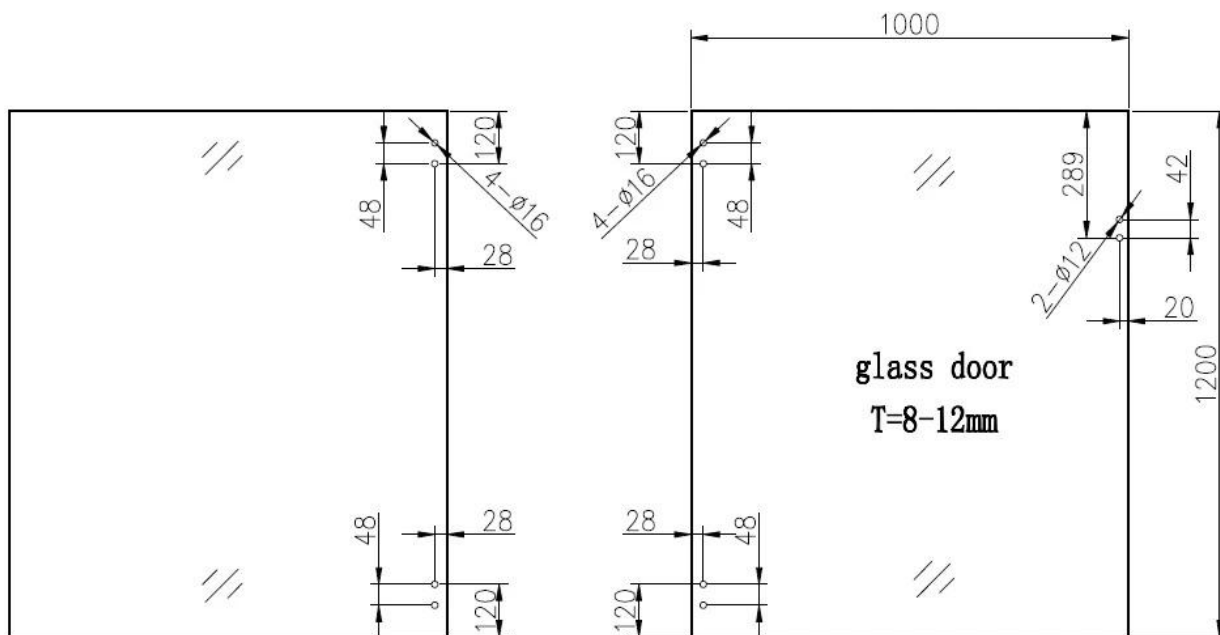

**G-G2**

G-G2 Hinge dimension:

1 of glass to glass hinge 80mm WIDTH

1 of glass to glass hinge 106.3mm LENGTH

1 of glass to glass hinge 21mm THICKNESS

Distance between two screws 48mm

Distance from screw to hinge edge: 20mm  
 Please refer to below dimension drawing:

**G-G2 Hinge technical information:**

Glass to gate gap 18mm, suits 8/10/12mm toughened glass gate, will fit onto 10/12mm fixed glass  
 1 of glass to glass hinge with 2 SCREWS GAP 42 mm  
 Pool gate glass panel hole - 20mm in from glass edge, 42mm apart.  
 Glass to gate gap 18mm, suits 8/10/12mm toughened glass gate  
 please download here for the technical drawing: