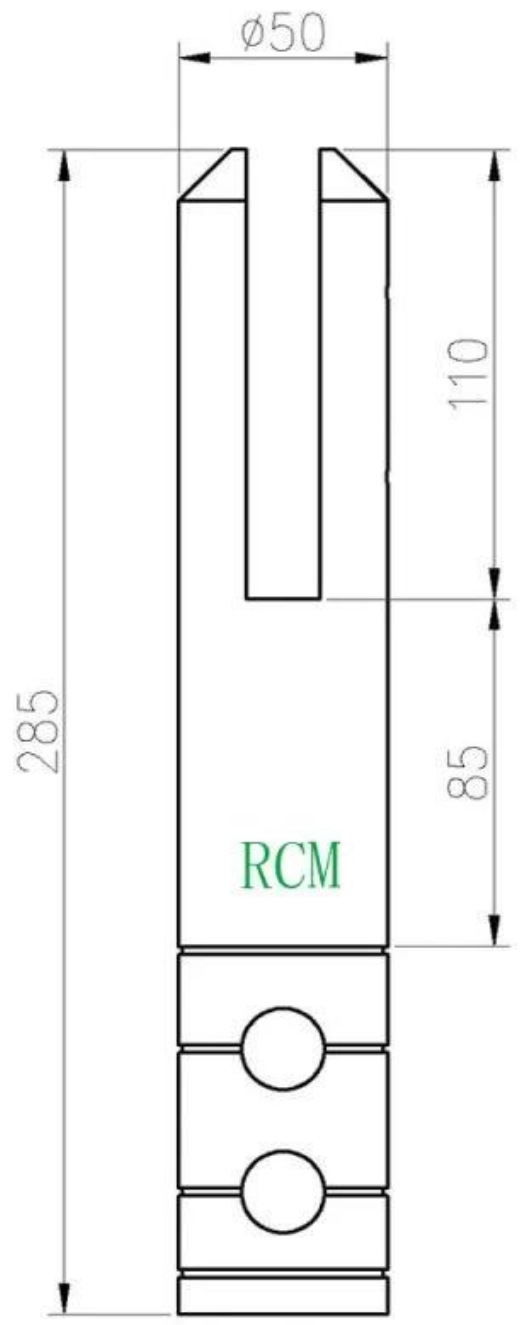

## Five Types Glass Spigot

Part No.	Material	Finish	Glass thickness	Remarks
<a href="#">SBM</a>	Duplex 2205 316SS 304SS	Satin/Mirror	10-13.52mm	
<a href="#">RBM</a>	Duplex 2205 316SS 304SS	Satin/Mirror	10-13.52mm	
<a href="#">SCM</a>	Duplex 2205 316SS 304SS	Satin/Mirror	10-13.52mm	Extra length is available by welding
<a href="#">RCM</a>	Duplex 2205 316SS 304SS	Satin/Mirror	10-13.52mm	Extra length is available by welding
<a href="#">SFM</a>	Duplex 2205 316SS 304SS	Satin/Mirror	10-13.52mm	

Part No.: SFM

**KEBIL** 科比奥®

**KEBIL** 科比奥®

**Technical drawing**  
**SBM&SCM**

**RBM&RCM**

**KEBIL** 科比奥

Side Mounted SFM

Application Drawings