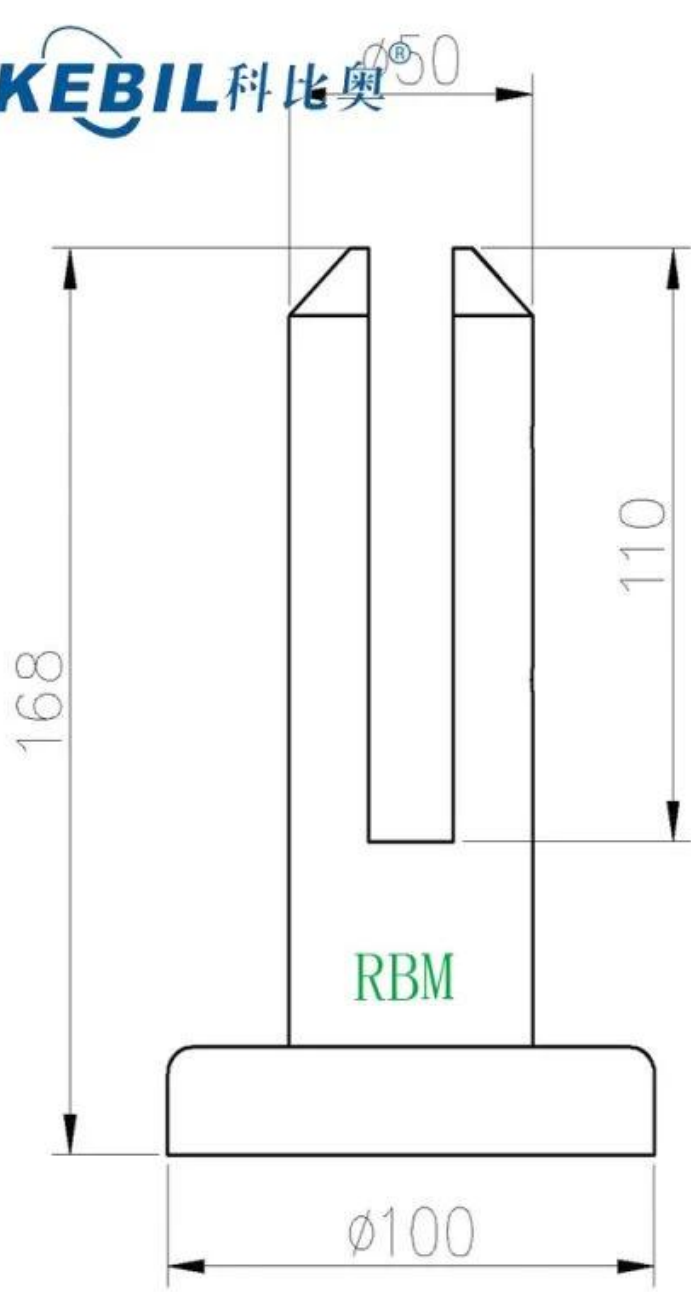

## Five Types Glass Spigot

Part No.	Material	Finish	Glass thickness	Remarks
<a href="#">SBM</a>	Duplex 2205 316SS 304SS	Satin/Mirror	10-13.52mm	
<a href="#">RBM</a>	Duplex 2205 316SS 304SS	Satin/Mirror	10-13.52mm	
<a href="#">SCM</a>	Duplex 2205 316SS 304SS	Satin/Mirror	10-13.52mm	Extra length is available by welding
<a href="#">RCM</a>	Duplex 2205 316SS 304SS	Satin/Mirror	10-13.52mm	Extra length is available by welding
<a href="#">SFM</a>	Duplex 2205 316SS 304SS	Satin/Mirror	10-13.52mm	

Part No.: SFM

**KEBIL** 科比奥®

**KEBIL** 科比奥®

**Technical drawing**  
**SBM&SCM**

**RBM&RCM**

**KEBIL** 科比奥

Side Mounted SFM

Application Drawings