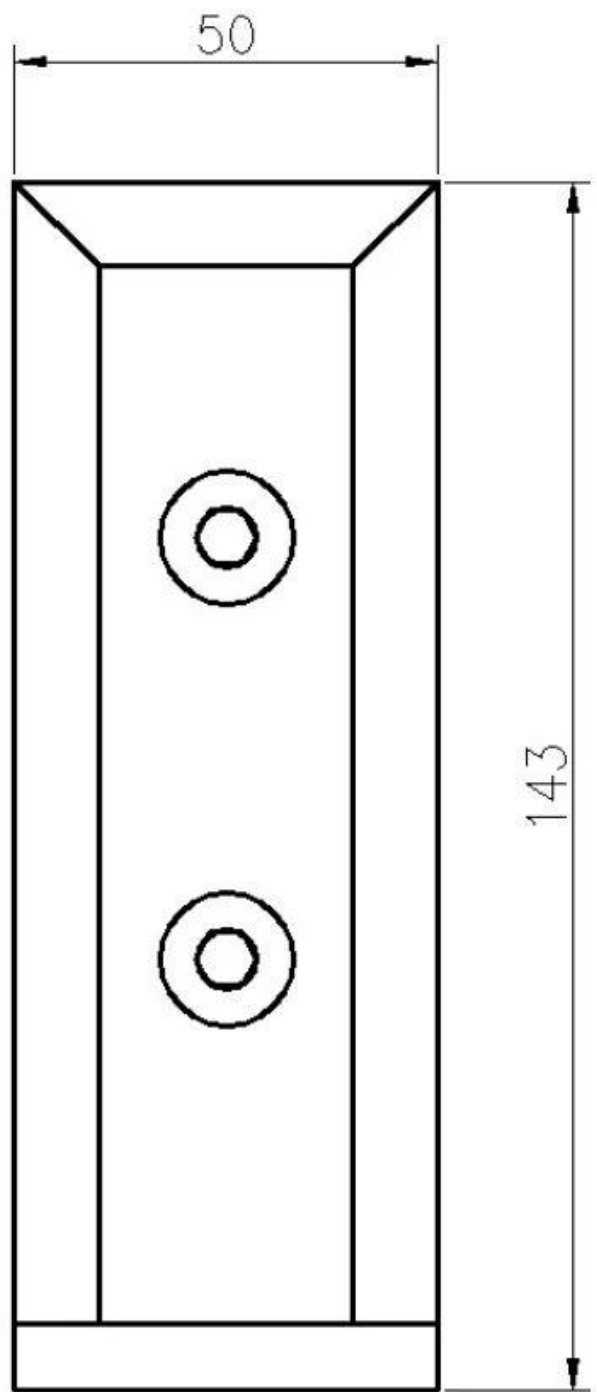

## Five Types Glass Spigot

Part No.	Material	Finish	Glass thickness	Remarks
<a href="#">SBM</a>	Duplex 2205 316SS 304SS	Satin/Mirror	10-13.52mm	
<a href="#">RBM</a>	Duplex 2205 316SS 304SS	Satin/Mirror	10-13.52mm	
<a href="#">SCM</a>	Duplex 2205 316SS 304SS	Satin/Mirror	10-13.52mm	Extra length is available by welding
<a href="#">RCM</a>	Duplex 2205 316SS 304SS	Satin/Mirror	10-13.52mm	Extra length is available by welding
<a href="#">SFM</a>	Duplex 2205 316SS 304SS	Satin/Mirror	10-13.52mm	

Part No.: SFM

**KEBIL** 科比奥®

**KEBIL** 科比奥®

**Technical drawing**  
**SBM&SCM**

**RBM&RCM**

**KEBIL** 科比奥

Side Mounted SFM

Application Drawings