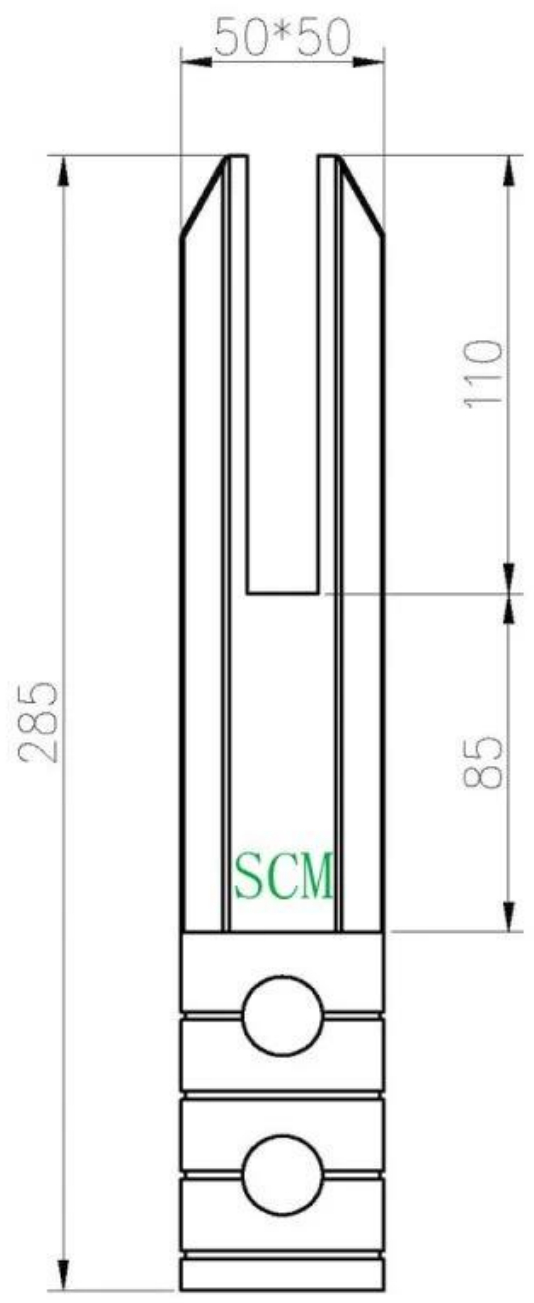

## Five Types Glass Spigot

Part No.	Material	Finish	Glass thickness	Remarks
<a href="#">SBM</a>	Duplex 2205 316SS 304SS	Satin/Mirror	10-13.52mm	
<a href="#">RBM</a>	Duplex 2205 316SS 304SS	Satin/Mirror	10-13.52mm	
<a href="#">SCM</a>	Duplex 2205 316SS 304SS	Satin/Mirror	10-13.52mm	Extra length is available by welding
<a href="#">RCM</a>	Duplex 2205 316SS 304SS	Satin/Mirror	10-13.52mm	Extra length is available by welding
<a href="#">SFM</a>	Duplex 2205 316SS 304SS	Satin/Mirror	10-13.52mm	

Part No.: SFM

**KEBIL** 科比奥®

**KEBIL** 科比奥®

**Technical drawing**  
**SBM&SCM**

**RBM&RCM**

**KEBIL** 科比奥

Side Mounted SFM

Application Drawings