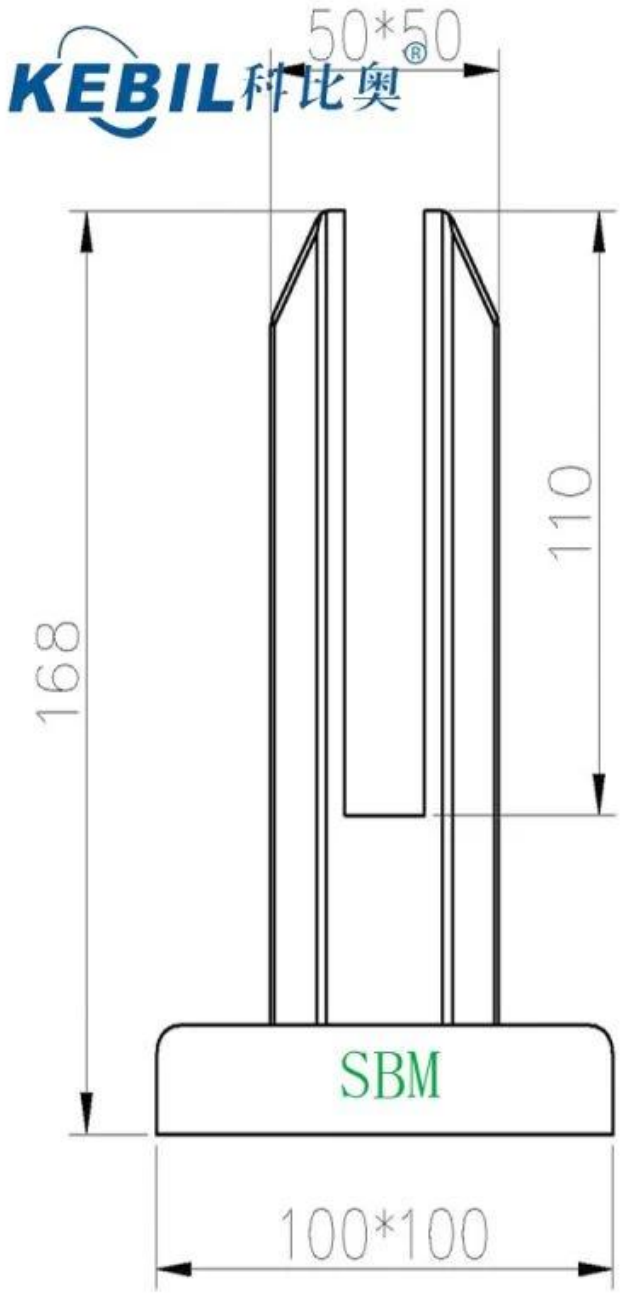

## Five Types Glass Spigot

Part No.	Material	Finish	Glass thickness	Remarks
<a href="#">SBM</a>	Duplex 2205 316SS 304SS	Satin/Mirror	10-13.52mm	
<a href="#">RBM</a>	Duplex 2205 316SS 304SS	Satin/Mirror	10-13.52mm	
<a href="#">SCM</a>	Duplex 2205 316SS 304SS	Satin/Mirror	10-13.52mm	Extra length is available by welding
<a href="#">RCM</a>	Duplex 2205 316SS 304SS	Satin/Mirror	10-13.52mm	Extra length is available by welding
<a href="#">SFM</a>	Duplex 2205 316SS 304SS	Satin/Mirror	10-13.52mm	

Part No.: SFM

**KEBIL** 科比奥®

**KEBIL** 科比奥®

**Technical drawing**  
**SBM&SCM**

**RBM&RCM**

**KEBIL** 科比奥

Side Mounted SFM

Application Drawings