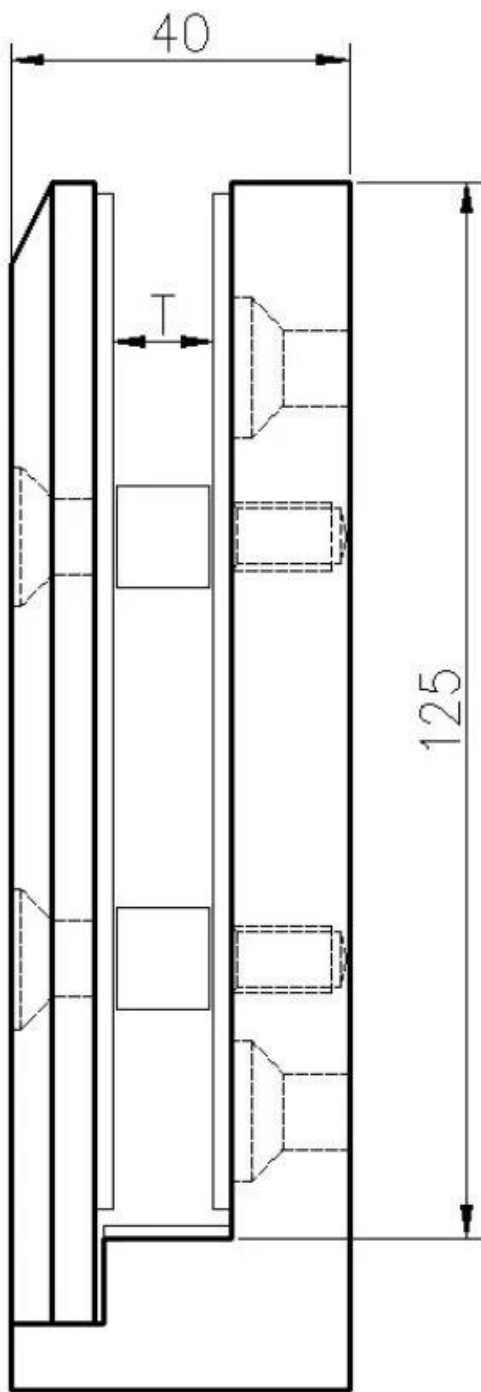

## Five Types Glass Spigot

Part No.	Material	Finish	Glass thickness	Remarks
<a href="#">SBM</a>	Duplex 2205 316SS 304SS	Satin/Mirror	10-13.52mm	
<a href="#">RBM</a>	Duplex 2205 316SS 304SS	Satin/Mirror	10-13.52mm	
<a href="#">SCM</a>	Duplex 2205 316SS 304SS	Satin/Mirror	10-13.52mm	Extra length is available by welding
<a href="#">RCM</a>	Duplex 2205 316SS 304SS	Satin/Mirror	10-13.52mm	Extra length is available by welding
<a href="#">SFM</a>	Duplex 2205 316SS 304SS	Satin/Mirror	10-13.52mm	

Part No.: SFM

**KEBIL** 科比奥®

**KEBIL** 科比奥®

**Technical drawing**  
**SBM&SCM**

**RBM&RCM**

**KEBIL** 科比奥

Side Mounted SFM

Application Drawings