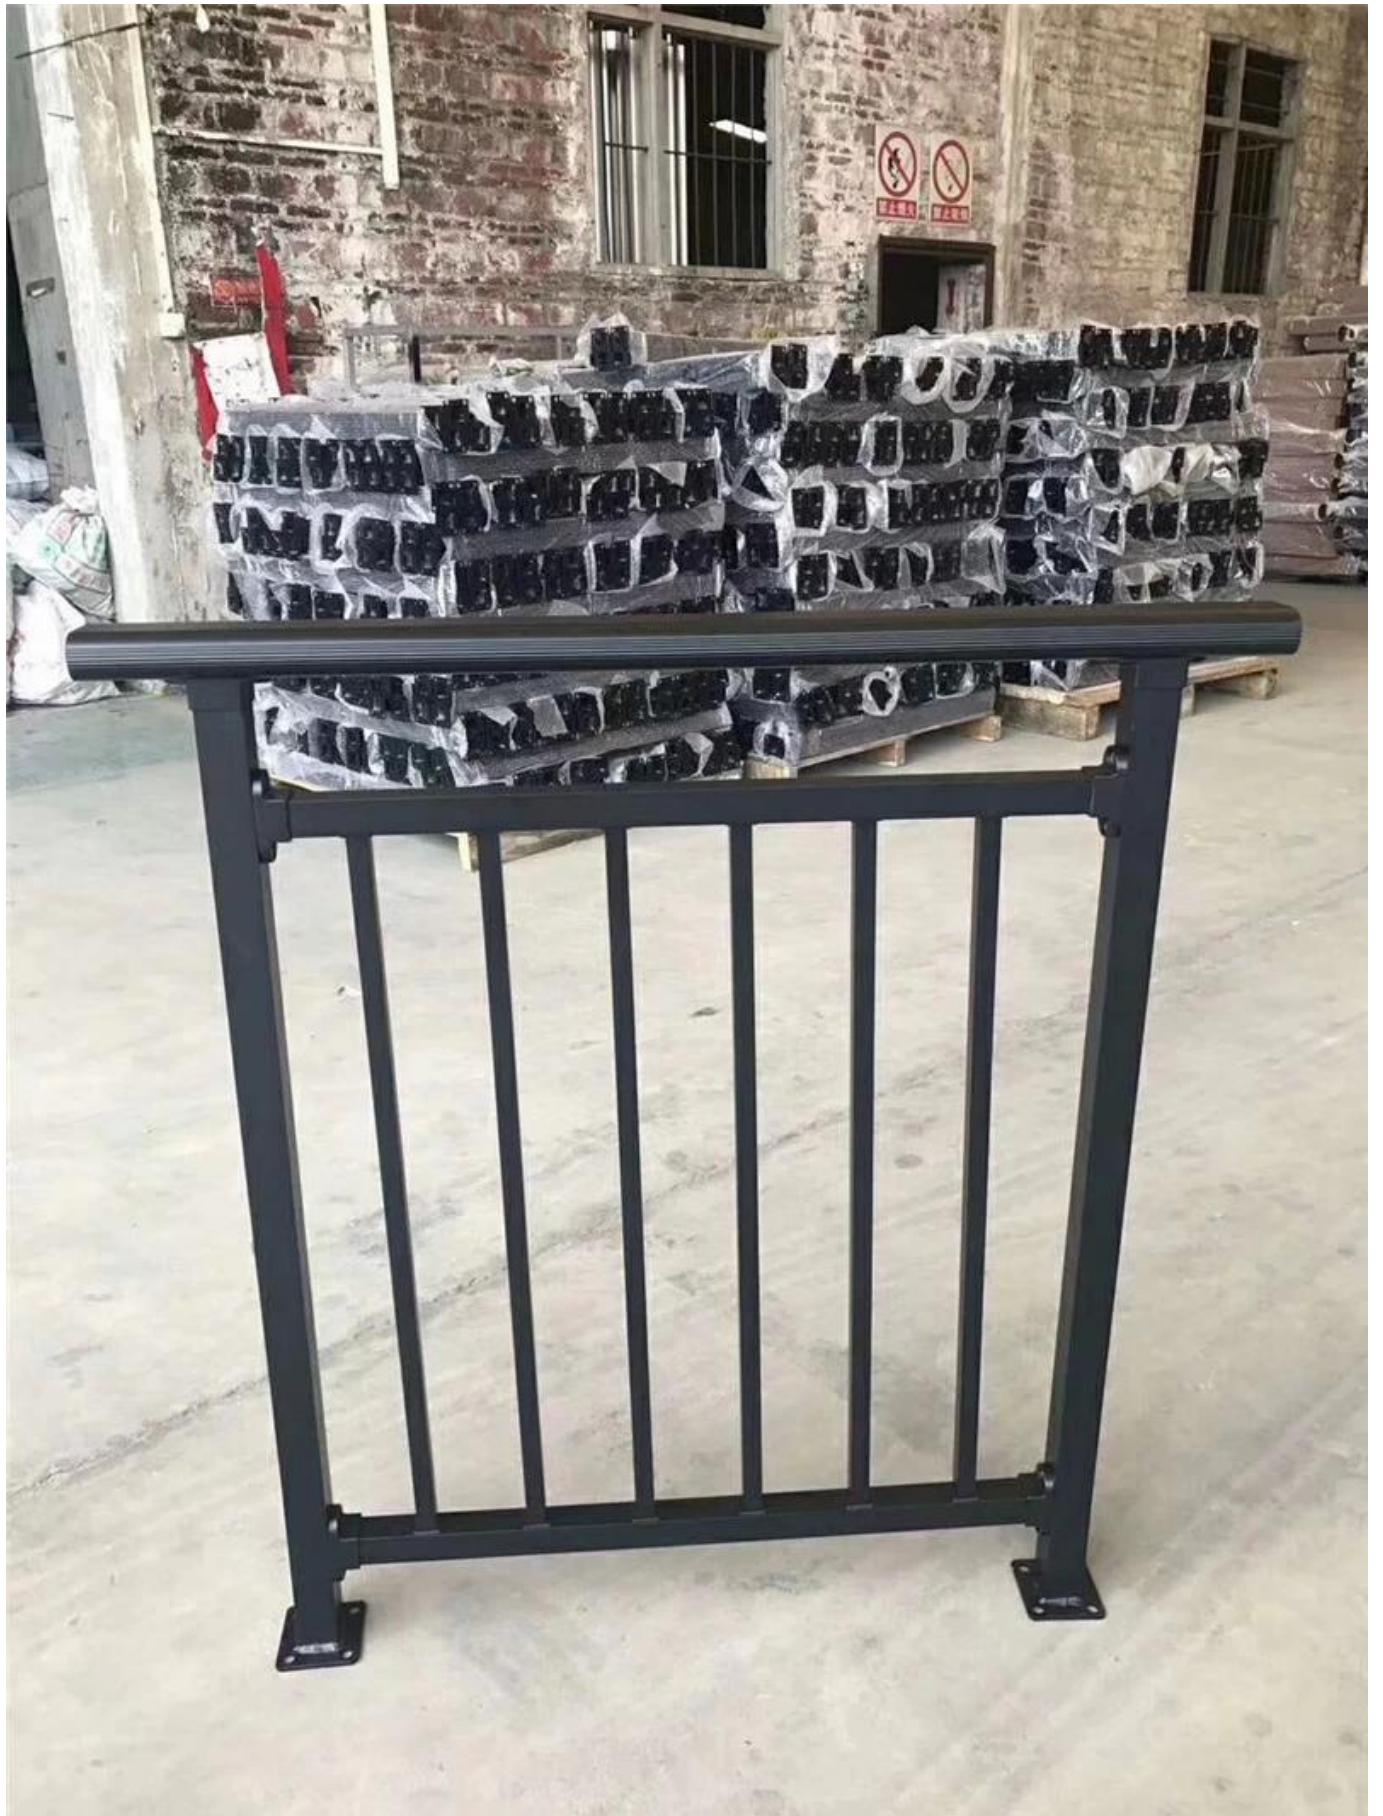

Shenzhen Launch manufactures High strength black powder coated zinc steel fence for stairs , balcony , road , bridge etc.

Features-

|                |   |
|----------------|---|
| Item           | Zinc steel fence  |
| Material       | steel or aluminum   |
| Finish         | zinc coating, powder coating  |
| Top handrail   |  <p>80x40mm oval</p>   |
| Main post      |  <p>40x40mm</p>  |
| Middle bar     |  <p>32*32mm</p>   |
| vertical posts | 12*12mm   |
| Accessories    |  <p>post to handrail bracket/mid bar to post bracket</p> |
| Assembly       | easy to install with screws   |
| MOQ            | 1 set   |

More available sizes -

Sample kit of zinc steel fence-

More designs of steel fence , with just a middle bar-

Production photos of zinc steel fence-

Project photos of zinc steel fence-