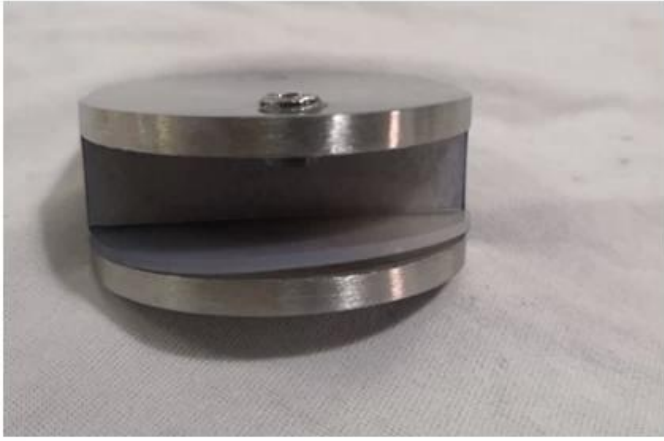

More Glass Railing Clamp Designs: