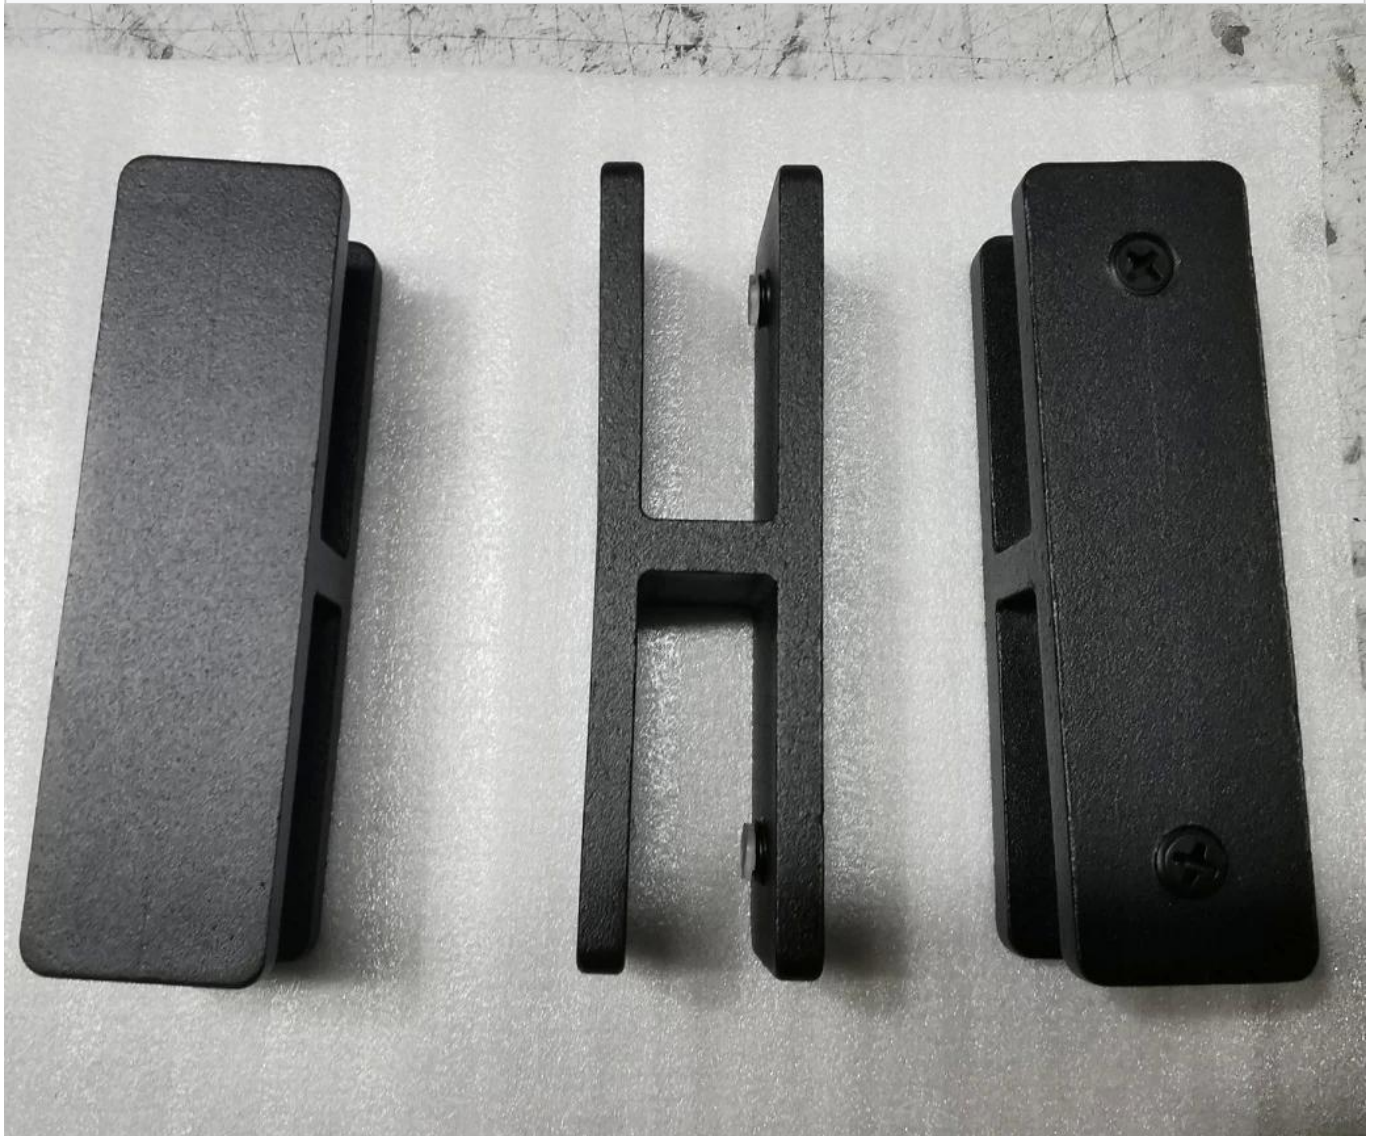

Hot Sale Chrome or Black Double Side Fix Balcony Railing Stainless Steel 180 Degree Glass Clamp

Product	180 Degree glass to glass clamp, glass railing clamp
Material	Stainless Steel 304(L) / 316(L)
Technology	Casting, Punching, Welding
Designs	D Type, Square Type, Two-Way, Corner, etc.
Size	50x40x25mm, 45x45x27mm, 100x40x23mm, or Customized
Glass Thickness	6.0 - 20.0mm, or Customized
Pipe Diameter	38.1mm, 42.4mm, 50.8mm, or Customized
Surface Finish	Satin, Polished, Mirror, Chrome Plated, PVD, etc.
Installation	Screwing
Application	Balustrade, Railing, Handrail, Stair, Balcony
Packaging	Plastic/Bubble Bags + Paper Boxes + Cartons + Pallets, or Customized