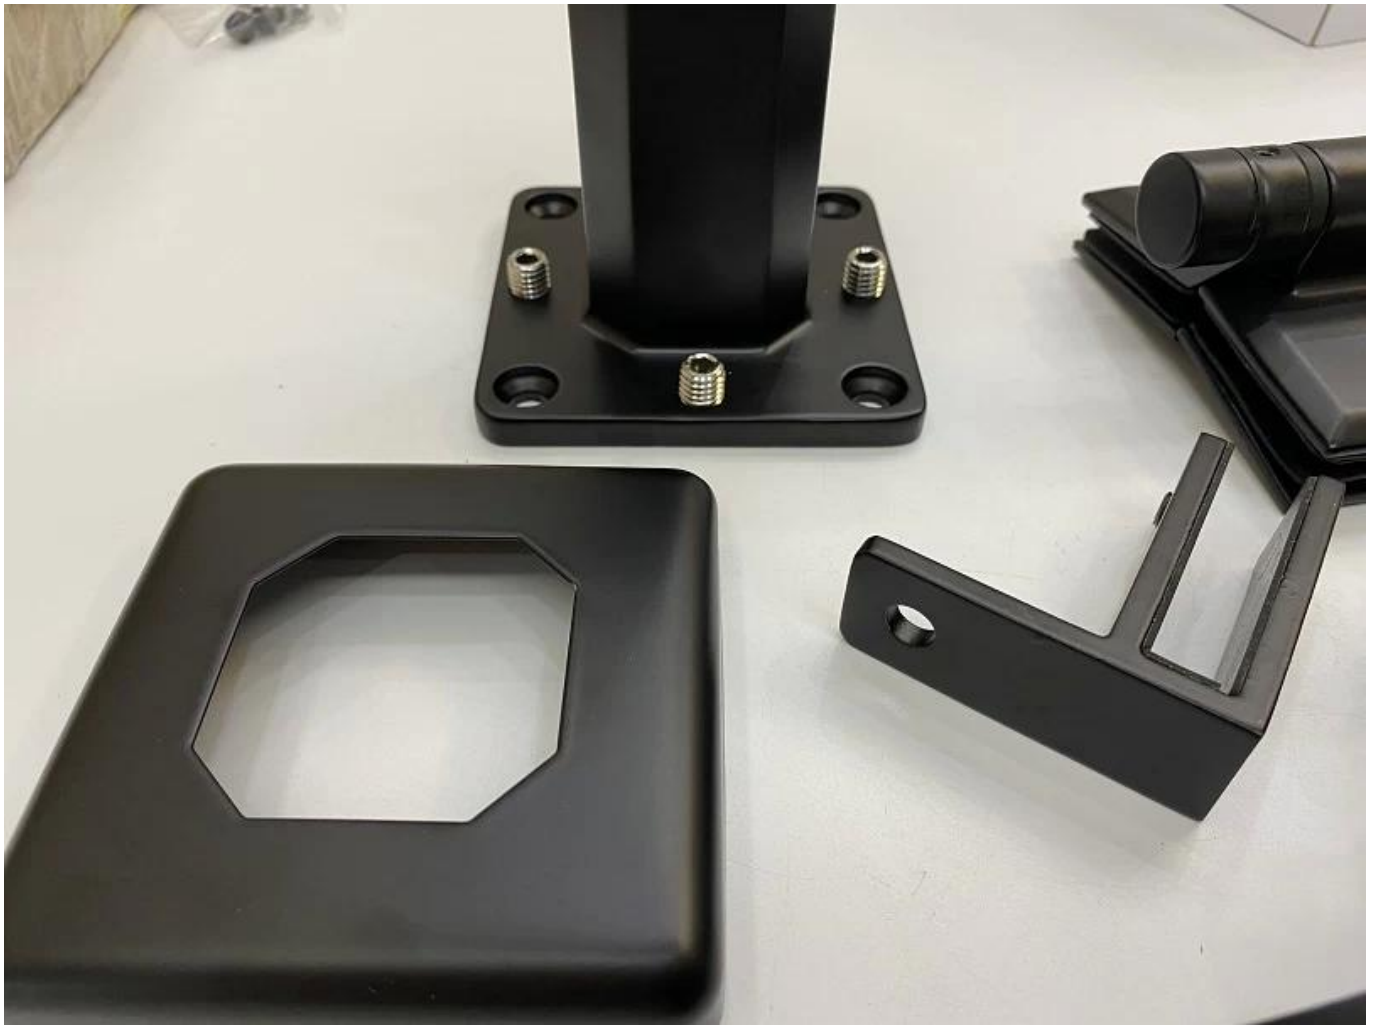

Clear photos for the surface treatment: