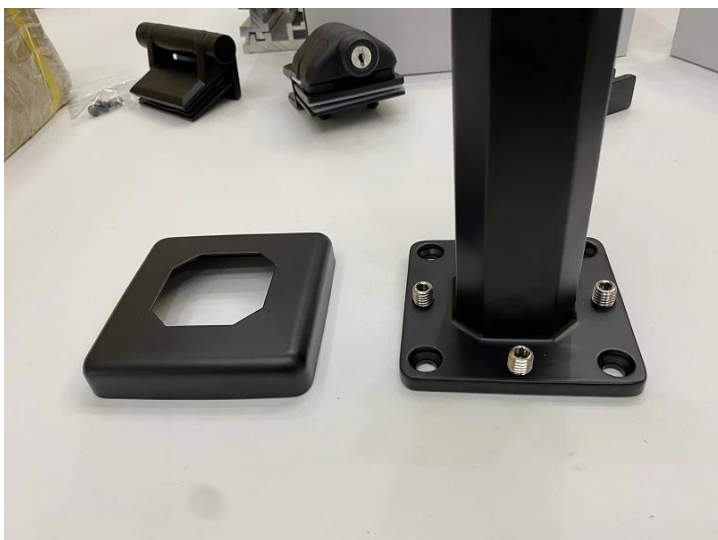

Glass Railing Spigot: