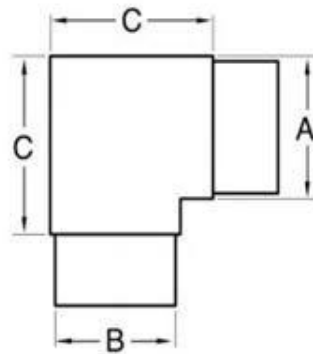

for tube size: 40 x 40mm or 50 x 50mm

OEM available, can be made as per your request

S401, square tube connector, 40x40mm, suits to 1.5mm thickness pipe;

Size and dimension;

Item	A	B	C
S401	40	37	50

S403, 3 way tube connector

Mirror polished;

Size and dimension

				mm
Item	A	B	C	
S403	40	37	50	

Tube connector are widely used at pipe/tube handrail for balcony, staircase, deck and so on.

Please send your inquiry to sales04@launch-china.cn