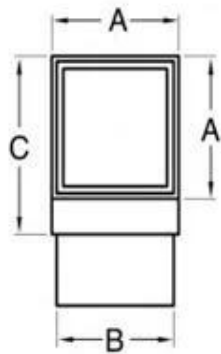

for tube size: 40 x 40mm or 50 x 50mm

OEM available, can be made as per your request

S401, square tube connector, 40x40mm, suits to 1.5mm thickness pipe;

Size and dimension;

Item	A	B	C
S401	40	37	50

S403, 3 way tube connector

Mirror polished;

Size and dimension

				mm
Item	A	B	C	
S403	40	37	50	

Tube connector are widely used at pipe/tube handrail for balcony, staircase, deck and so on.

Please send your inquiry to sales04@launch-china.cn