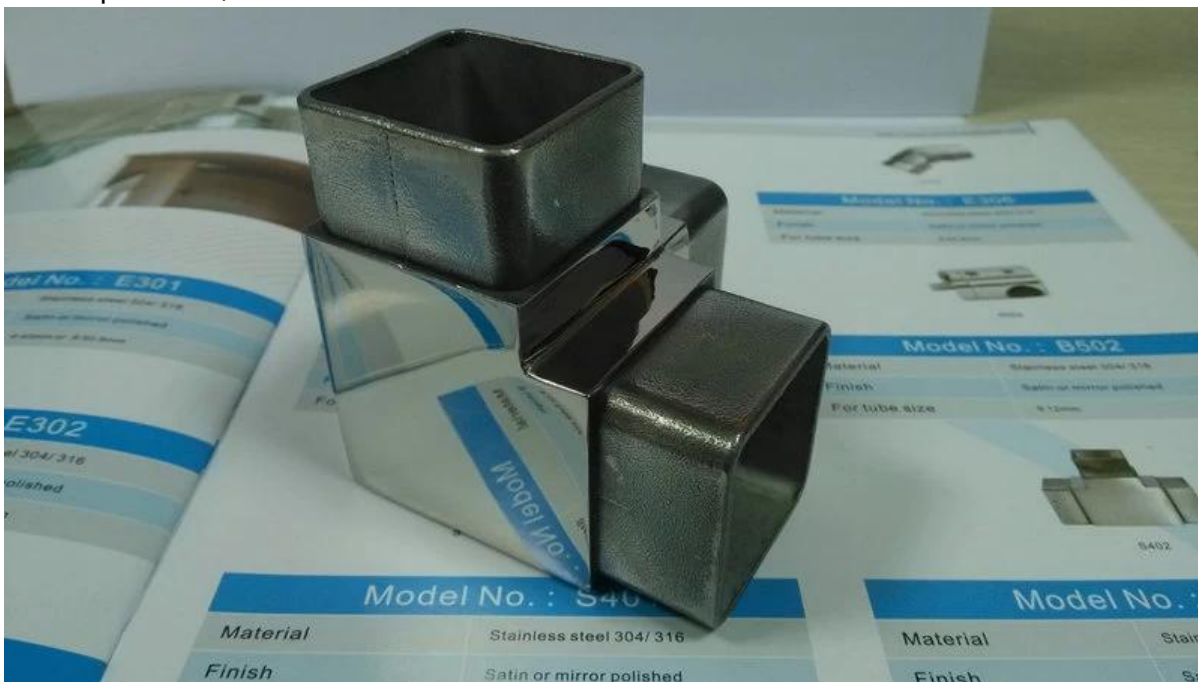

Hot selling stainless steel tube connector for railing

Material:stainless steel 304 or 316

304 for interior use

316 for exterior use

satin or mirror polished

certificate: ISO9001:2008

country origin: China

sample available

for tube size: 40 x 40mm or 50 x 50mm

OEM available, can be made as per your request

S401, square tube connector, 40x40mm, suits to 1.5mm thickness pipe;

Size and dimension;

Item	A	B	C
S401	40	37	50

S403, 3 way tube connector

Mirror polished;

Size and dimension

				mm
Item	A	B	C	
S403	40	37	50	

Tube connector are widely used at pipe/tube handrail for balcony, staircase, deck and so on.

Please send your inquiry to sales04@launch-china.cn