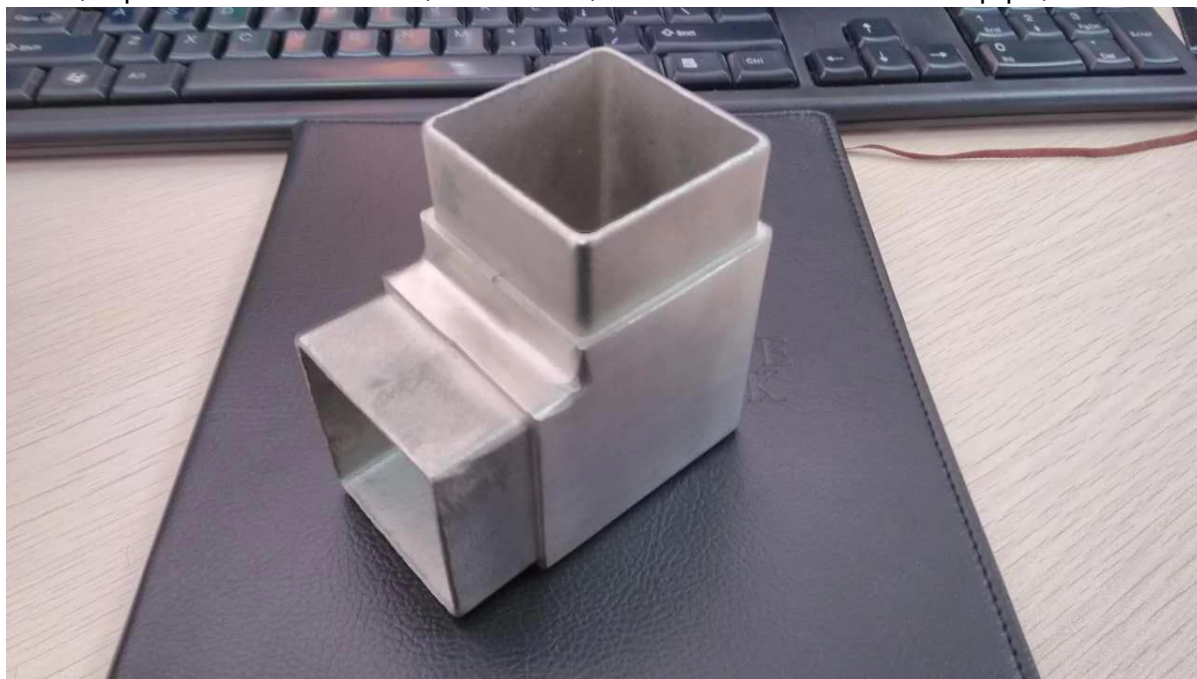

Hot selling stainless steel tube connector for railing

Material:stainless steel 304 or 316

304 for interior use

316 for exterior use

satin or mirror polished

certificate: ISO9001:2008

country origin: China

sample available

for tube size: 40 x 40mm or 50 x 50mm

OEM available, can be made as per your request

S401, square tube connector, 40x40mm, suits to 1.5mm thickness pipe;

Size and dimension;

Item	A	B	C
S401	40	37	50

S403, 3 way tube connector

Mirror polished;

Size and dimension

				mm
Item	A	B	C	
S403	40	37	50	

Tube connector are widely used at pipe/tube handrail for balcony, staircase, deck and so on.

Please send your inquiry to sales04@launch-china.cn