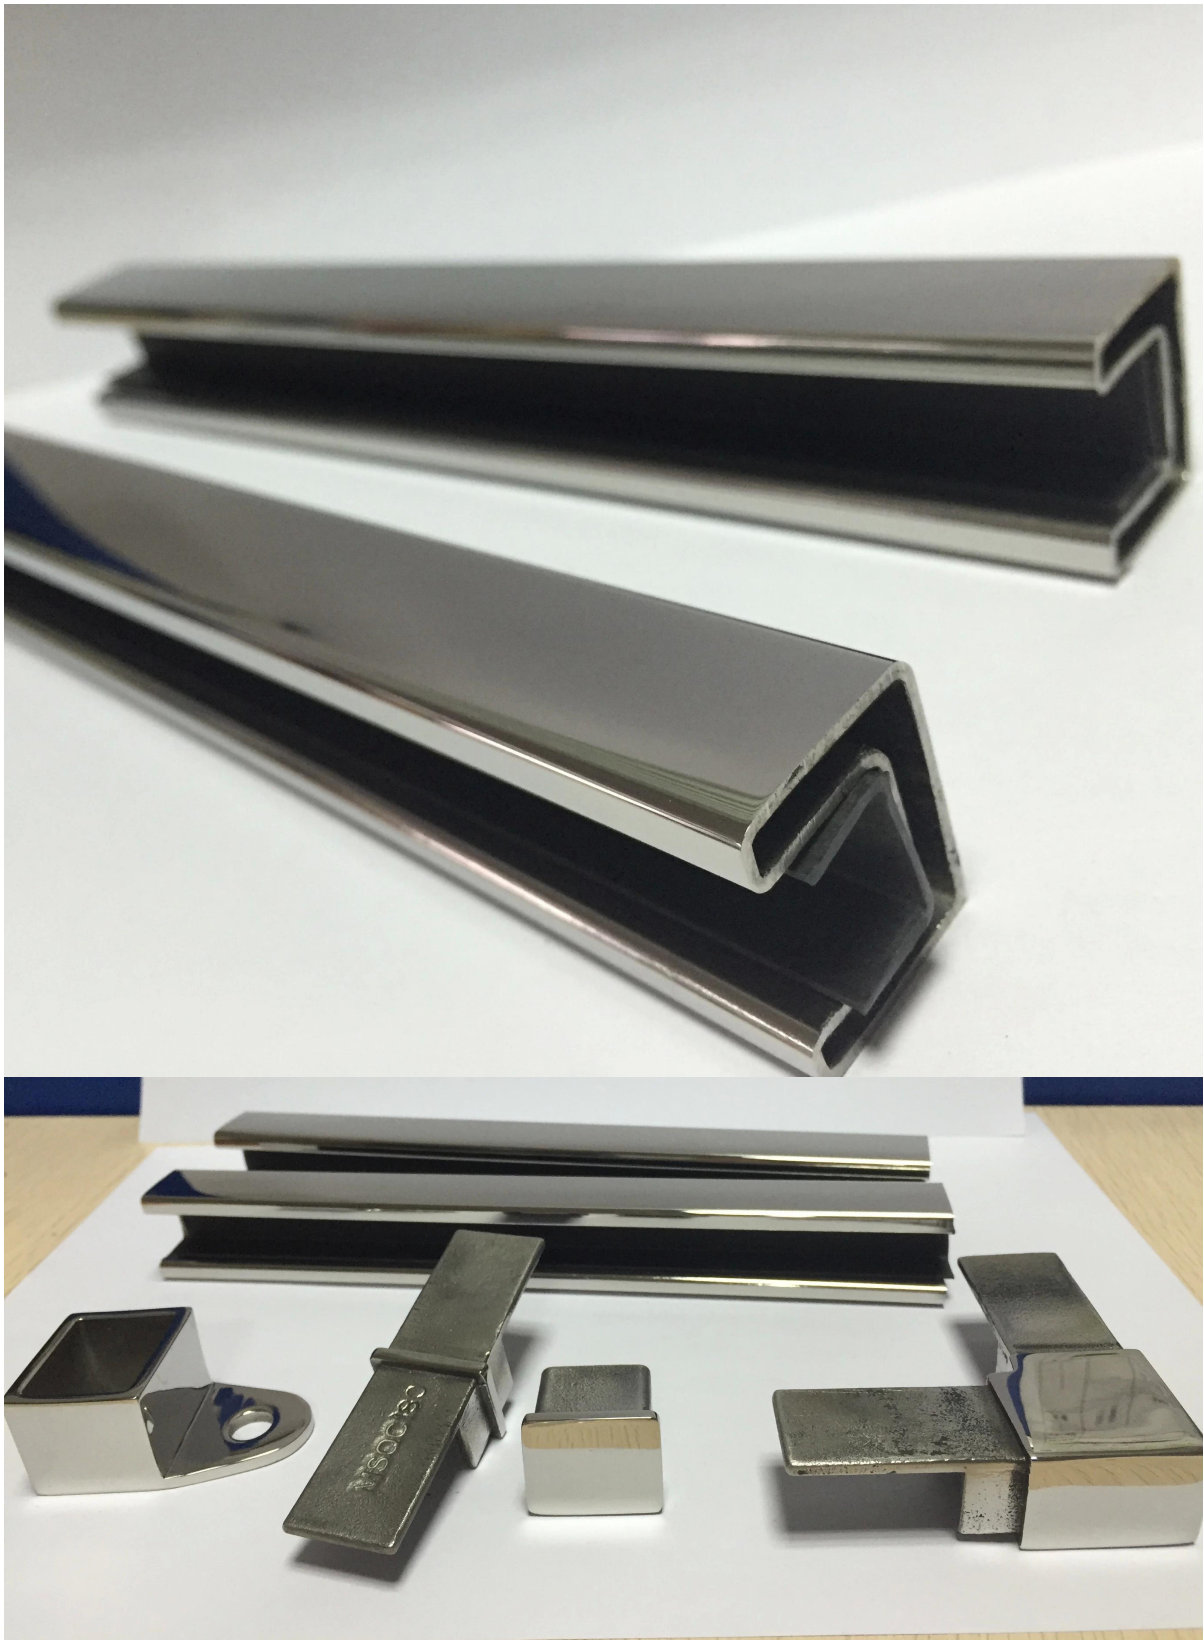

## Hot selling various types square slot tube fittings

Material: stainless steel 316

Finish: satin brushed or mirror polished;

size: for 25\*21mm square tube slot handrail;

Fittings:

MSQC180 connector;

MSQC90 connector;

MSQCAP end cap;

MSQCW wall mounting connector

MOQ: no strict limit;

Origin: China

Square tube slot handrail and fittings;

# Square slot handrail series

Mirror polished:

Tube slot package: cardboard box, **3mm thickness;**

Project at pool fence, balcony, deck glass balustrade;

**Slot tube handrail with glass spigots;**

Slot tube handrail with glass standoffs;

Slot tube handrail is used at the top of glass fence, which make your frameless, semi-frameless glass balustrade more steady and stronger, and to protect you hand.

Please send inquiry to [sales04@launch-china.cn](mailto:sales04@launch-china.cn), thanks!!