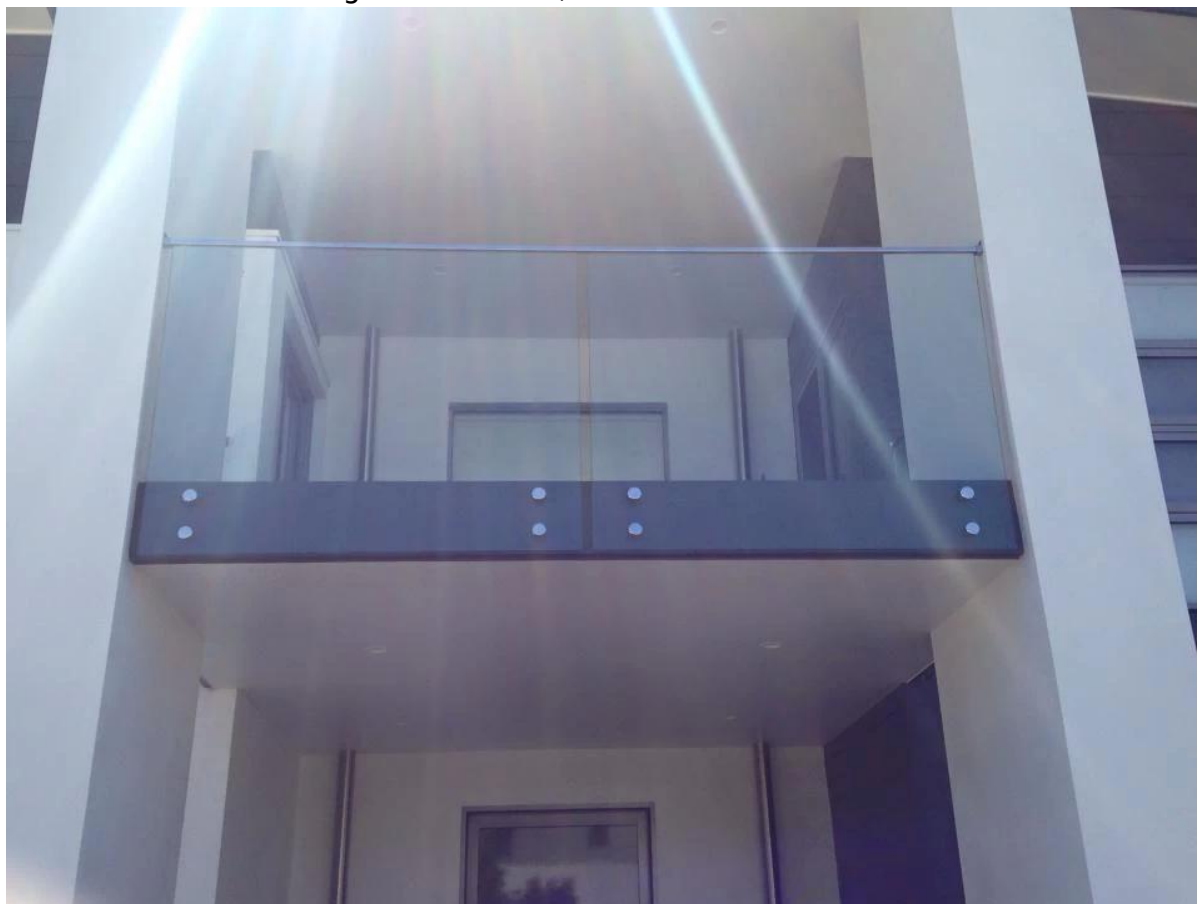

## Hot selling various types square slot tube fittings

Material: stainless steel 316

Finish: satin brushed or mirror polished;

size: for 25\*21mm square tube slot handrail;

Fittings:

MSQC180 connector;

MSQC90 connector;

# Square slot handrail series

Mirror polished:

Tube slot package: cardboard box, **3mm thickness;**

Project at pool fence, balcony, deck glass balustrade;

**Slot tube handrail with glass spigots;**

Slot tube handrail with glass standoffs;

Slot tube handrail is used at the top of glass fence, which make your frameless, semi-frameless glass balustrade more steady and stronger, and to protect you hand.

Please send inquiry to [sales04@launch-china.cn](mailto:sales04@launch-china.cn), thanks!!