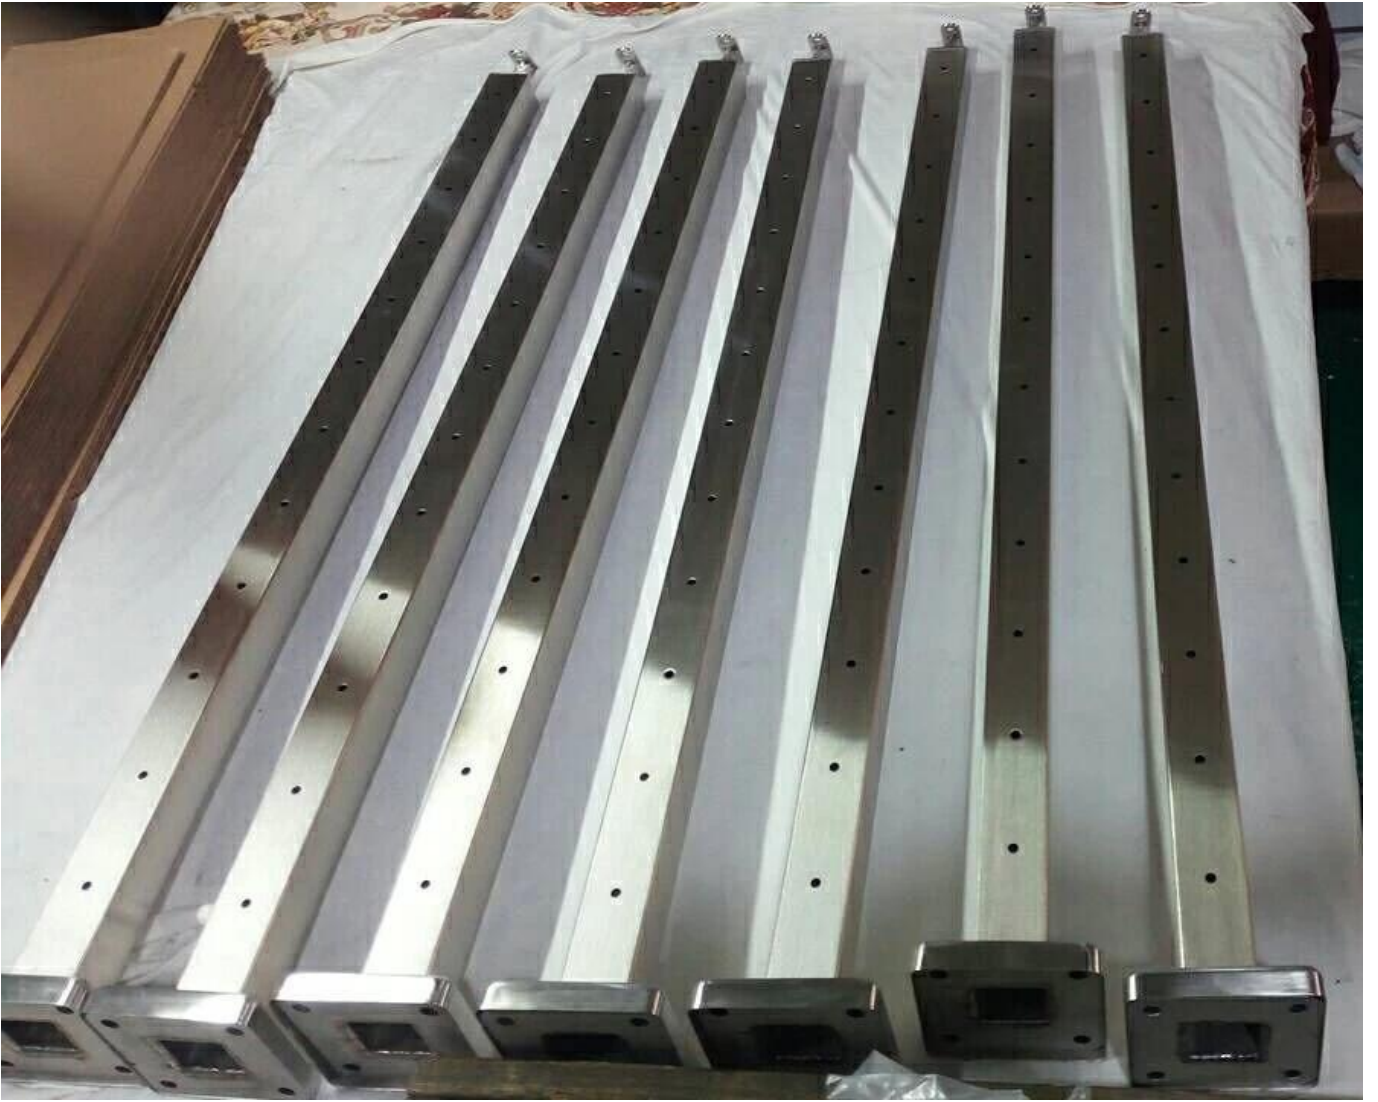

Indoor Balustrades Handrails Easy Diy Cable Railing Post For Stair Railing

Type:	Round or square post, side mount or top mount post
Material:	stainless steel 316
Color:	Mirror/satin /Black
Diameter :	38.1mm/42.4mm/48.3mm/50.8mm
Cable Thickness	3mm, 4mm, 5mm or 6mm
High	900mm to 1200mm, or as your request

Round design top/floor mounted post:

Square design top mount post:

Different kinds of cable railing fittings:

7×19 Strands stainless steel cable:

Handrail tube and accessories:

50*25(mm) handrail tube

Handrail tube middle connector