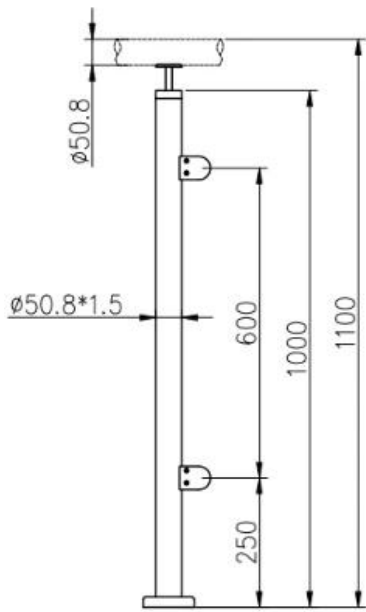

Glass Railing / Glass Balcony Railing / Stair Railing

1	Material & Finish	Stainless steel 304/316; Satin or mirror finish
2	Height	1000MM / Custom size
3	Stanchion Post	D50.8*1.5(mm) tube; 4 way adjustable top rail bracket; Square or Round Glass Clamp.
4	Top Rail	D50.8*1.5(mm) Hollow Tube
5	Security Railing	10mm/12mm Tempered Clear Glass Panel
6	Usage & Location	Baluster, Balustrade, Banister, Fence, Handrail, Railings; Balcony, Bridge, Deck, Garden, Patio, Pool, Porch, Stair, Terrace
7	Installation	Top/Side mounted
8	Package	EPE+Inner box+Carton
9	Service	1, Matchable accessories and fittings are provided ; 2, Construction planning; 3, Professional engineer advices; 4, Installation guiding; 5, OEM, ODM , Customer design;
10	Contact	EMAIL, SKYPE, WhatsApp, WeChat and QQ are shown as watermark on pictures below

LCH-106

LCH-107

LCH-108

Installation:

Glass Clamp Installation Guide

Mark and centre punch desired location of blind rivet nut location.

Drill centre punched hole in tube to suit blind rivet nut.

Insert blind rivet nut into tube and fasten with blind rivet tool.

Check installed blind rivet nut is secure and ready for install.

Align half glass clamp with blind rivet nut inline position. Screw in button head cap screw into thread and tighten with hex key.

Select appropriate rubber gasket to suit glass panel thickness. Install rubber gasket into both sides of glass clamp. (Note rubber gasket marked with sizes).