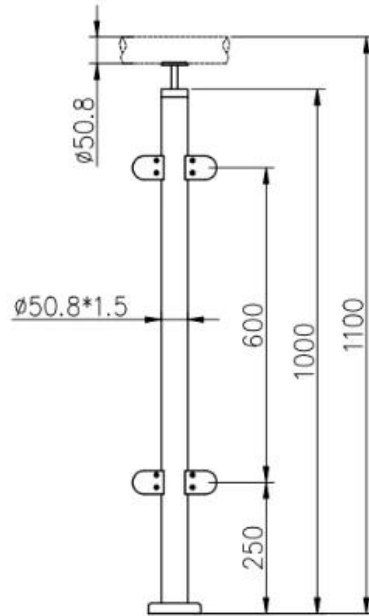

Glass Railing / Glass Balcony Railing / Stair Railing

1	Material & Finish	Stainless steel 304/316; Satin or mirror finish
2	Height	1000MM / Custom size
3	Stanchion Post	D50.8*1.5(mm) tube; 4 way adjustable top rail bracket; Square or Round Glass Clamp.
4	Top Rail	D50.8*1.5(mm) Hollow Tube
5	Security Railing	10mm/12mm Tempered Clear Glass Panel
6	Usage & Location	Baluster, Balustrade, Banister, Fence, Handrail, Railings; Balcony, Bridge, Deck, Garden, Patio, Pool, Porch, Stair, Terrace
7	Installation	Top/Side mounted
8	Package	EPE+Inner box+Carton
9	Service	1, Matchable accessories and fittings are provided ; 2, Construction planning; 3, Professional engineer advices; 4, Installation guiding; 5, OEM, ODM , Customer design;
10	Contact	EMAIL, SKYPE, WhatsApp, WeChat and QQ are shown as watermark on pictures below

LCH-106

LCH-107

LCH-108

Installation:

Glass Clamp Installation Guide

Mark and centre punch desired location of blind rivet nut location.

Drill centre punched hole in tube to suit blind rivet nut.

Insert blind rivet nut into tube and fasten with blind rivet tool.

Check installed blind rivet nut is secure and ready for install.

Align half glass clamp with blind rivet nut inline position. Screw in button head cap screw into thread and tighten with hex key.

Select appropriate rubber gasket to suit glass panel thickness. Install rubber gasket into both sides of glass clamp. (Note rubber gasket marked with sizes).

If heavier clamping load is required please use supplied glass clamp pin, during the install process. Note glass panels will require drilling in order to fit glass clamp pins.

Fit glass panel into position, install second half of glass clamp secure with provided hex screws.