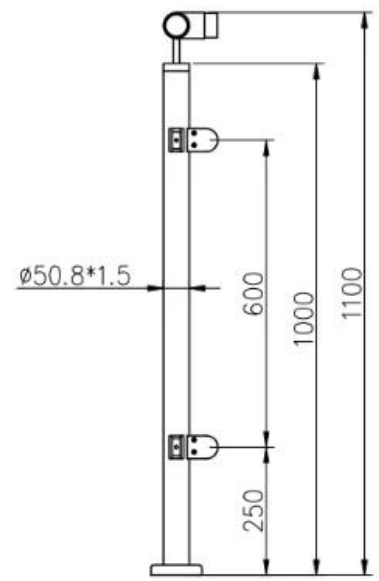

Glass Railing / Glass Balcony Railing / Stair Railing

1	Material & Finish	Stainless steel 304/316; Satin or mirror finish
2	Height	1000MM / Custom size
3	Stanchion Post	D50.8*1.5(mm) tube; 4 way adjustable top rail bracket; Square or Round Glass Clamp.
4	Top Rail	D50.8*1.5(mm) Hollow Tube
5	Security Railing	10mm/12mm Tempered Clear Glass Panel
6	Usage & Location	Baluster, Balustrade, Banister, Fence, Handrail, Railings; Balcony, Bridge, Deck, Garden, Patio, Pool, Porch, Stair, Terrace
7	Installation	Top/Side mounted
8	Package	EPE+Inner box+Carton
9	Service	1, Matchable accessories and fittings are provided ; 2, Construction planning; 3, Professional engineer advices; 4, Installation guiding; 5, OEM, ODM , Customer design;
10	Contact	EMAIL, SKYPE, WhatsApp, WeChat and QQ are shown as watermark on pictures below

LCH-106

LCH-107

LCH-108

Installation:

Glass Clamp Installation Guide

Mark and centre punch desired location of blind rivet nut location.

Drill centre punched hole in tube to suit blind rivet nut.

Insert blind rivet nut into tube and fasten with blind rivet tool.

Check installed blind rivet nut is secure and ready for install.

Align half glass clamp with blind rivet nut inline position. Screw in button head cap screw into thread and tighten with hex key.

Select appropriate rubber gasket to suit glass panel thickness. Install rubber gasket into both sides of glass clamp. (Note rubber gasket marked with sizes).

If heavier clamping load is required please use supplied glass clamp pin, during the install process. Note glass panels will require drilling in order to fit glass clamp pins.

Fit glass panel into position, install second half of glass clamp secure with provided hex screws.