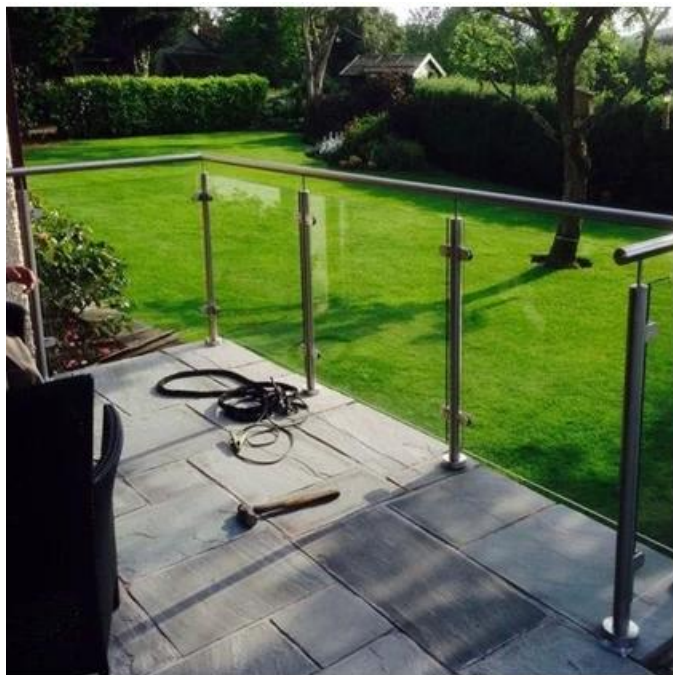

Glass Railing / Glass Balcony Railing / Stair Railing

1	Material & Finish	Stainless steel 304/316; Satin or mirror finish
2	Height	1000MM / Custom size
3	Stanchion Post	D50.8*1.5(mm) tube; 4 way adjustable top rail bracket; Square or Round Glass Clamp.
4	Top Rail	D50.8*1.5(mm) Hollow Tube
5	Security Railing	10mm/12mm Tempered Clear Glass Panel
6	Usage & Location	Baluster, Balustrade, Banister, Fence, Handrail, Railings; Balcony, Bridge, Deck, Garden, Patio, Pool, Porch, Stair, Terrace
7	Installation	Top/Side mounted
8	Package	EPE+Inner box+Carton
9	Service	1, Matchable accessories and fittings are provided ; 2, Construction planning; 3, Professional engineer advices; 4, Installation guiding; 5, OEM, ODM , Customer design;
10	Contact	EMAIL, SKYPE, WhatsApp, WeChat and QQ are shown as watermark on pictures below

If heavier clamping load is required please use supplied glass clamp pin, during the install process. Note glass panels will require drilling in order to fit glass clamp pins.

Fit glass panel into position, install second half of glass clamp secure with provided hex screws.

Tighten glass clamps with hex key, and check glass panel are secure with no movement.

Project show

For balcony railing designs:

Feel free to contact us:
Eve Chow
sales03@launch-china.cn
HP/WhatsApp: +8613686807796