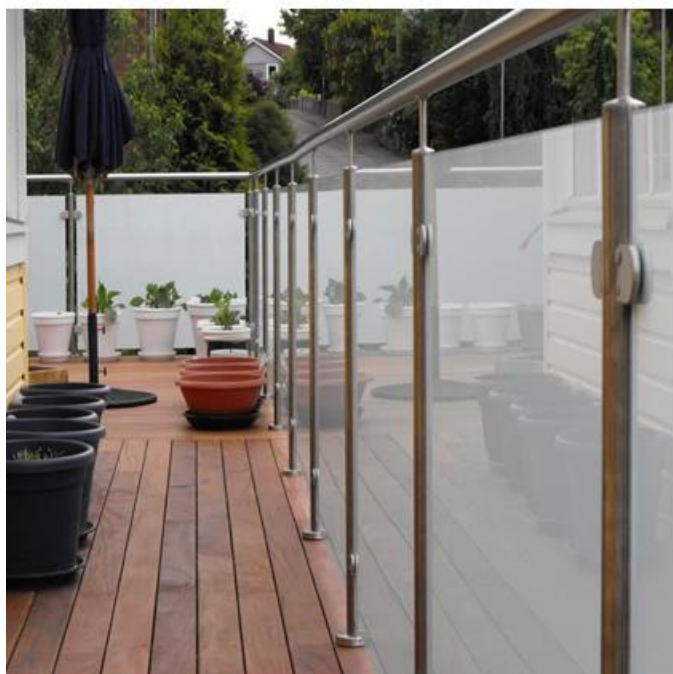

Glass Railing / Glass Balcony Railing / Stair Railing

1	Material & Finish	Stainless steel 304/316; Satin or mirror finish
2	Height	1000MM / Custom size
3	Stanchion Post	D50.8*1.5(mm) tube; 4 way adjustable top rail bracket; Square or Round Glass Clamp.
4	Top Rail	D50.8*1.5(mm) Hollow Tube
5	Security Railing	10mm/12mm Tempered Clear Glass Panel
6	Usage & Location	Baluster, Balustrade, Banister, Fence, Handrail, Railings; Balcony, Bridge, Deck, Garden, Patio, Pool, Porch, Stair, Terrace
7	Installation	Top/Side mounted
8	Package	EPE+Inner box+Carton
9	Service	1, Matchable accessories and fittings are provided ; 2, Construction planning; 3, Professional engineer advices; 4, Installation guiding; 5, OEM, ODM , Customer design;
10	Contact	EMAIL, SKYPE, WhatsApp, WeChat and QQ are shown as watermark on pictures below

Tighten glass clamps with hex key, and check glass panel are secure with no movement.

Project show

For balcony railing designs:

Feel free to contact us:
Eve Chow
sales03@launch-china.cn
HP/WhatsApp: +8613686807796