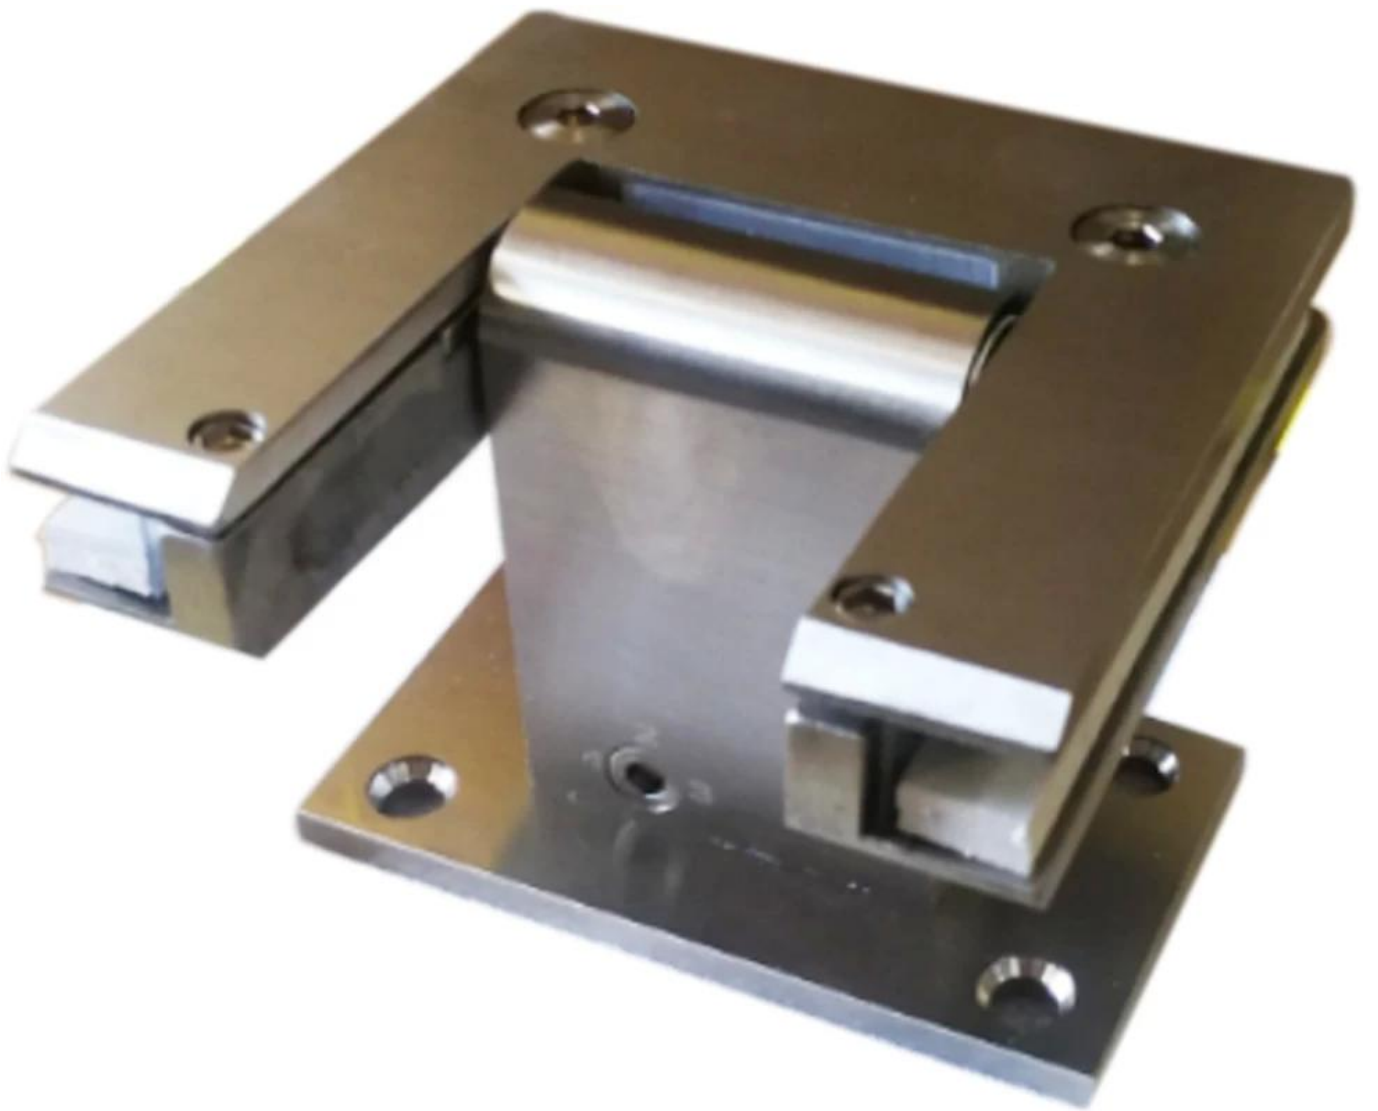

Interior Oil Dynamic Hydraulic Glass Door

Hinges for interior shower glass Doors , we have 180 degree glass to glass type hinge & glass to wall type hinge available .

Specs. for Oil Dynamic Hydraulic Glass Door Hinges -

Material	304 stainless steel
Finish	Brushed , polished , matte black
Max. Glass Door width	1000mm
Max. Glass Door Weight	80kg /pair of hinge
Function	90 degree hold open
Glass thickness	8-13.52mm thickness
Mounting	Glass to Wall
Door Type	Swinging
Adjustable	Yes
Apply	Wet Enviroment

Photo display for Oil Dynamic Hydraulic Glass Door Hinges , model # B90 -

Dimensions for glass hinge-

#Production & packaging for Oil Dynamic Hydraulic Glass Door Hinges-

Installation instructions for Oil Dynamic Hydraulic Glass Door Hinges-

Video of oil Dynamic Hydraulic Glass Door Hinges -

Project photos of Oil Dynamic Hydraulic Glass Door Hinges applied on indoor shower rooms-