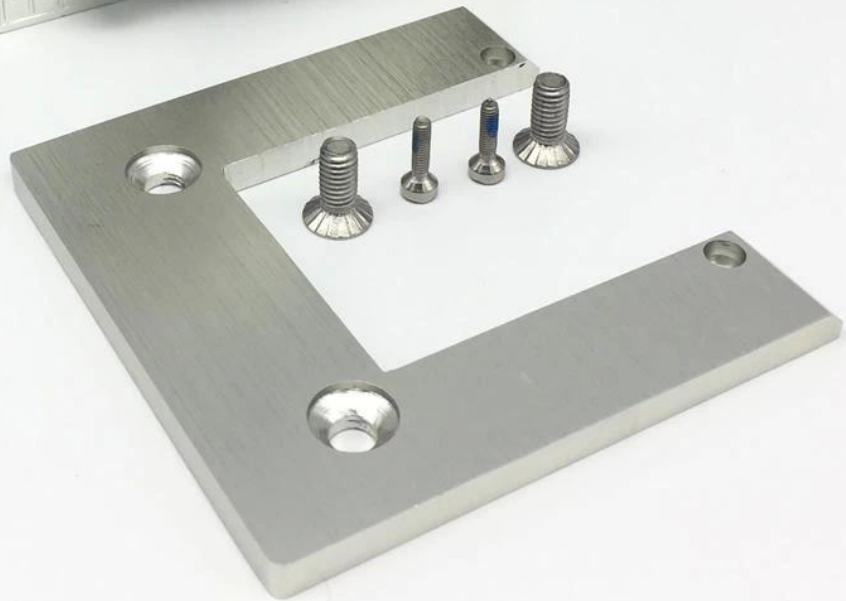

Interior Oil Dynamic Hydraulic Glass Door

Hinges for interior shower glass Doors , we have 180 degree glass to glass type hinge & glass to wall type hinge available .

Specs. for Oil Dynamic Hydraulic Glass Door Hinges -

Material	304 stainless steel
Finish	Brushed , polished , matte black
Max. Glass Door width	1000mm
Max. Glass Door Weight	80kg /pair of hinge
Function	90 degree hold open
Glass thickness	8-13.52mm thickness
Mounting	Glass to Wall
Door Type	Swinging
Adjustable	Yes
Apply	Wet Enviroment

Photo display for Oil Dynamic Hydraulic Glass Door Hinges , model # B90 -

Dimensions for glass hinge-

#Production & packaging for Oil Dynamic Hydraulic Glass Door Hinges-

Installation instructions for Oil Dynamic Hydraulic Glass Door Hinges-

Video of oil Dynamic Hydraulic Glass Door Hinges -

Project photos of Oil Dynamic Hydraulic Glass Door Hinges applied on indoor shower rooms-