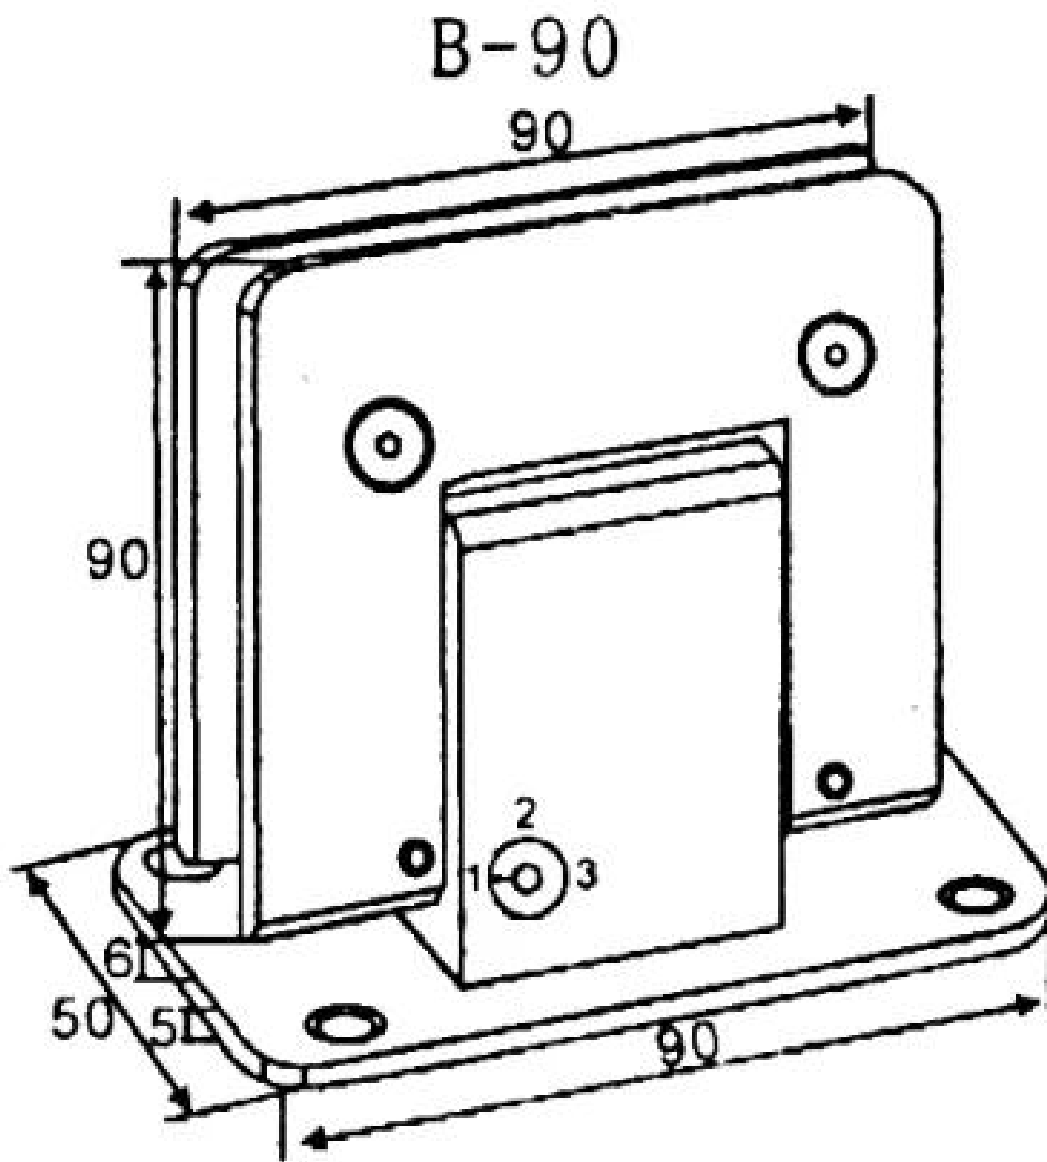

Interior Oil Dynamic Hydraulic Glass Door

Hinges for interior shower glass Doors , we have 180 degree glass to glass type hinge & glass to wall type hinge available .

Specs. for Oil Dynamic Hydraulic Glass Door Hinges -

Material	304 stainless steel
Finish	Brushed , polished , matte black
Max. Glass Door width	1000mm
Max. Glass Door Weight	80kg /pair of hinge
Function	90 degree hold open
Glass thickness	8-13.52mm thickness
Mounting	Glass to Wall
Door Type	Swinging
Adjustable	Yes
Apply	Wet Enviroment

Photo display for Oil Dynamic Hydraulic Glass Door Hinges , model # B90 -

Dimensions for glass hinge-

#Production & packaging for Oil Dynamic Hydraulic Glass Door Hinges-

Installation instructions for Oil Dynamic Hydraulic Glass Door Hinges-