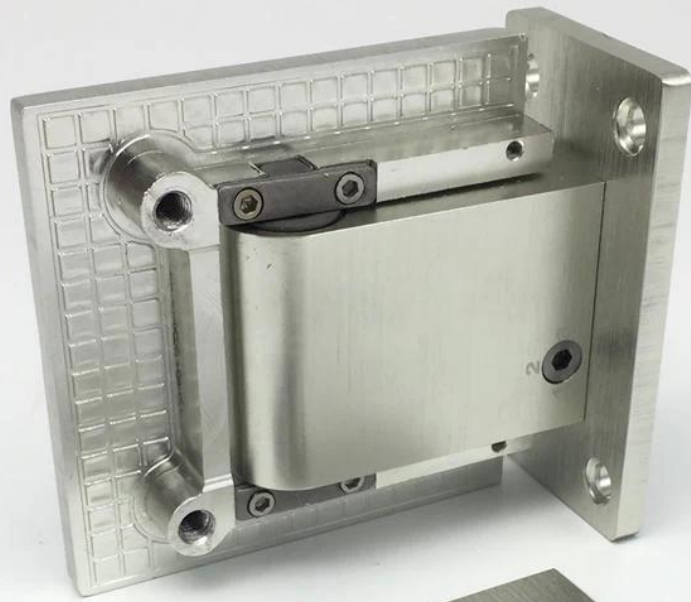

Interior Oil Dynamic Hydraulic Glass Door

Hinges for interior shower glass Doors , we have 180 degree glass to glass type hinge & glass to wall type hinge available .

Specs. for Oil Dynamic Hydraulic Glass Door Hinges -

Material	304 stainless steel
Finish	Brushed , polished , matte black
Max. Glass Door width	1000mm
Max. Glass Door Weight	80kg /pair of hinge
Function	90 degree hold open
Glass thickness	8-13.52mm thickness
Mounting	Glass to Wall
Door Type	Swinging
Adjustable	Yes
Apply	Wet Enviroment

Photo display for Oil Dynamic Hydraulic Glass Door Hinges , model # B90 -

Dimensions for glass hinge-

#Production & packaging for Oil Dynamic Hydraulic Glass Door Hinges-

Installation instructions for Oil Dynamic Hydraulic Glass Door Hinges-

Video of oil Dynamic Hydraulic Glass Door Hinges -

Project photos of Oil Dynamic Hydraulic Glass Door Hinges applied on indoor shower rooms-