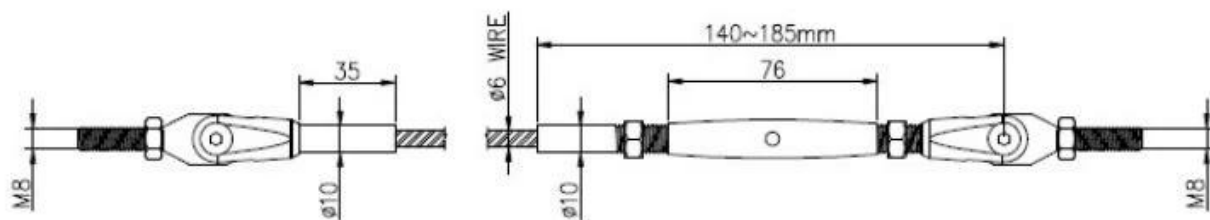

Product Show

Product name	Adjustable cable tensioner
Model No.	T804
Material	SS304/SS316
Surface finish	Satin/Mirror/Others
Cable diameter	4mm, 5mm, 6mm
Application	Indoor and outdoor cable railing system

Dimensions

Mass production

Other types of cable tensioners are available

How to install the cable tensioner?

T803 cable fitting, installation instructions

Type 1: without hydraulic crimper

Type 2: with hydraulic crimper