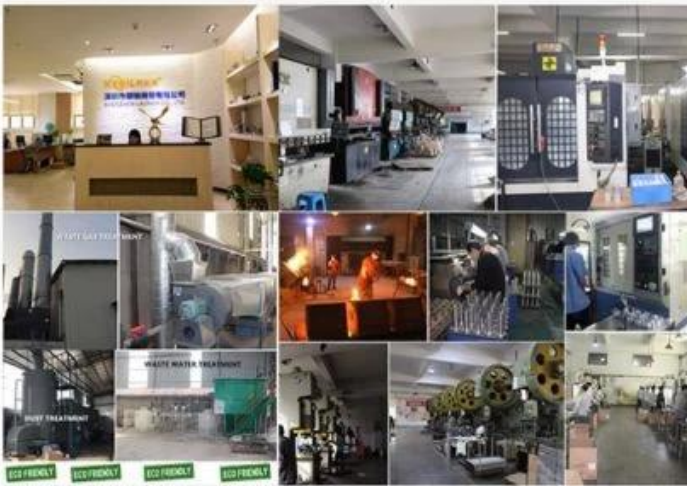

Service Provided by SGS
Report No.: 19552720_P

WHY CHOOSE US

15 YEARS EXPERIENCE

We have been manufacturing railing hardware since 2004.

ONE STOP SERVICE

We provide integrated railing solutions. We manufacture. We deliver.

PROFESSIONAL R&D TEAM

We have engineering experts for developing new products.

TOP QUALITY & GOOD PRICE

We are strict on quality control as well as cost evaluation.

ABOUT US

Shenzhen Launch Co., Ltd was established in 2004, located at Nanshan District, Shenzhen, and one hour by car from Hongkong International Airport. Our main products are high-grade building materials including stainless steel balustrade post, staircase handrail, balcony guardrail, swimming pool fence and other high-grade building materials. All the products are designed strictly according to the high-end market requirements. We have our own factory in Tangxia Town, Dongguan, with more than 50 sets of various precision equipments, such as CNC lathe, milling machine, punching machine, pipe cutter, argon welder, drilling machine, polisher, etc. which can provide customers with complete product processing services.