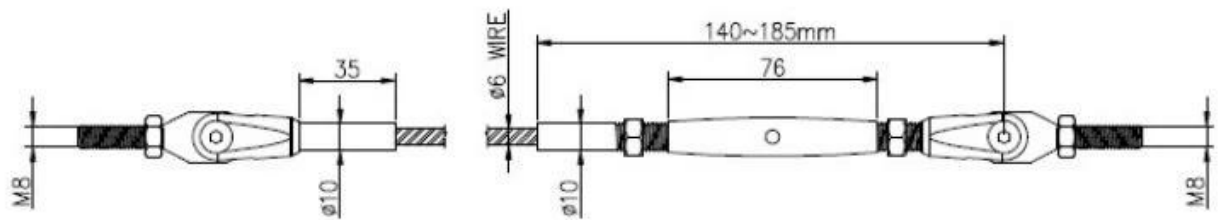

Product Show

Product name	Adjustable cable tensioner
Model No.	T804
Material	SS304/SS316
Surface finish	Satin/Mirror/Others
Cable diameter	4mm, 5mm, 6mm
Application	Indoor and outdoor cable railing system

Dimensions

Mass production

Other types of cable tensioners are available

How to install the cable tensioner?

T803 cable fitting, installation instructions

Type 1: without hydraulic crimper

Type 2: with hydraulic crimper