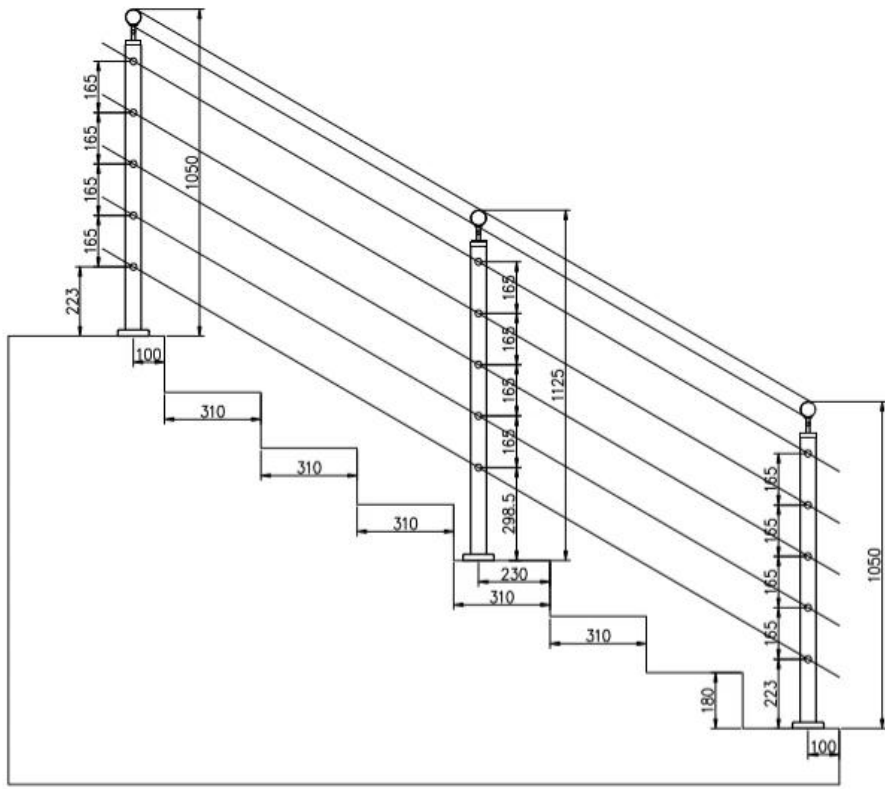

Product Specifications:

Product Name	Kebil Terrace Stainless Steel Balustrade Balcony Rod Bar Railing
Material	Stainless steel 316
Finish	Mirror polished or satin brushed
Size	Φ50.8*H1100(mm)
Crossbar/Rod dimension	Diameter 12mm
Handrail	Available
Installation	self tapping / Explosion bolts / Screws
Mounting	top mounted / fascia mounted
Application	balcony railing, deck railing, porch railing, terrace railing, stair railing
Fittings	All casting and solid

Products Show

KEBIL 科比奥®

Packing & Delivery:

Packing Details:

EPE+Inner box+Carton; Wood frame.

It can be changed as per clients' requirement.

Lead time: 10-15 workdays upon receiving of desposit.

Contact: