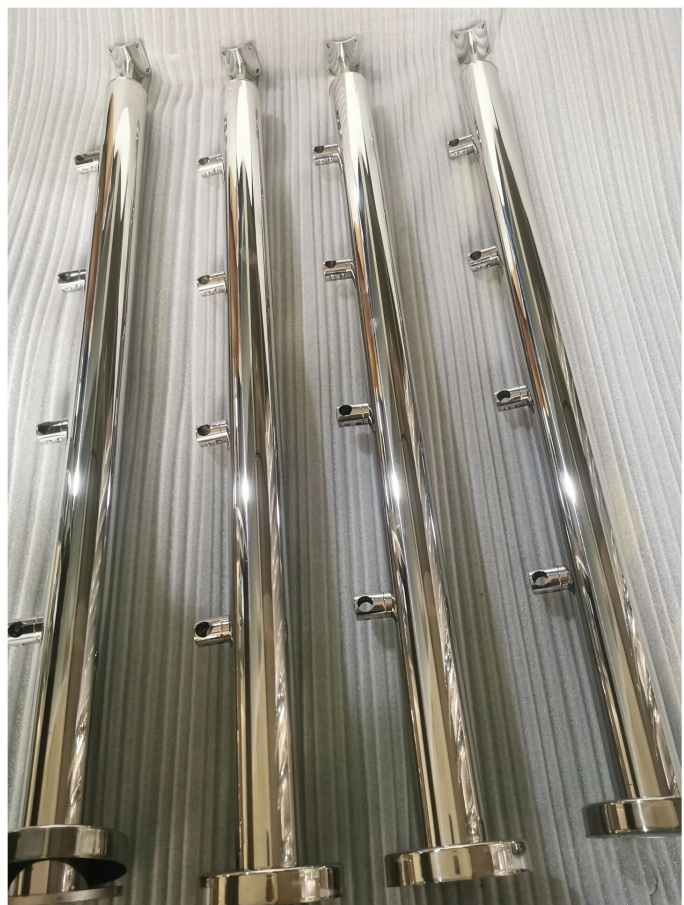

**Product Specifications:**

Product Name	<b>LED Light Balustrade Handrails Balcony Stair Deck Railing Stainless Steel Railing Rod Railing</b>
Material	Stainless steel 304 or 316 or 316L
Finish	Mirror polished or satin brushed or black powder
Size	Φ50.8 or 42.4mm*H1100(mm)
Crossbar/Rod dimension	Diameter 12mm
Handrail	Available
Installation	self tapping / Explosion bolts / Screws
Mounting	top mounted / fascia mounted
Application	balcony railing, deck railing, porch railing, terrace railing, stair railing
Fittings	All casting and solid

# Products Show

**KEBIL** 科比奥®

**Black Powder Coated Finish:**

**Project photos:**