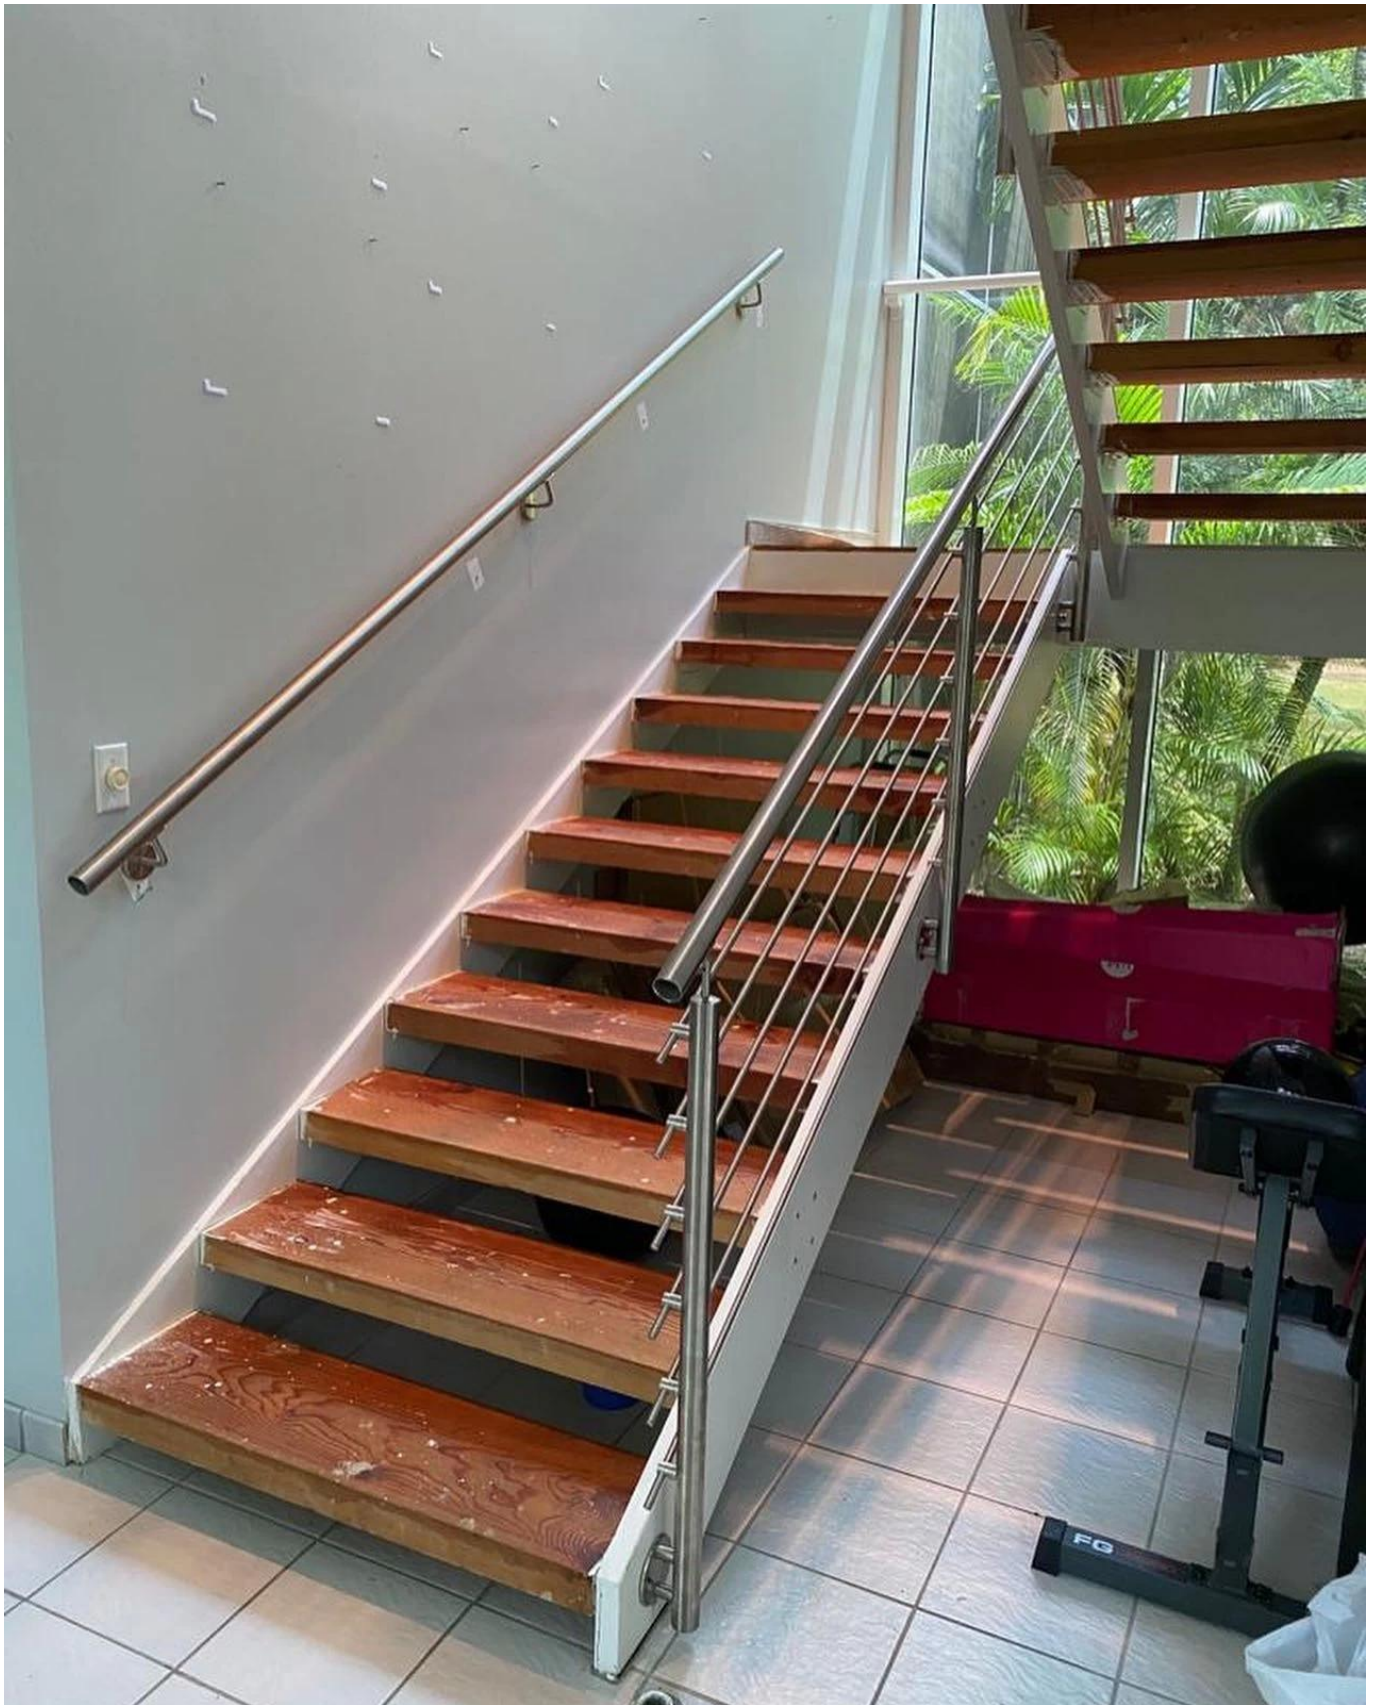

**Product Specifications:**

Product Name	<b>LED Light Balustrade Handrails Balcony Stair Deck Railing Stainless Steel Railing Rod Railing</b>
Material	Stainless steel 304 or 316 or 316L
Finish	Mirror polished or satin brushed or black powder
Size	Φ50.8 or 42.4mm*H1100(mm)
Crossbar/Rod dimension	Diameter 12mm
Handrail	Available
Installation	self tapping / Explosion bolts / Screws
Mounting	top mounted / fascia mounted
Application	balcony railing, deck railing, porch railing, terrace railing, stair railing
Fittings	All casting and solid

# Products Show

**KEBIL** 科比奥®

**Black Powder Coated Finish:**

**Project photos:**