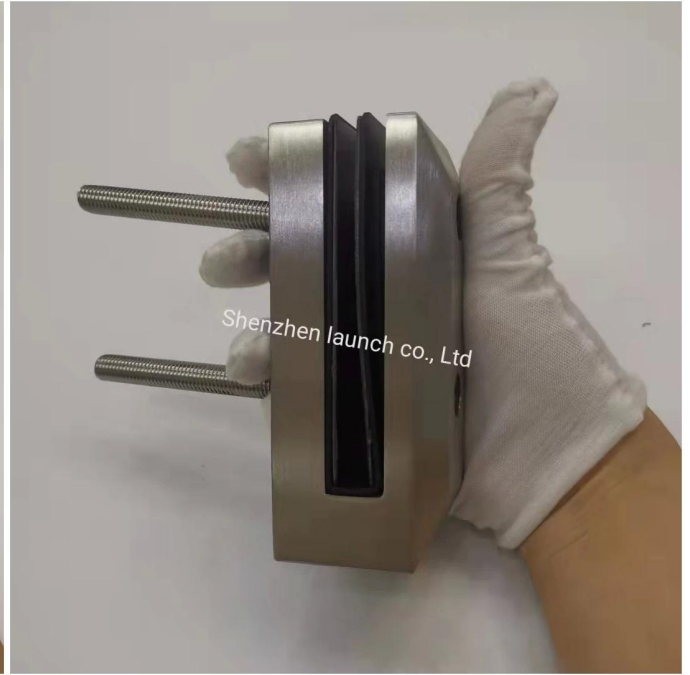

Marine Grade Duplex 2205 Stainless Steel Friction Side Mounted Wall Face Mounted Smart Glass Spigot

Product Specs for Friction Side Mounted Wall Face Mounted Smart Glass Spigot

Product name	Friction Side Mounted Wall Face Mounted Smart Glass Spigot
Material	Duplex 2205 stainless steel
Surface finish	Mirror polished, satin brushed, Matt black
Glass thickness	8-13.52mm, glass without hole
Sizes	As per drawing
Application	Balcony railing, deck railing, etc.
MOQ	10pcs

Product Show for Friction Side Mounted Wall Face Mounted Smart Glass Spigot

Technical Drawing for Friction Side Mounted Wall Face Mounted Smart Glass Spigot

Packing and mass production for Friction Side Mounted Wall Face Mounted Smart Glass Spigot

Project show for Friction Side Mounted Wall Face Mounted Smart Glass Spigot

Contact details

If you are interested in this product, please feel free to contact me.

Wendy: sales04@launch-china.cn

WhatsApp/Phone: +86 159 8933 9827