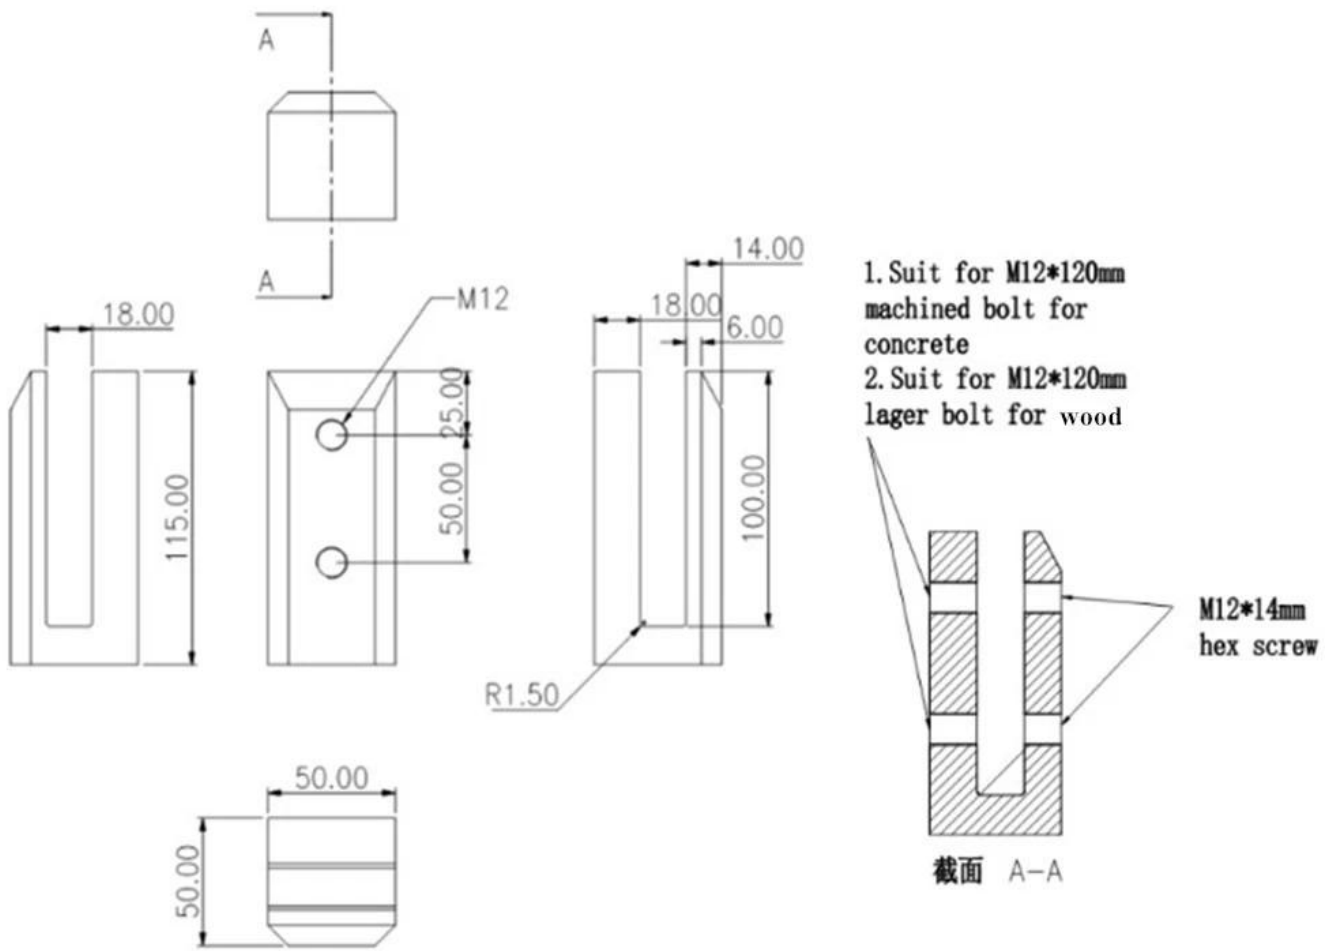

Marine Grade Duplex 2205 Stainless Steel Friction Side Mounted Wall Face Mounted Smart Glass Spigot

Product Specs for Friction Side Mounted Wall Face Mounted Smart Glass Spigot

Product name	Friction Side Mounted Wall Face Mounted Smart Glass Spigot
Material	Duplex 2205 stainless steel
Surface finish	Mirror polished, satin brushed, Matt black
Glass thickness	8-13.52mm, glass without hole
Sizes	As per drawing
Application	Balcony railing, deck railing, etc.
MOQ	10pcs

Product Show for Friction Side Mounted Wall Face Mounted Smart Glass Spigot

Technical Drawing for Friction Side Mounted Wall Face Mounted Smart Glass Spigot

Packing and mass production for Friction Side Mounted Wall Face Mounted Smart Glass Spigot