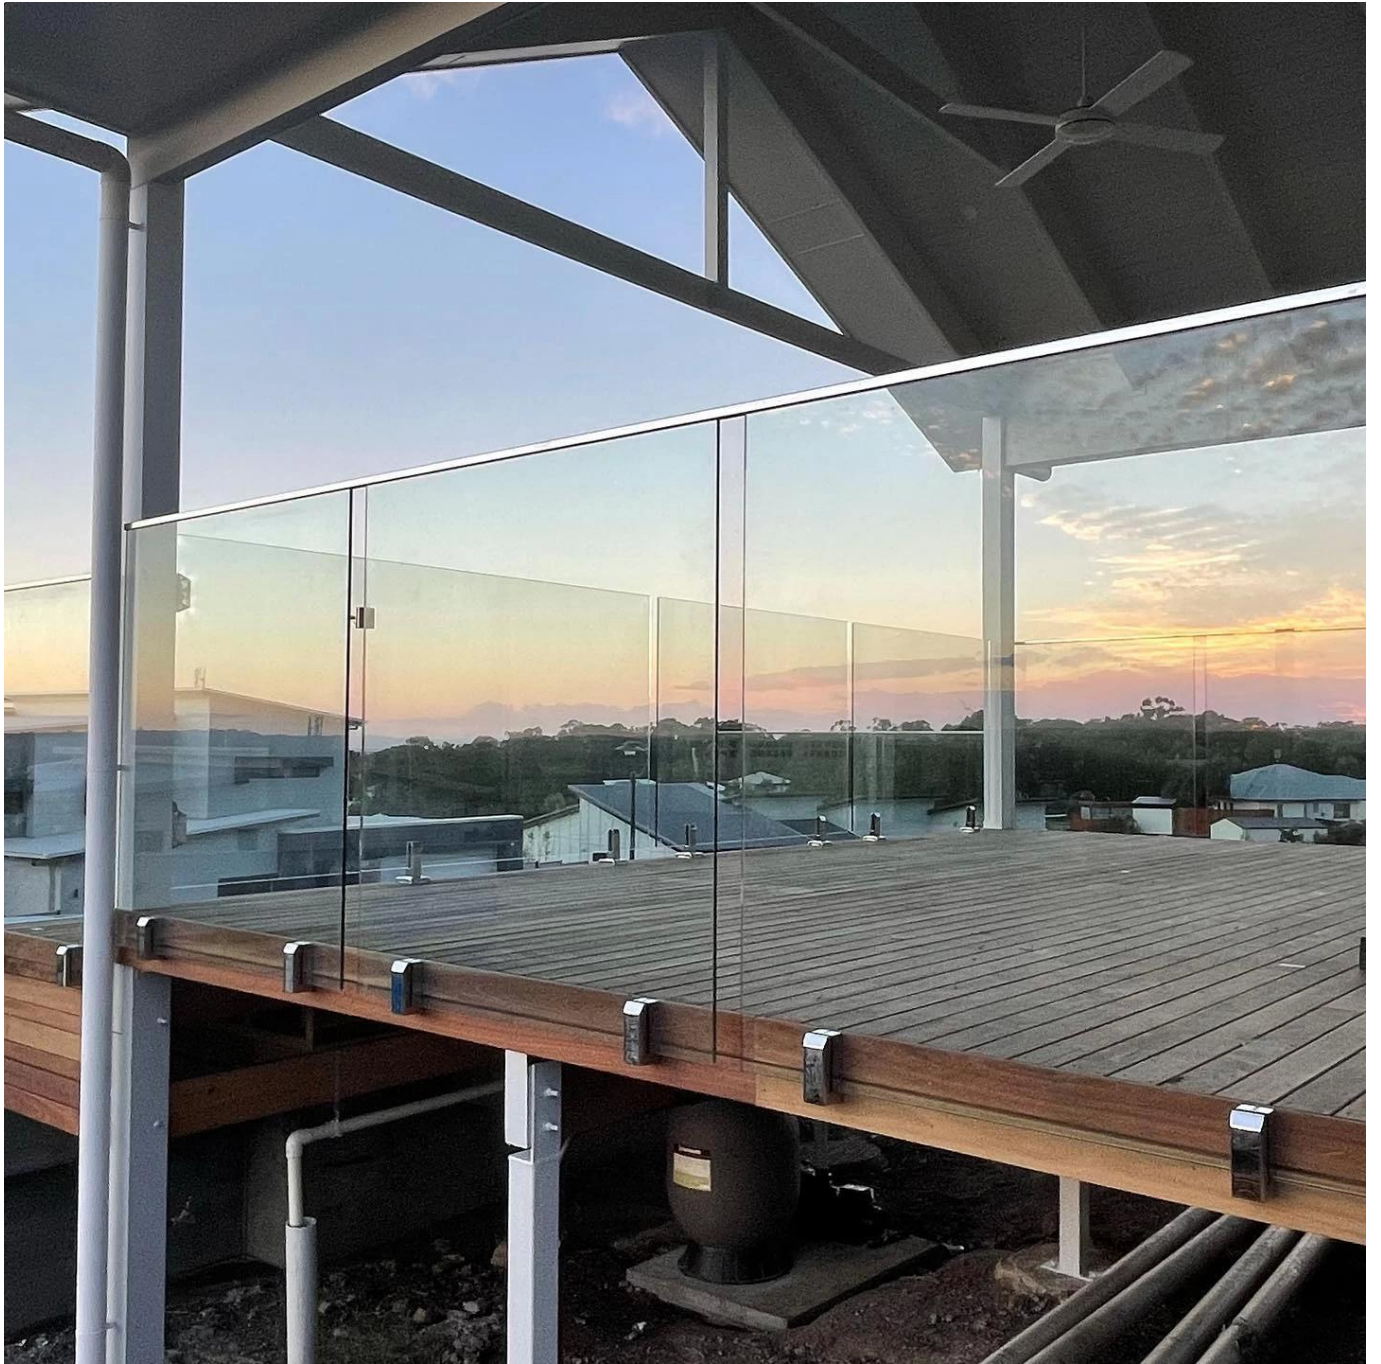

Project show for Friction Side Mounted Wall Face Mounted Smart Glass Spigot