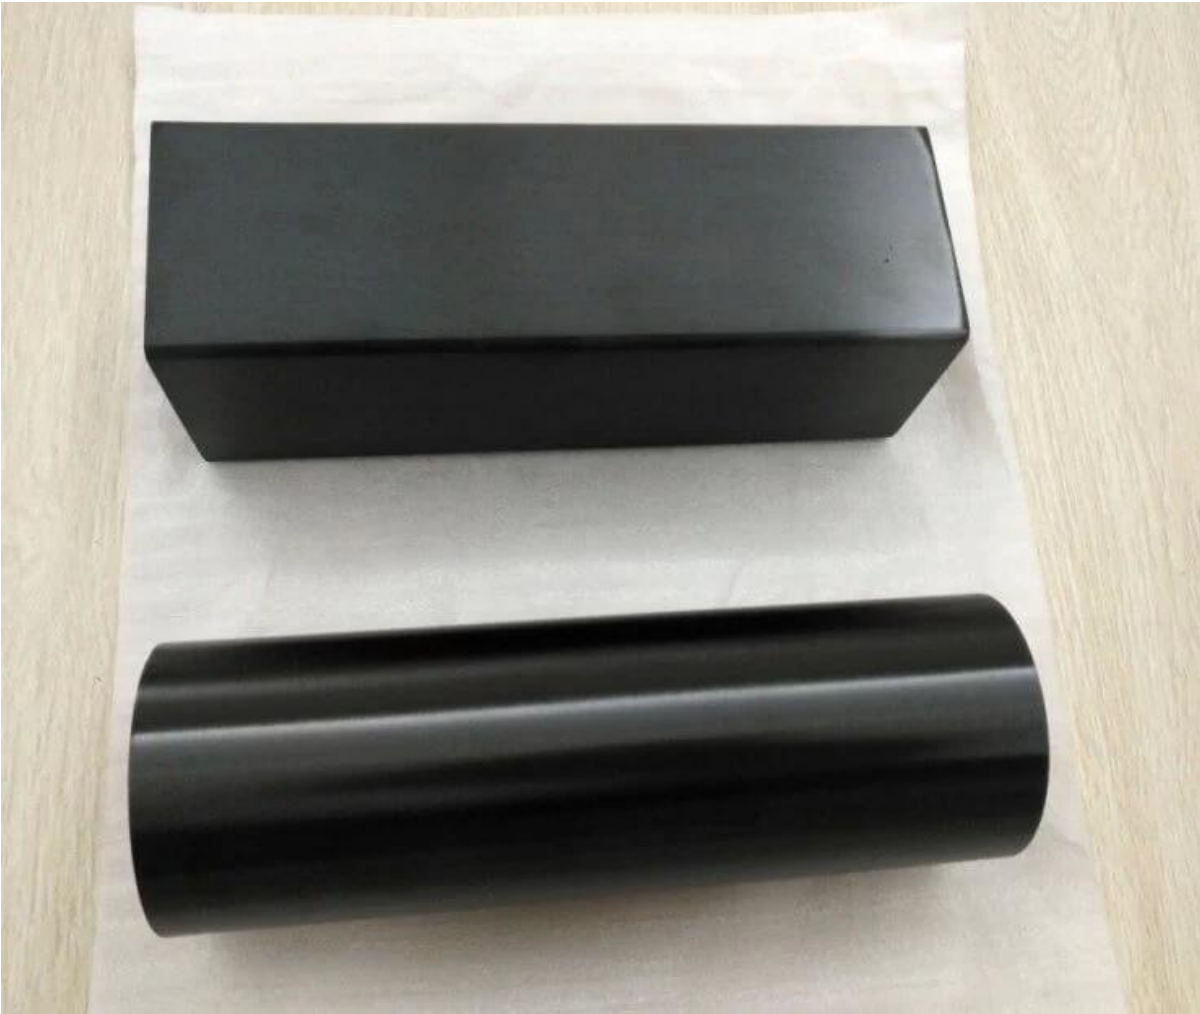

# Vacuum Plating Matt Black Stainless Steel Handrail Tube

Various Types Stainless Steel Tube Available :

STAINLESS STEEL HANDRAIL TUBE

Round tube	
Material	Stainless steel 304L /316L
Finish	Satin or mirror
Sizes	Ø 38.1 x 1.5 mm Ø 42.4 x 1.5 mm Ø 50.8 x 1.5 mm

Square tube	
Material	Stainless steel 304L /316L
Finish	Satin or mirror
Sizes	38 x 38 x 1.5 mm 40 x 40 x 1.5 mm 50 x 50 x 1.5 mm

Rectangular tube	
Material	Stainless steel 304L /316L
Finish	Satin or mirror
Sizes	50 x 10 x 1.5 mm 50 x 25 x 1.5 mm

STAINLESS STEEL SLOT HANDRAIL TUBE

Round slot tube	
Material	Stainless steel 304L /316L
Finish	Satin or mirror
Sizes	Ø 38 x 1.5 , 15x15mm single slot Ø 42x1.5 mm , 15x15mm / 24x24mm single slot Ø 50.8x1.5 mm , 15x15mm single slot

Square slot tube	
Material	Stainless steel 304L /316L
Finish	Satin or mirror
Sizes	- 31.8x31.8x1.5 , 15x15 mm single slot - 40x40x1.5 , 15x15 mm / 20x20mm single slot - 50x25x1.5 , 15x15mm single /double slot