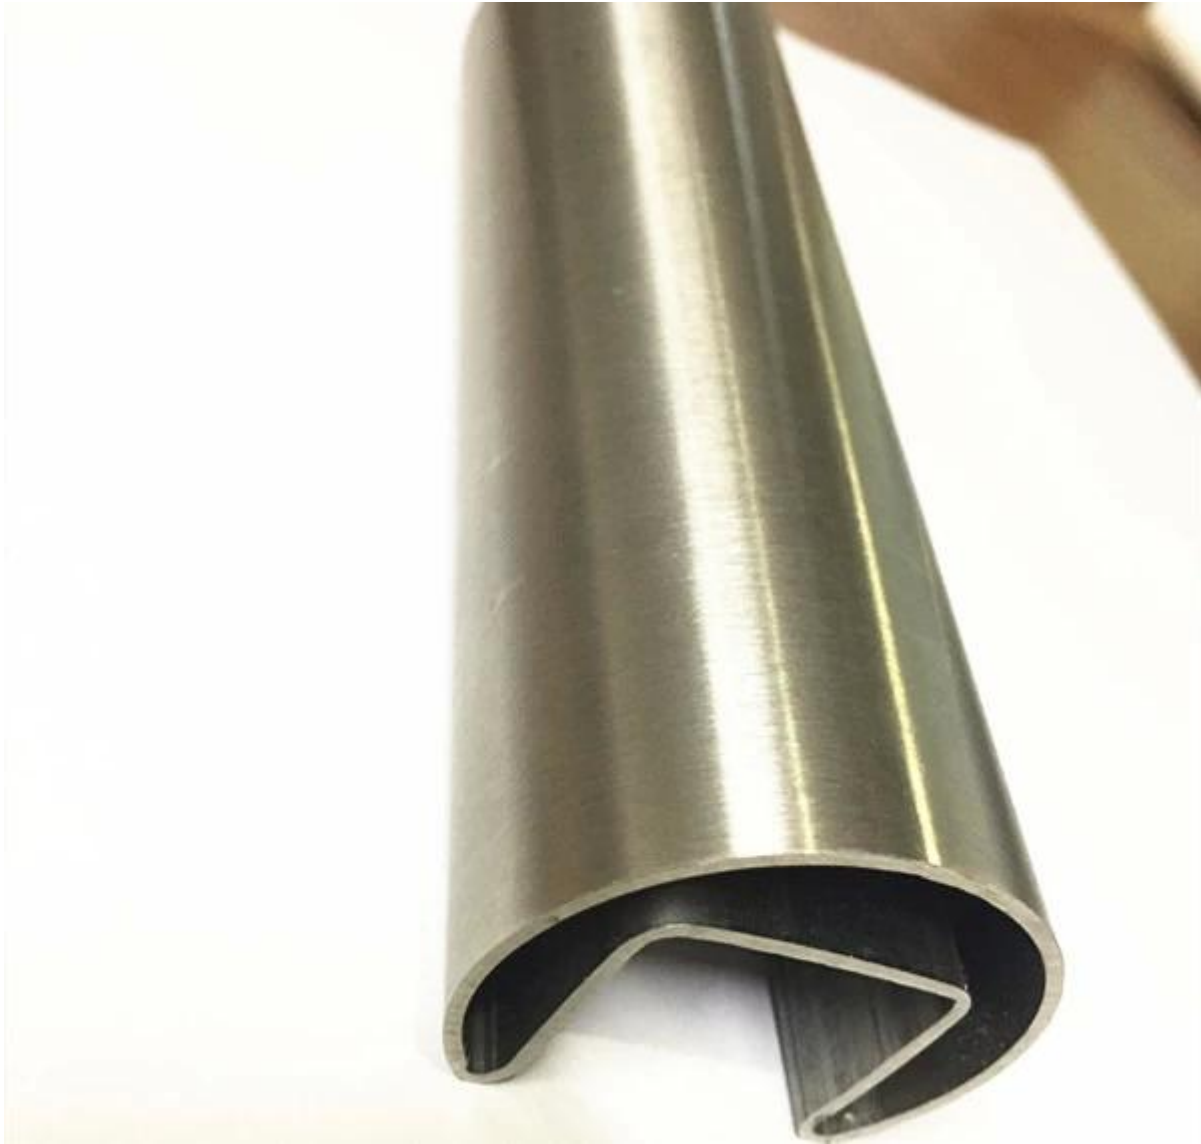

Thanks for your visit. Any interested, please contact with us freely :

Email: sales05@launch-china.cn .