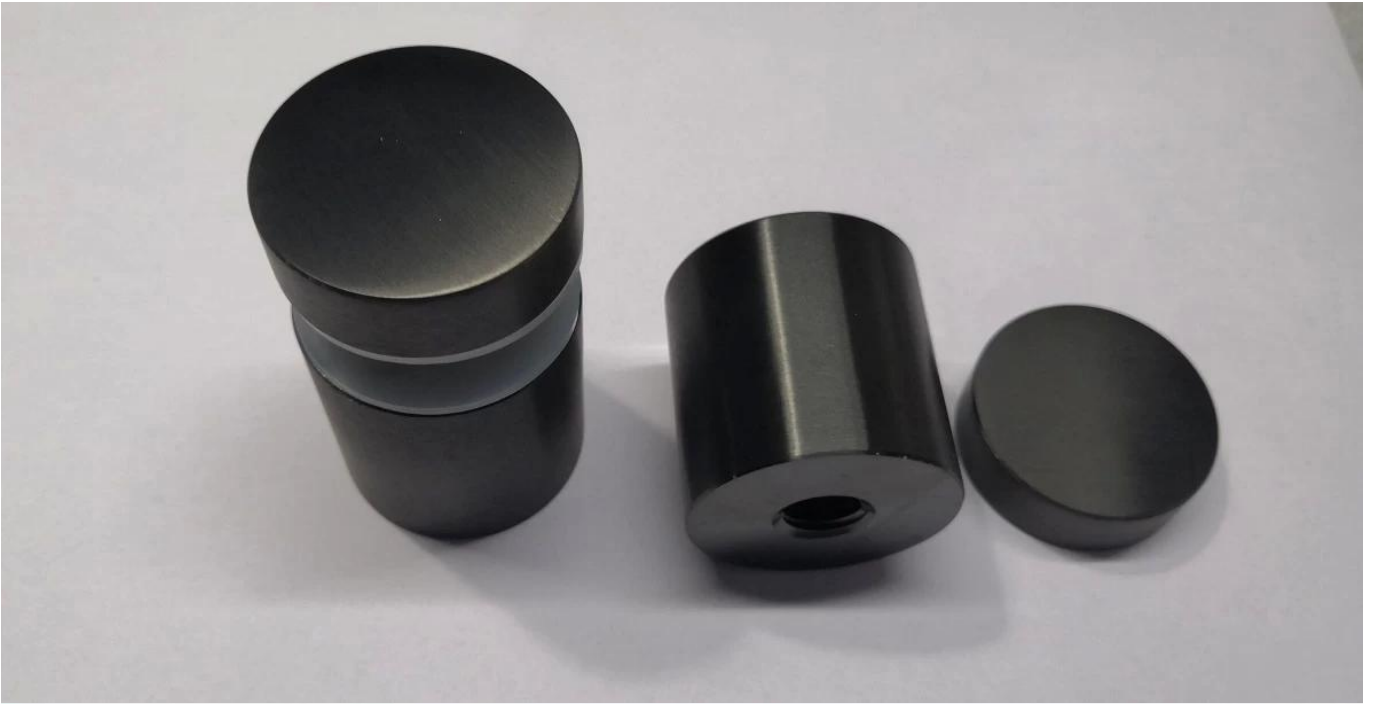

Matt black powder coating 316 stainless steel glass standoff  
for frameless glass railing designs for balcony staircase pool fence etc.

1). Features of Glass standoff -

- Model No. SF-50
- Dimension : 50\*12mm cap , 50\*30mm body, M12\*120 bolt for concrete mount or M12\*72 wood screw for wood mount
- Material 304/316 stainless steel
- Finish matt black powder coating

2) Photo of Matt black glass standoff -

**KEBIL** 科比奥®