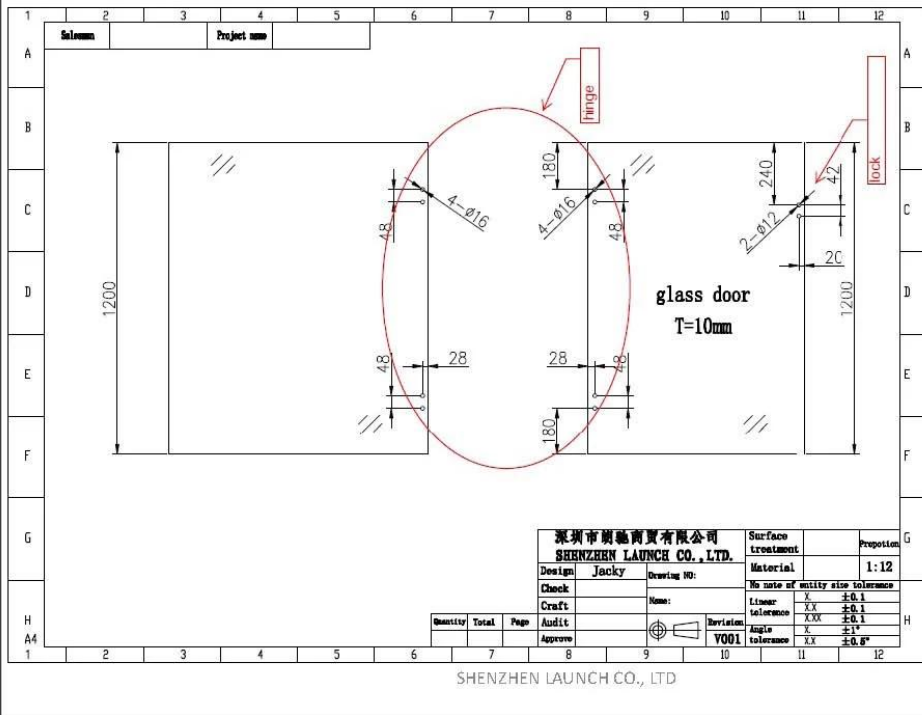

Spring loaded hinges

Glass hole drawing for hinge set & glass latch