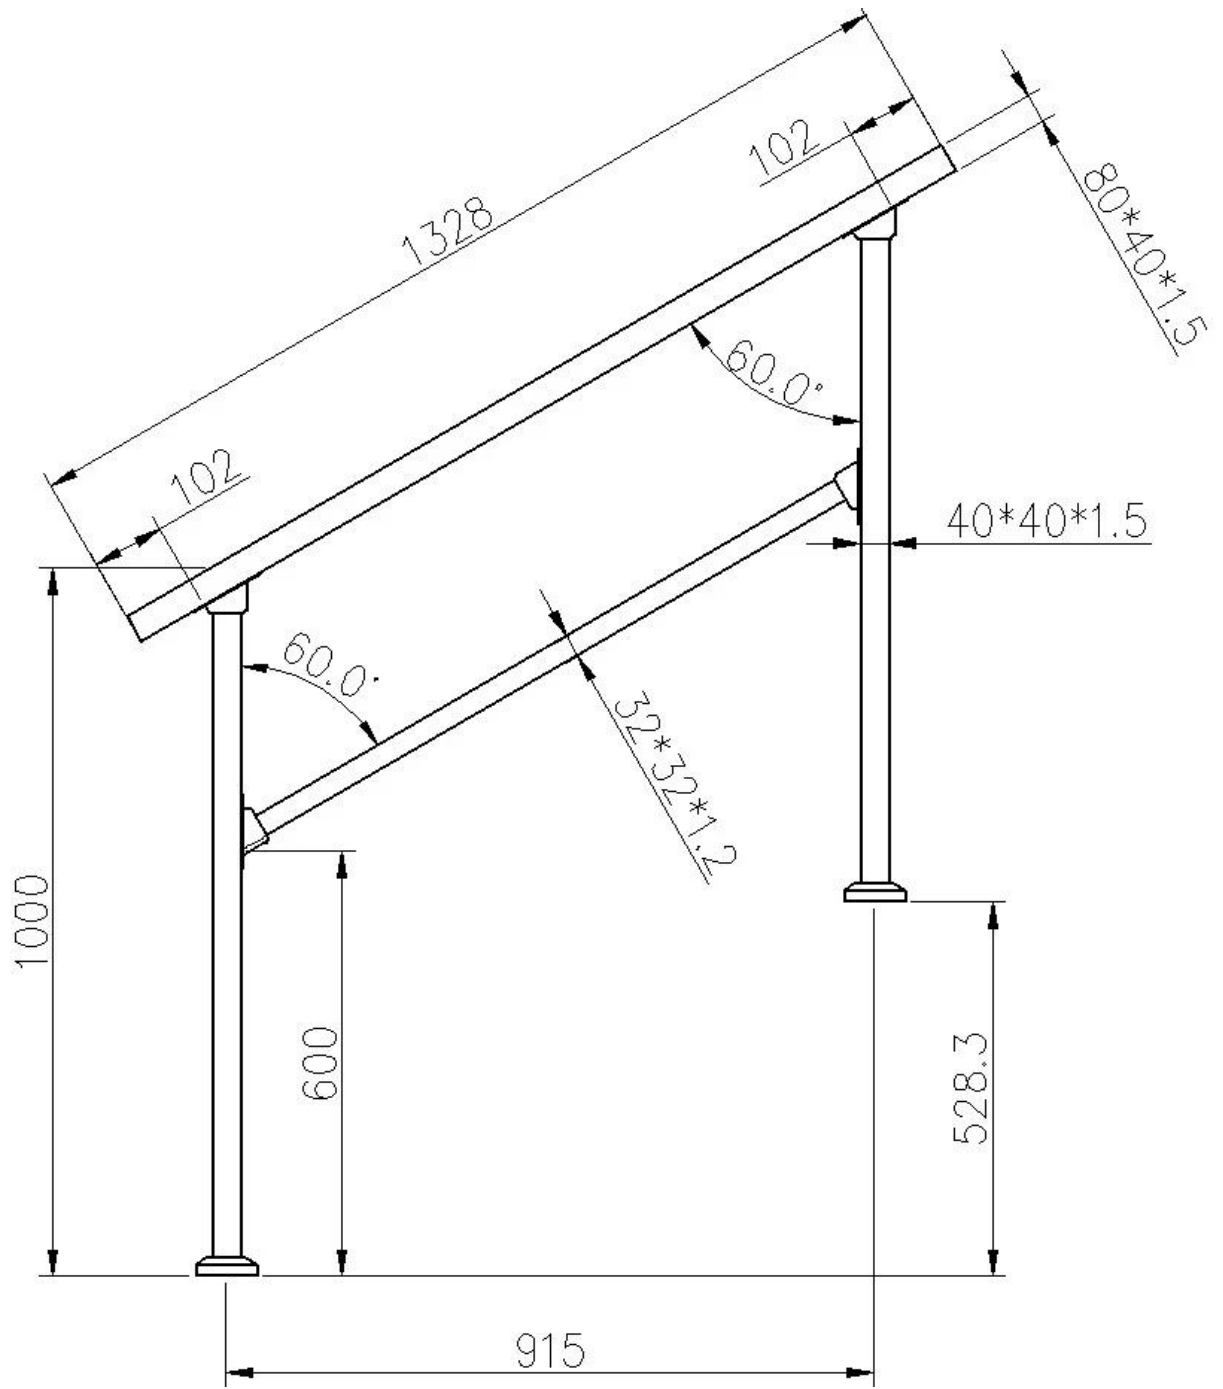

Easy to install yourself matte Black Metal

Baluster made of steel or aluminum modern design for interior or exterior stairs .

1). Features of Matte black metal balusters-

Main baluster post	40*40mm
Middle bars	32*32mm
vertical post small	12*12mm
Top handrail	80*40mm
Post to middle bar/handrail bracket	
end cap for top handrail	

angle connectors for top handrail

Base cover for main post

Full kit of stair metal balusters-

Type 1- simple design, with only 1x middle bar -
Length can be customized.

Type 2- Stair balusters with middle bars & vertical posts-