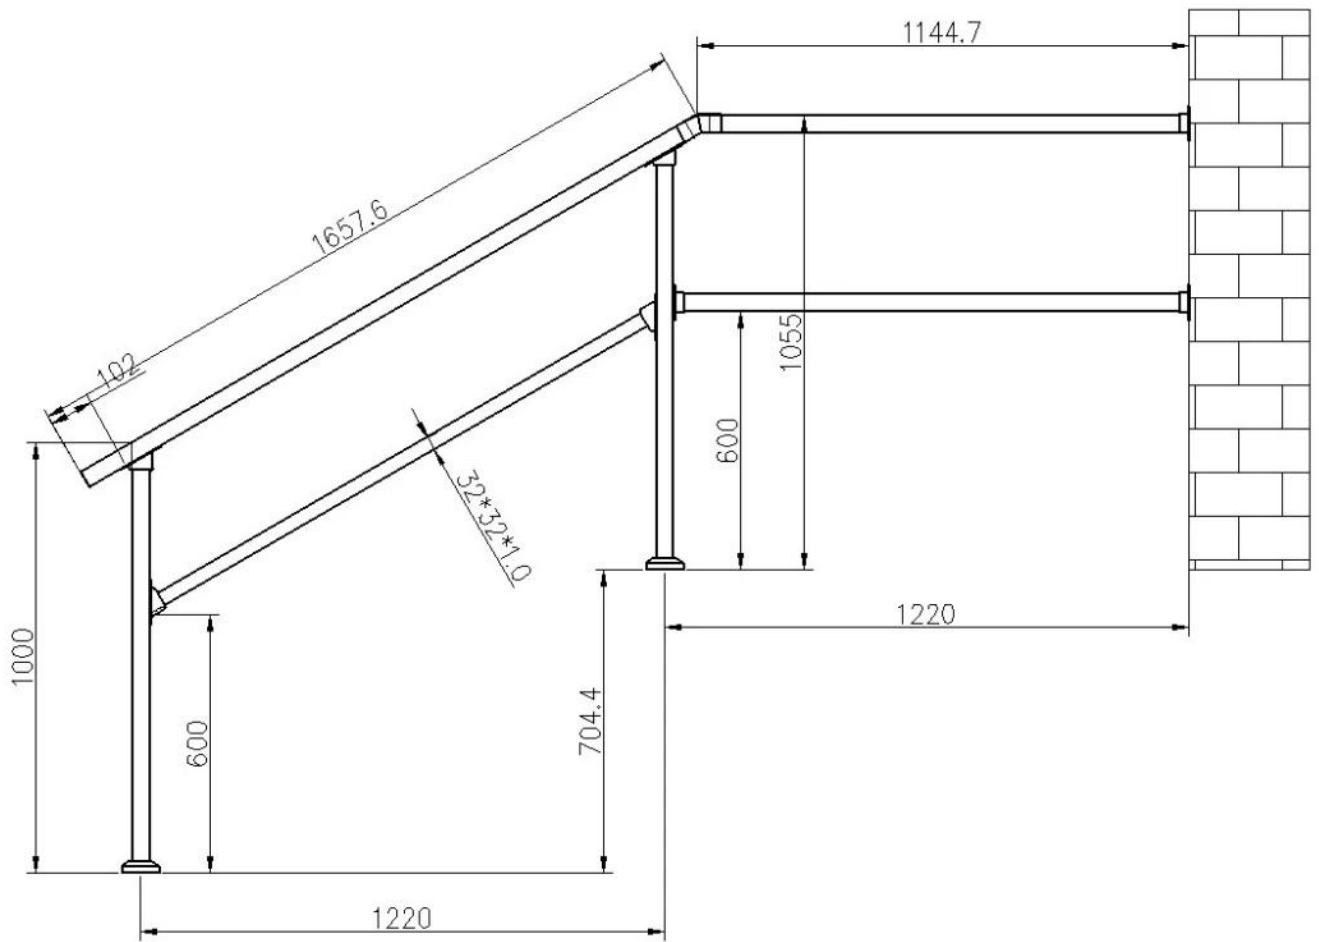

Easy to install yourself matte Black Metal

Baluster made of steel or aluminum modern design for interior or exterior stairs .

1). Features of Matte black metal balusters-

Main baluster post	40*40mm
Middle bars	32*32mm
vertical post small	12*12mm
Top handrail	80*40mm
Post to middle bar/handrail bracket	
end cap for top handrail	

angle connectors for top handrail

Base cover for main post

Full kit of stair metal balusters-

Type 1- simple design, with only 1x middle bar -
Length can be customized.

Type 2- Stair balusters with middle bars & vertical posts-