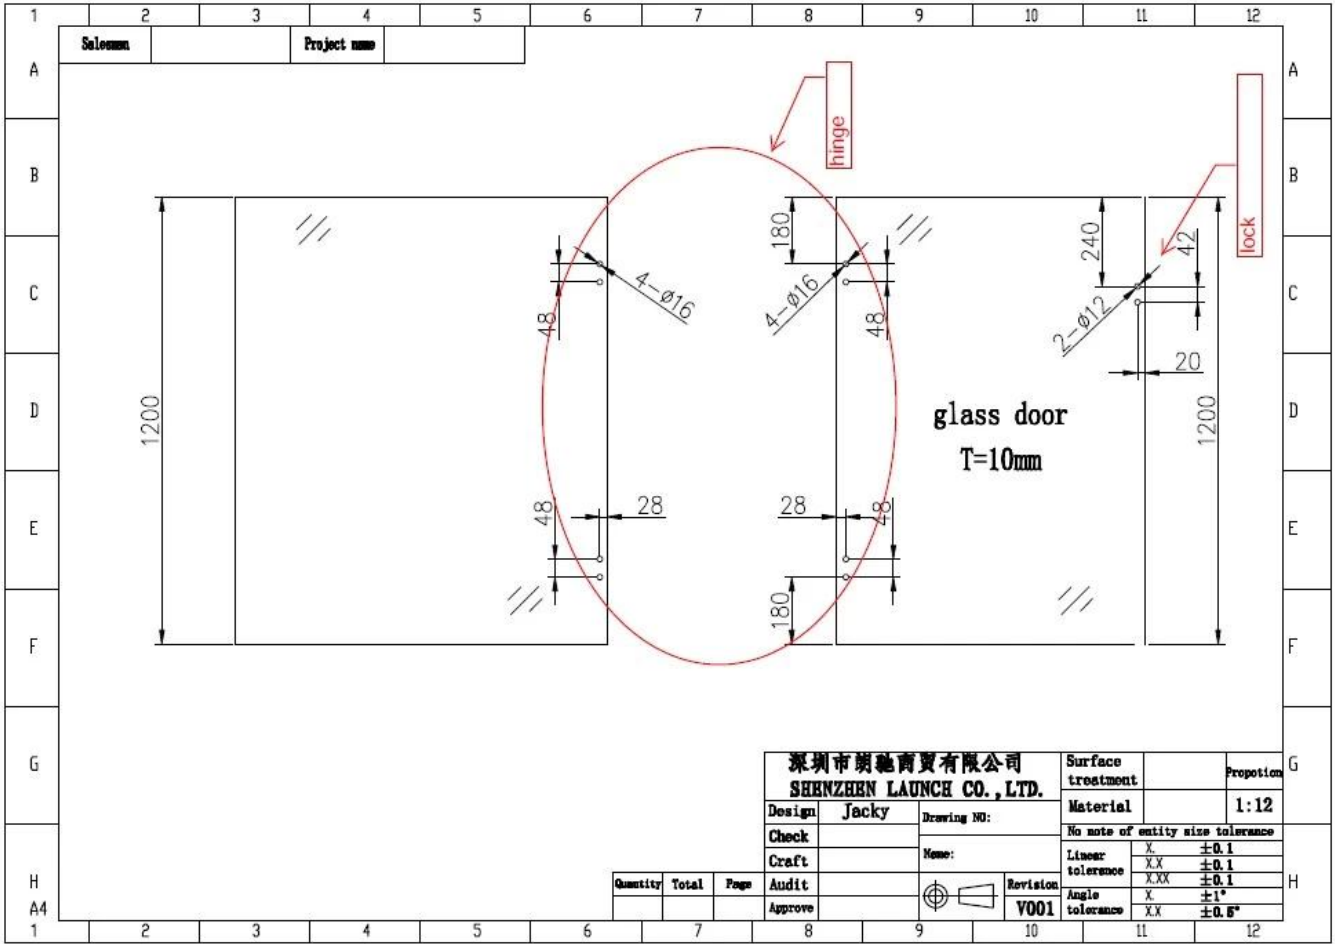

316 stainless steel Matte Black Powder Coating Glass to Glass Hinge hinge for swimming pool fence for 8mm to 12mm thickness glass gate .

Features-

- Type - Glass to glass hinge
- Function- Spring loaded hinge
- For 8-12mm thickness glass gate
- Need glass holes , need to follow our glass drawing
- MOQ 1 pair

Glass hole drawing required -

Project photos-