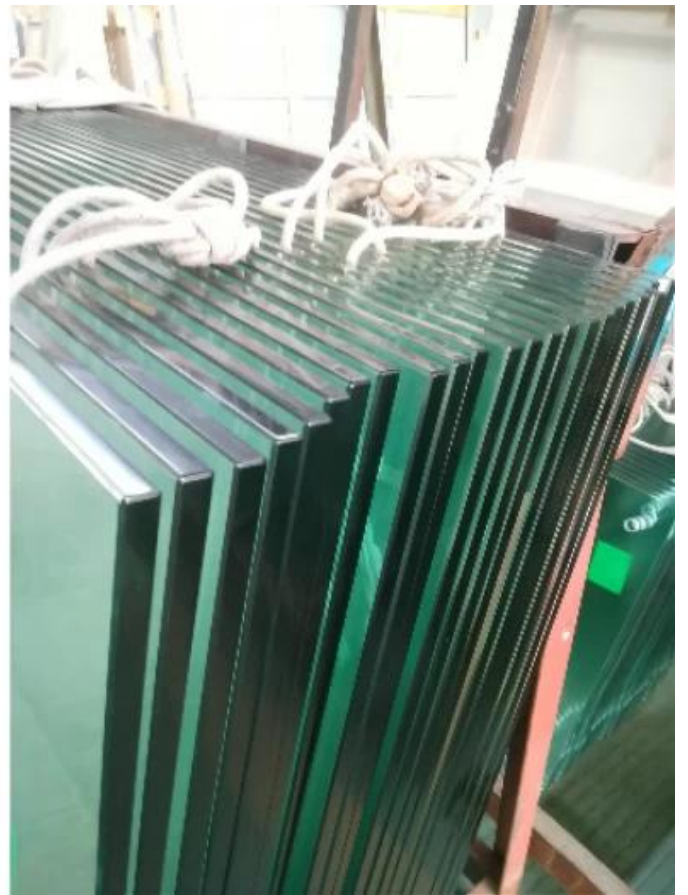

**Balcony Outdoor Black Stainless Steel Baluster Glass Railing With Clear Tempered Glass**

Product Name	<b>Balcony Outdoor Stainless Steel Baluster Glass Railing With Blue Tempered Glass</b>
Model	LCH-101
Material	Stainless steel 304/316
Surface Treatment	Satin /Polish/Mirror/Black
Handrail Pipe	Rectangle: 40*40/50*50/40*60mm or customized Round: 38.1/42.4/50.8mm or customized
Glass fitting	Suit for 8-12mm glass or customized
Height of the balustrade	850-1200mm or customized
Service	OEM & ODM
Application	Balcony handrail/outdoor railing/indoor handrail/indoor staircase etc
Delivery	30-35days
Technology	Investment Casting

### Round Design Balustrade Posts:

**Round Handrail Tube:**

**Glass Panel:**

**Please feel free to contact us for more information:**

**Frank**

**Email: [sales02@launch-china.cn](mailto:sales02@launch-china.cn)**