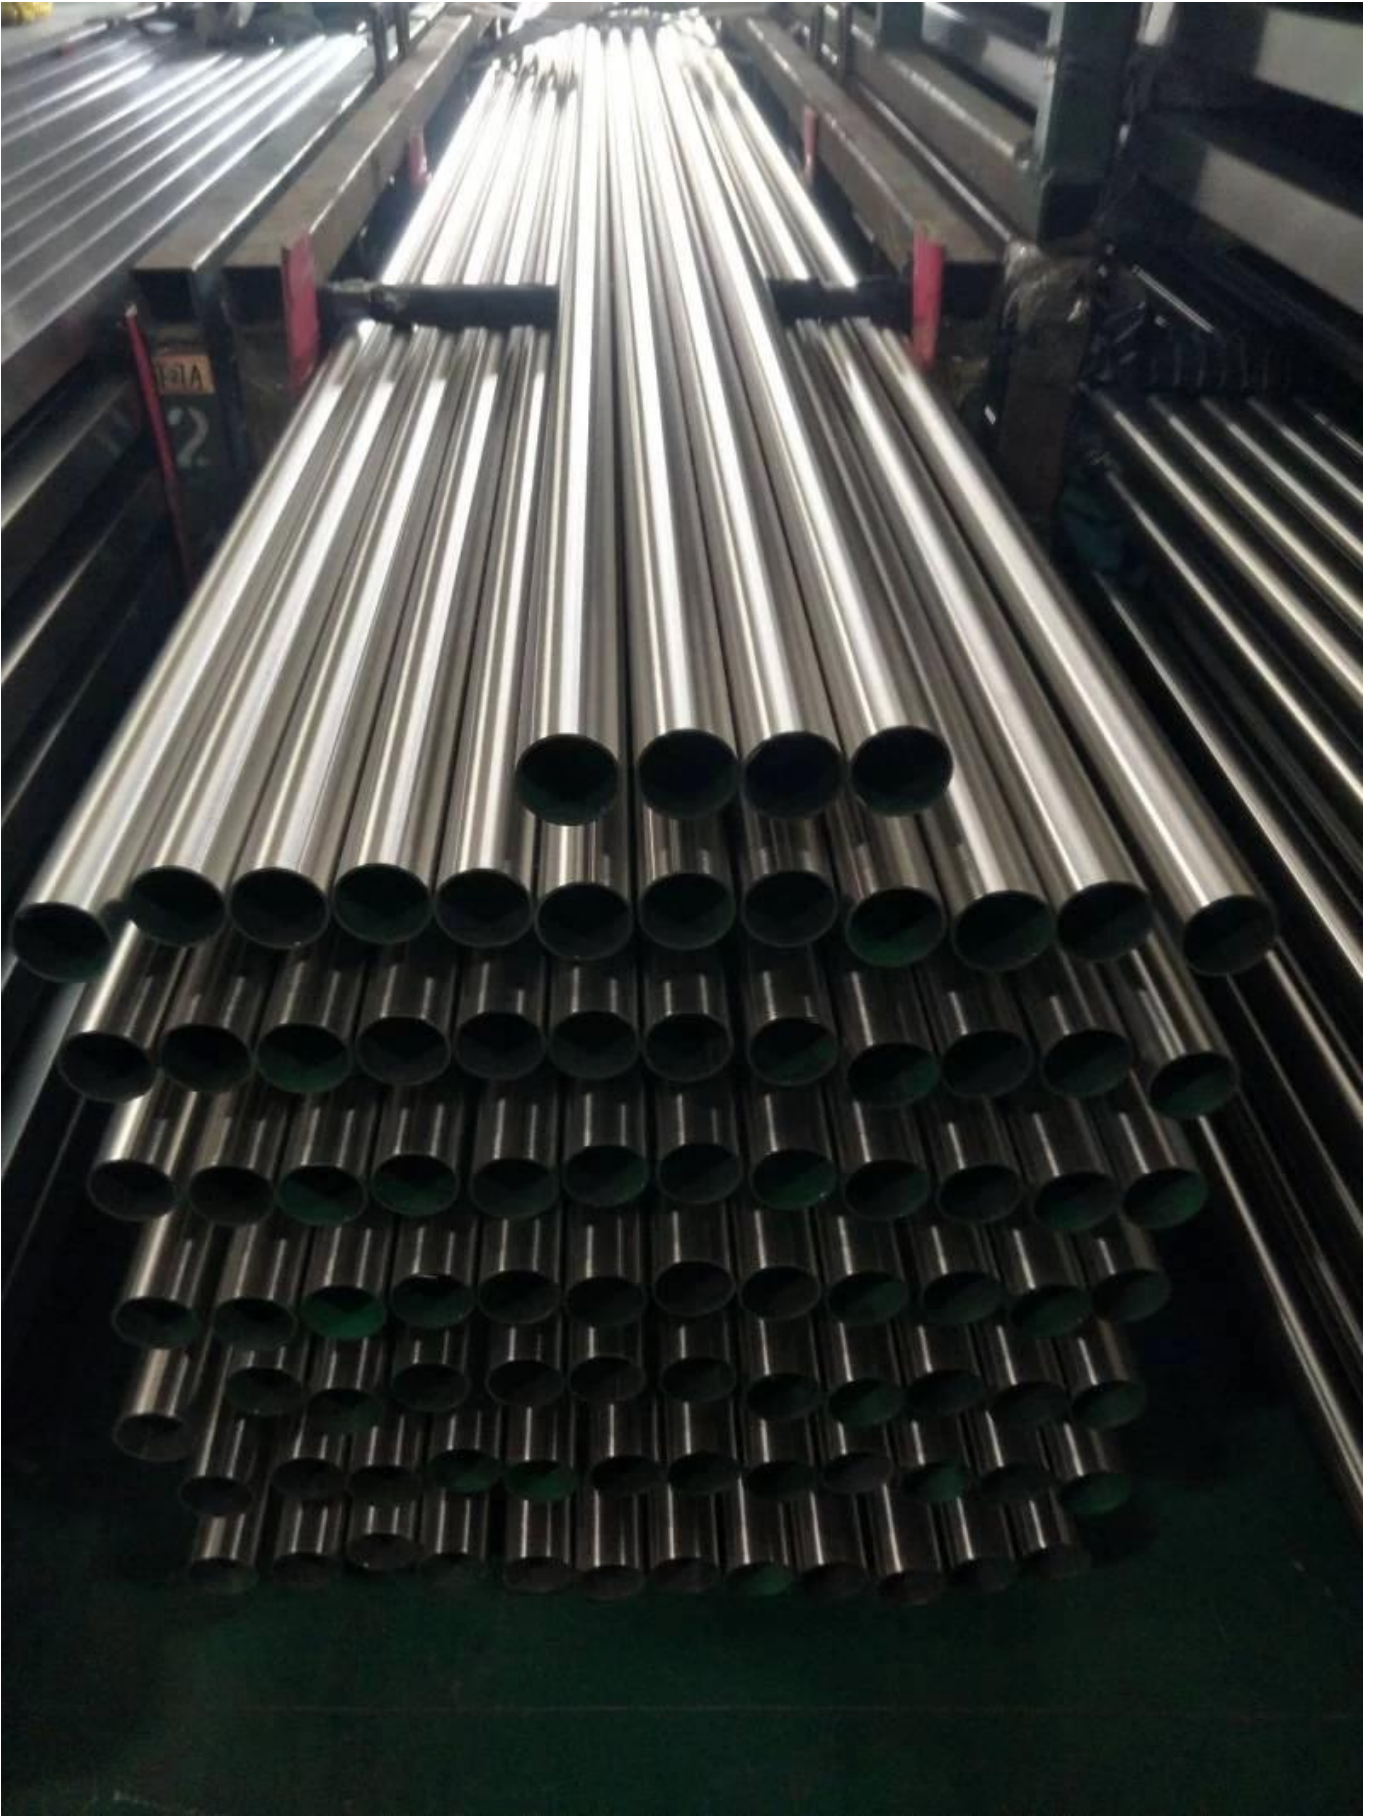

**Balcony Outdoor Black Stainless Steel Baluster Glass Railing With Clear Tempered Glass**

Product Name	<b>Balcony Outdoor Stainless Steel Baluster Glass Railing With Blue Tempered Glass</b>
Model	LCH-101
Material	Stainless steel 304/316
Surface Treatment	Satin /Polish/Mirror/Black
Handrail Pipe	Rectangle: 40*40/50*50/40*60mm or customized Round: 38.1/42.4/50.8mm or customized
Glass fitting	Suit for 8-12mm glass or customized
Height of the balustrade	850-1200mm or customized
Service	OEM & ODM
Application	Balcony handrail/outdoor railing/indoor handrail/indoor staircase etc
Delivery	30-35days
Technology	Investment Casting

### Round Design Balustrade Posts:

**Round Handrail Tube:**

**Glass Panel:**

**Please feel free to contact us for more information:**

**Frank**

**Email: [sales02@launch-china.cn](mailto:sales02@launch-china.cn)**