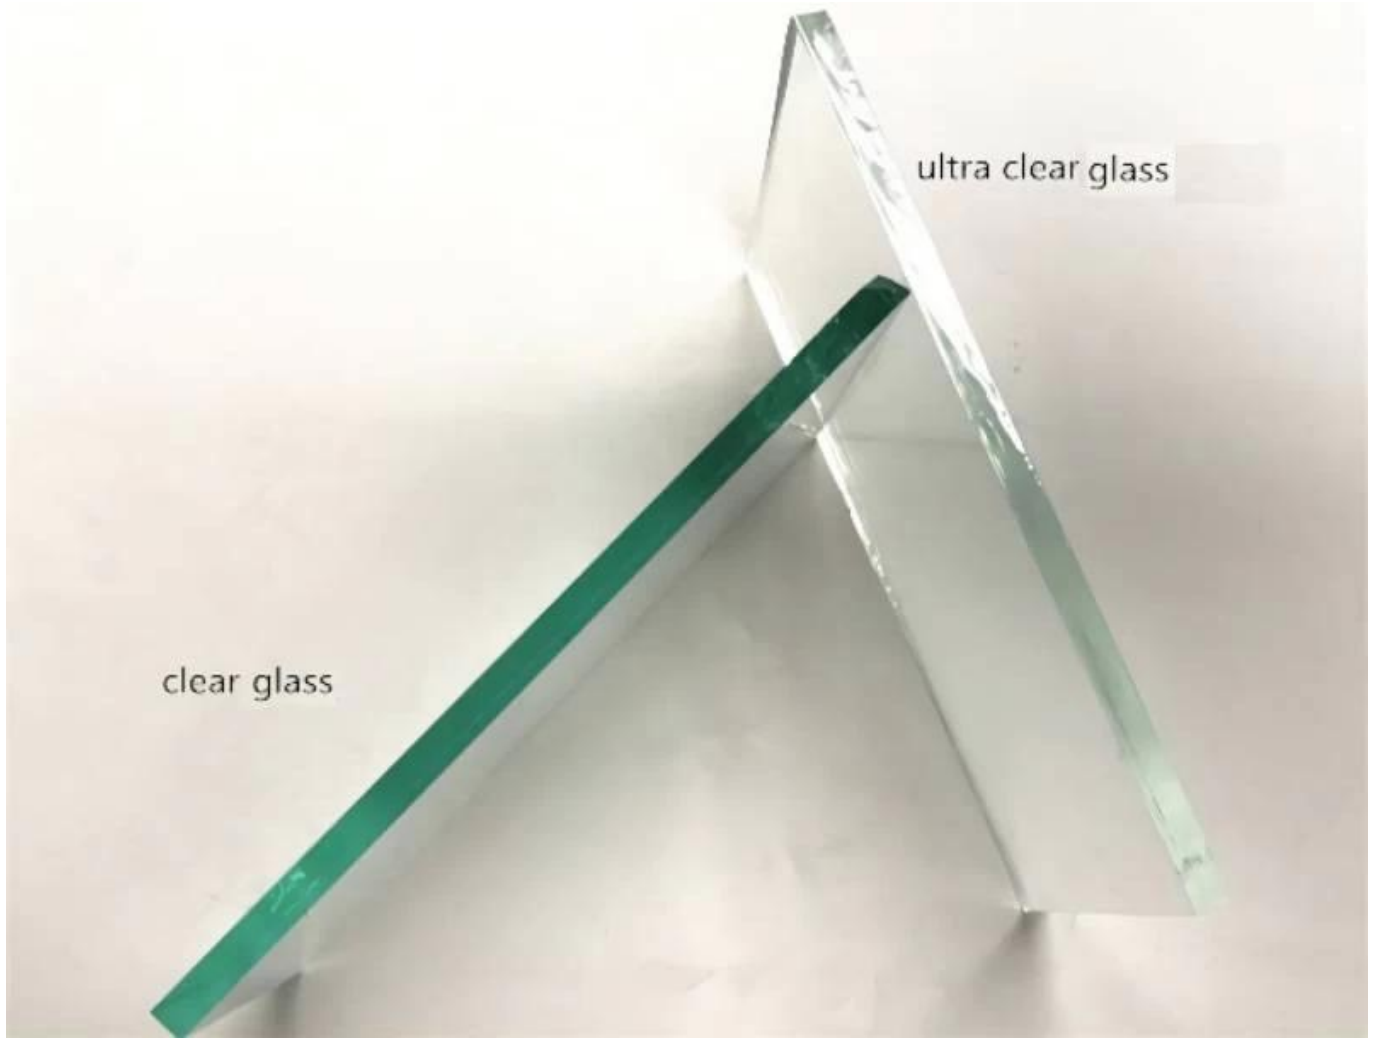

**Balcony Outdoor Black Stainless Steel Baluster Glass Railing With Clear Tempered Glass**

Product Name	<b>Balcony Outdoor Stainless Steel Baluster Glass Railing With Blue Tempered Glass</b>
Model	LCH-101
Material	Stainless steel 304/316
Surface Treatment	Satin /Polish/Mirror/Black
Handrail Pipe	Rectangle: 40*40/50*50/40*60mm or customized Round: 38.1/42.4/50.8mm or customized
Glass fitting	Suit for 8-12mm glass or customized
Height of the balustrade	850-1200mm or customized
Service	OEM & ODM
Application	Balcony handrail/outdoor railing/indoor handrail/indoor staircase etc
Delivery	30-35days
Technology	Investment Casting

### Round Design Balustrade Posts:

**Round Handrail Tube:**

**Glass Panel:**

**Please feel free to contact us for more information:**

**Frank**

**Email: [sales02@launch-china.cn](mailto:sales02@launch-china.cn)**