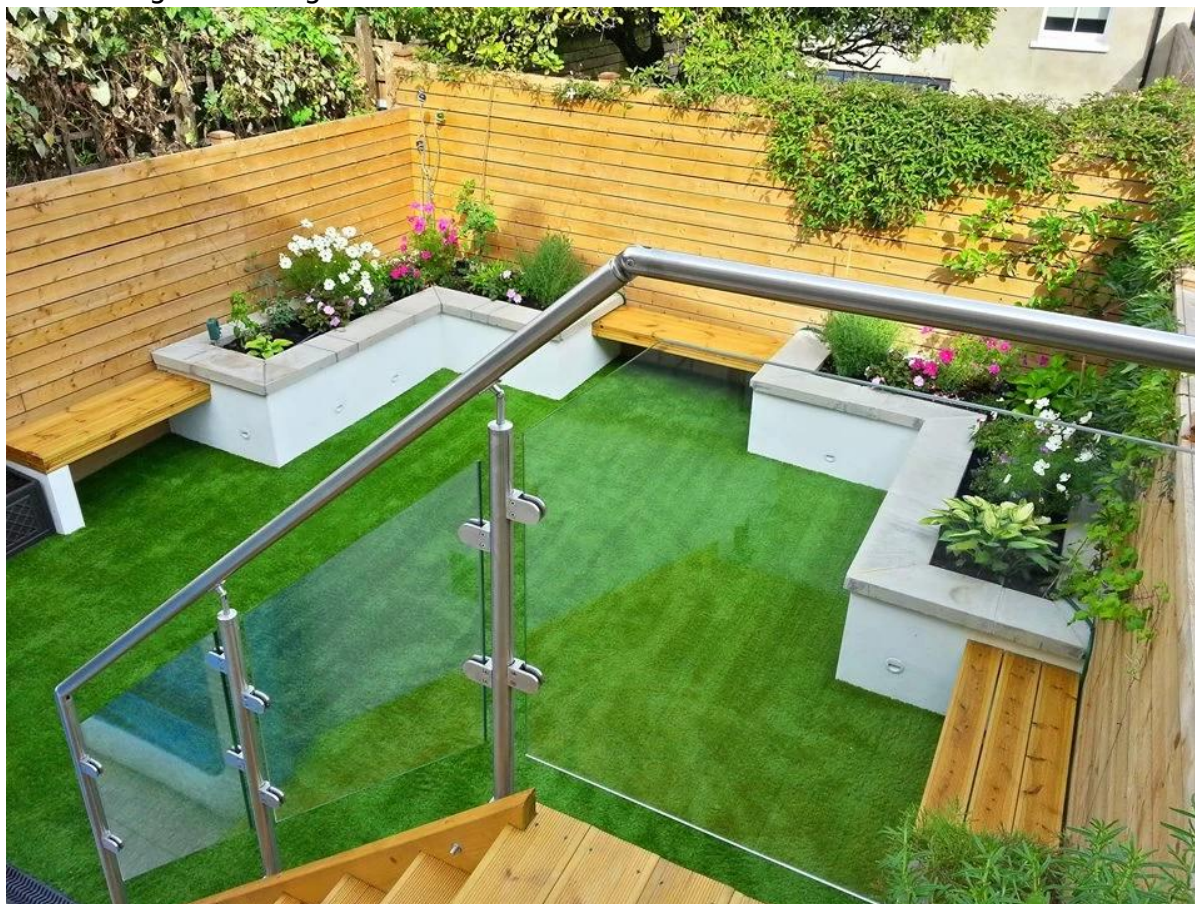

--Application: balcony,deck,stair,swimming pool fence for outdoor and indoor glass railing design

--For both safe commerical and modern house home design

--For both wholesale and retail (We are factory)

--Sample is always available

Product details

Top rail required stainless steel balustrade post

End cap required stainless steel balustrade post

Project

Balcony glass railing

Deck glass railing

Staircase glass railing