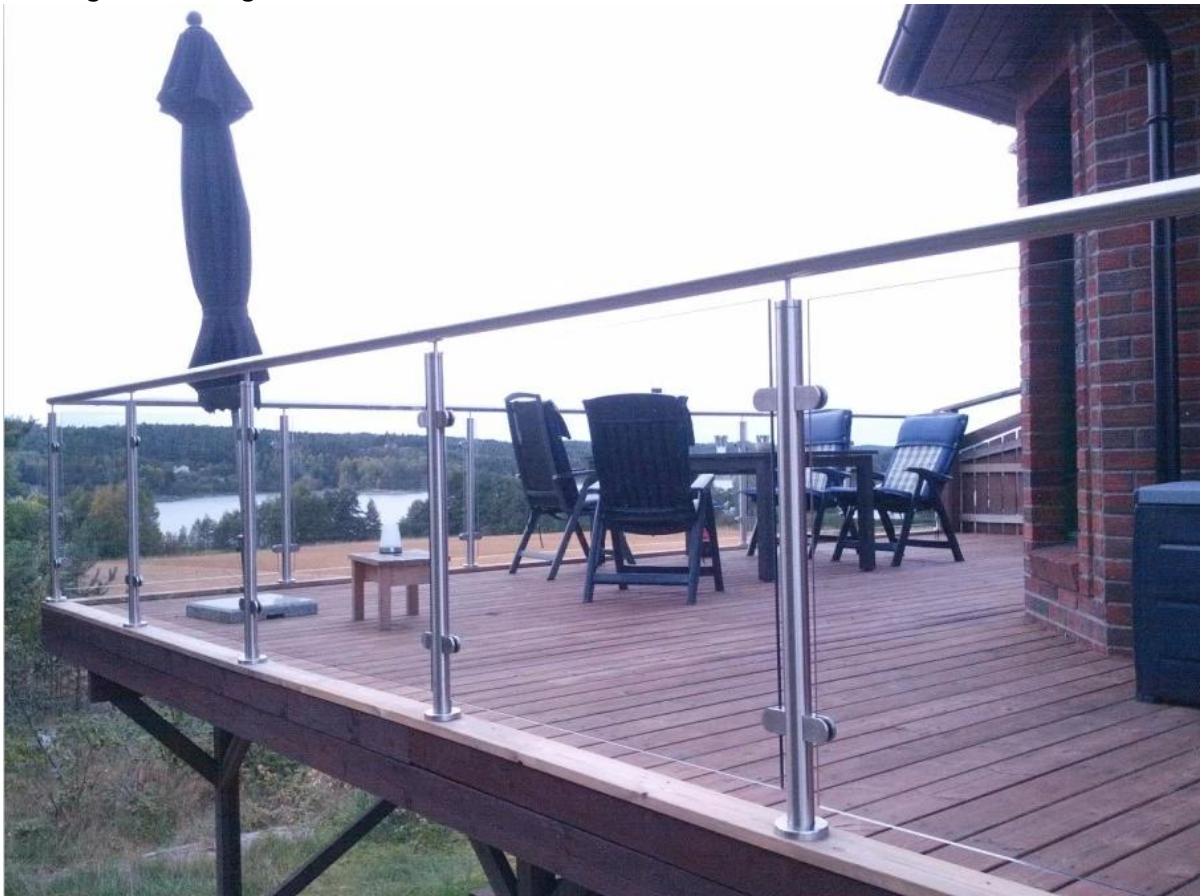

--Application: balcony,deck,stair,swimming pool fence for outdoor and indoor glass railing design

--For both safe commerical and modern house home design

--For both wholesale and retail (We are factory)

--Sample is always available

Product details

Top rail required stainless steel balustrade post

End cap required stainless steel balustrade post

Project

Balcony glass railing

Deck glass railing

Staircase glass railing