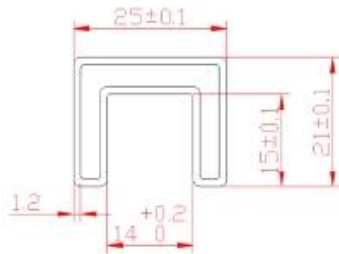

Stainless steel **top slotted handrail/pipe** for frameless glass railing/balustrade/fencing

Details:

Product name	SS top slotted pipe
Material	SS304/316
Glass thickness	8/10/12mm
shape	round(dia25.4*21.3) with14mm slot and square(25*21) with 14mm slot
Length	6m/pc,cut into size as required
Finish	satin/mirror finish

Square slot handrail series

Square slot handrail & fittings

slot handrail length : 5.8 meters

Square handrail fittings :

Square cap

Square wall to rail connector

Square 180 deg. Connector

Square 90 deg. Connector