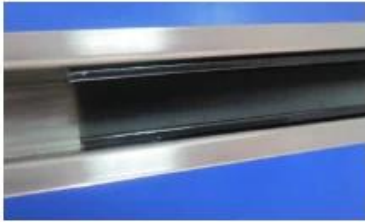

Stainless steel **top slotted handrail/pipe** for frameless glass railing/balustrade/fencing

Details:

Product name	SS top slotted pipe
Material	SS304/316
Glass thickness	8/10/12mm
shape	round(dia25.4*21.3) with14mm slot and square(25*21) with 14mm slot
Length	6m/pc,cut into size as required
Finish	satin/mirror finish

Square slot handrail series

Square slot handrail & fittings

slot handrail length : 5.8 meters

Square handrail fittings :

Square cap

Square wall to rail connector

Square 180 deg. Connector

Square 90 deg. Connector