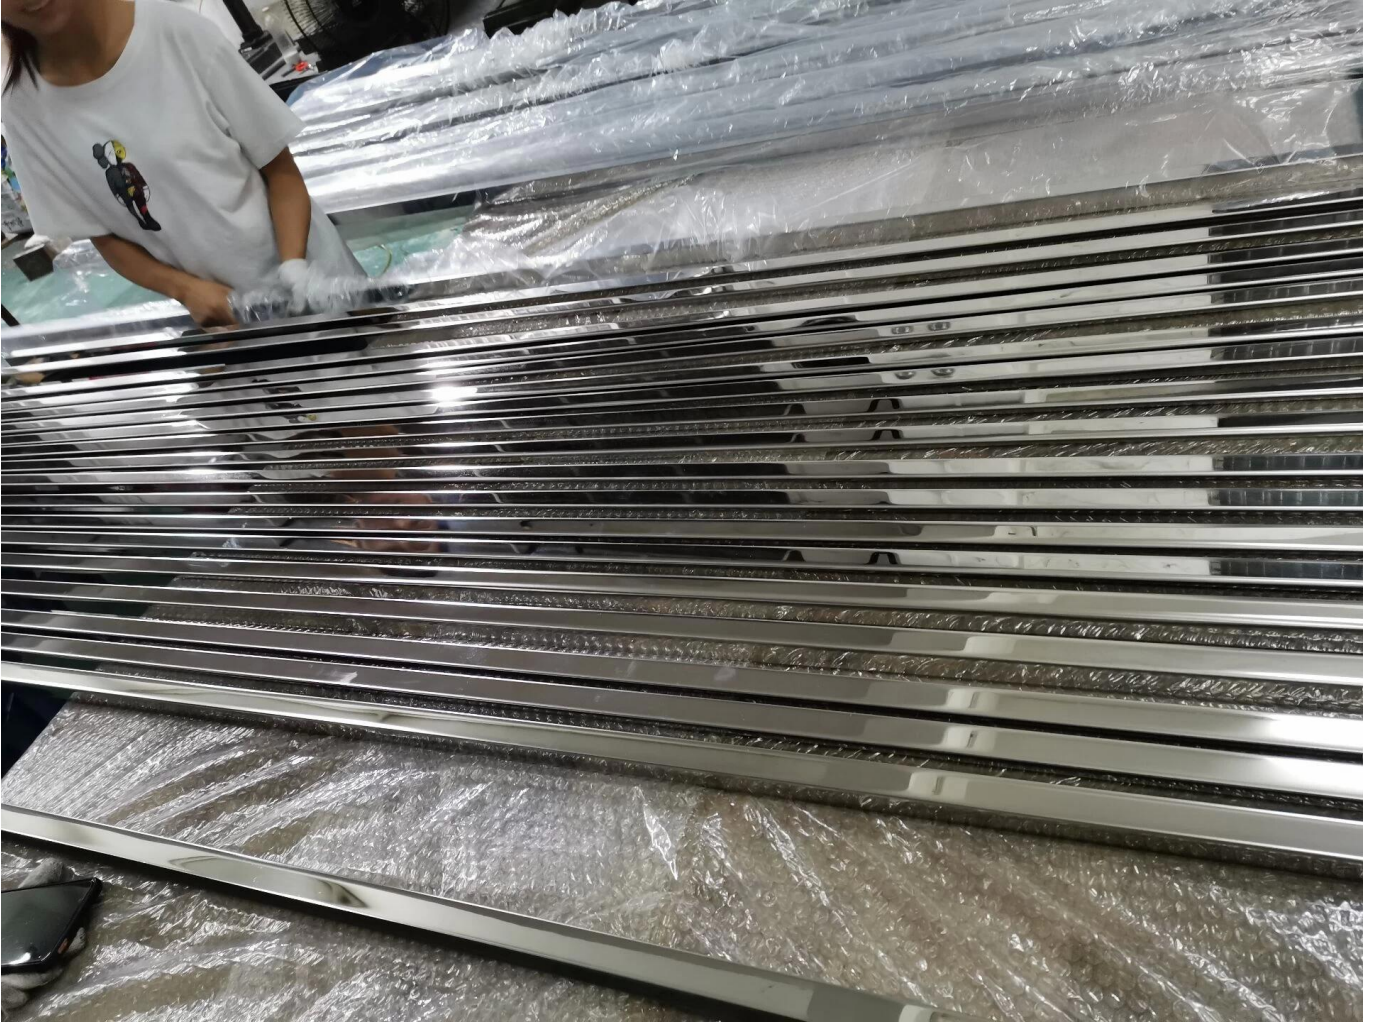

Mirror Polished Decorative Stainless Steel Glass U Channel For Railing Handrail

Product	Mirror Polished Decorative Stainless Steel Glass U Channel For Railing Handrail
Materials	SS201/SS304/SS316, Q235/Q235B/Q345, Aluminum, etc.
Sizes	25*25mm-200*125mm / 50*37mm-400*104mm, or customized
Thickness	0.8mm-5.8mm, or customized
Lengths	1.0m-6.0m, or customized
Technique	Cold Drawn / Hot Rolled
Colors	Rose gold, silver, blue, purple, green, black, or customized
Surfaces	Satin, Mirror, Hairline, 8K, Galvanized, Chrome Plated, etc.
Custom Services	Perforated, Rolled, Bending, Cutting, etc.
Application	Glass Railing, Wall Decoration, Construction Supporting
Packaging	PVC sheet + Plastic/bubble bags + carton boxes+ pallets, or customized
Payment	T/T (30% Deposit), or negotiable