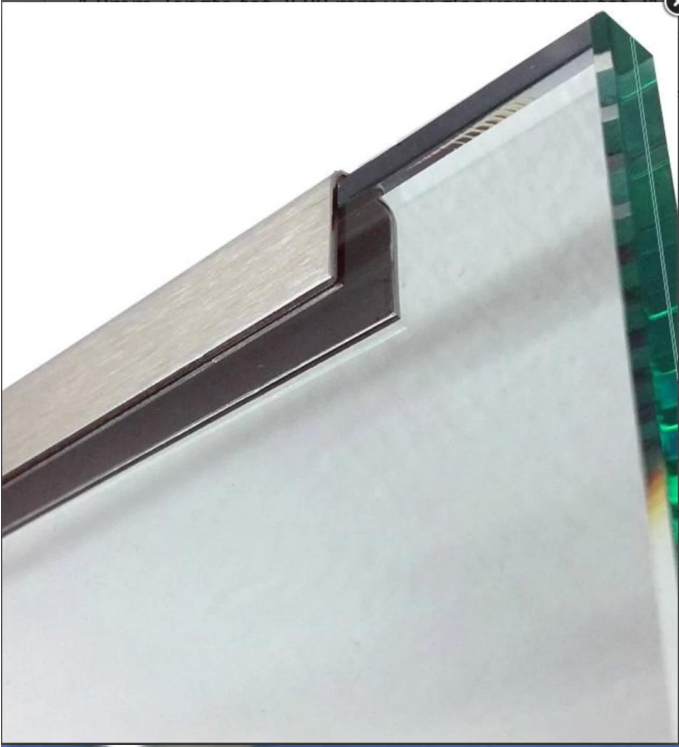

Mirror Polished Decorative Stainless Steel Glass U Channel For Railing Handrail

Product	Mirror Polished Decorative Stainless Steel Glass U Channel For Railing Handrail
Materials	SS201/SS304/SS316, Q235/Q235B/Q345, Aluminum, etc.
Sizes	25*25mm-200*125mm / 50*37mm-400*104mm, or customized
Thickness	0.8mm-5.8mm, or customized
Lengths	1.0m-6.0m, or customized
Technique	Cold Drawn / Hot Rolled
Colors	Rose gold, silver, blue, purple, green, black, or customized
Surfaces	Satin, Mirror, Hairline, 8K, Galvanized, Chrome Plated, etc.
Custom Services	Perforated, Rolled, Bending, Cutting, etc.
Application	Glass Railing, Wall Decoration, Construction Supporting
Packaging	PVC sheet + Plastic/bubble bags + carton boxes+ pallets, or customized
Payment	T/T (30% Deposit), or negotiable