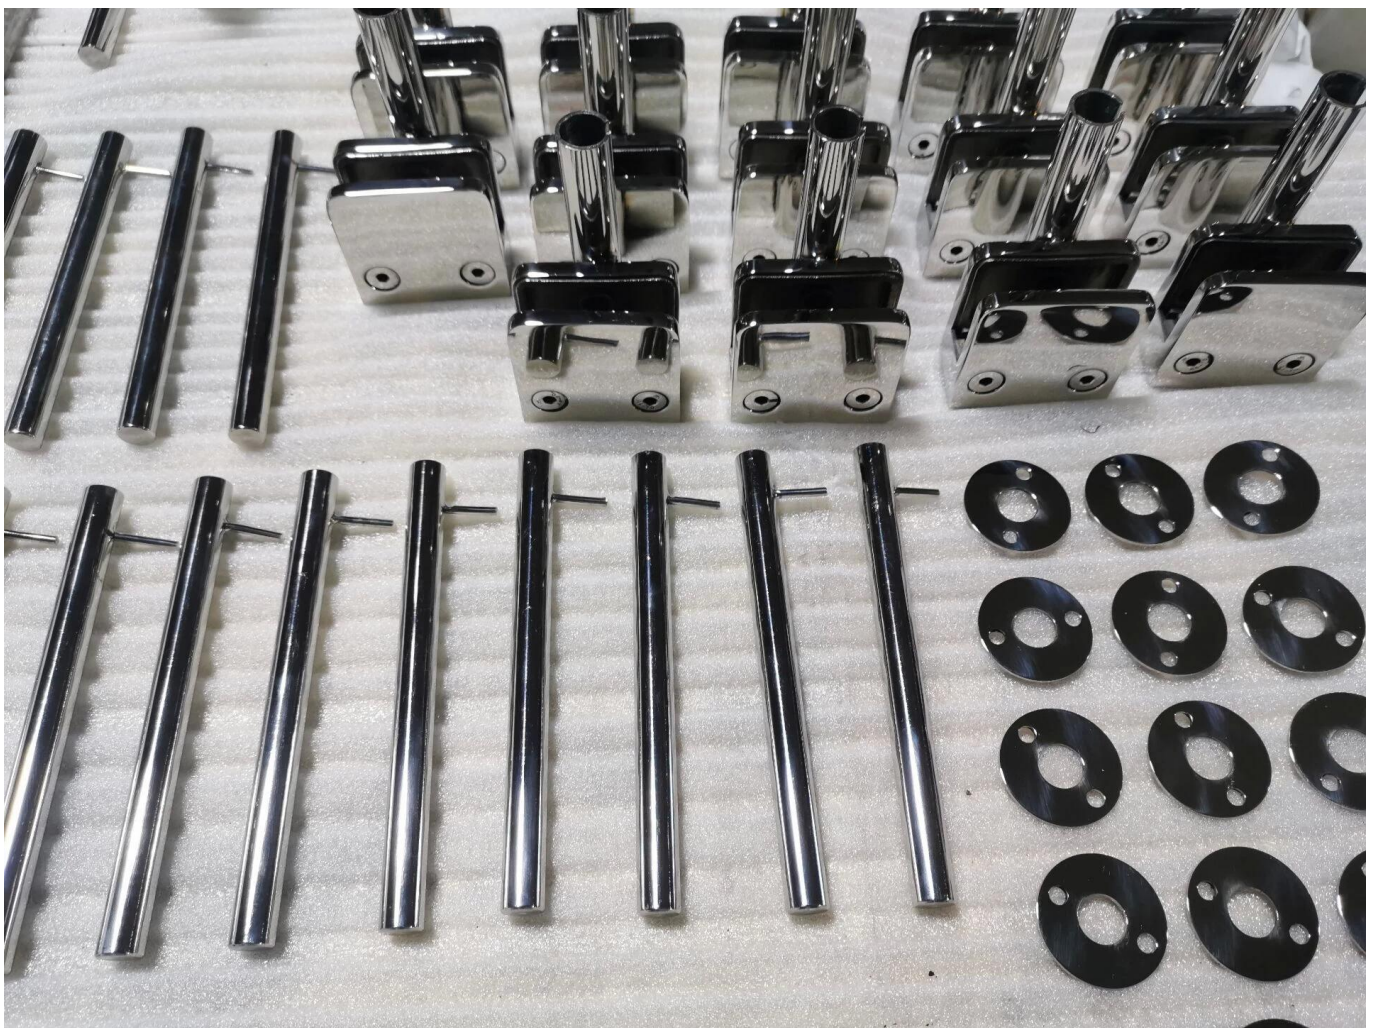

Mirror Polished Floor Mount Stainless Steel 316 Swimming Pool Fence Glass Door Stopper

Product	Glass Pool Fence Door Stopper
Material	Stainless Steel 316
Finish	Satin/Matt Black
Glass Thickness	8-12mm
Application	Glass Balustrade, Pool Fence, Stair Railing, etc
Package	Plastic/Bubble Bags + Paper Boxes + Cartons