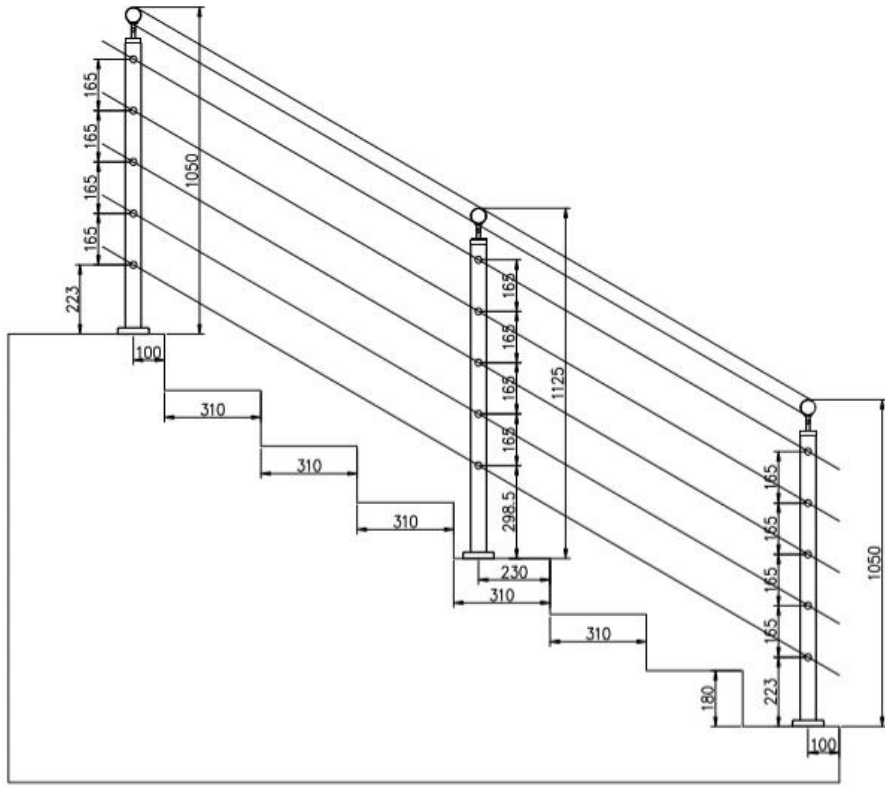

Product Specifications:

Product Name	Modern Design SUS 304/316 Rod Bar Railing For Staircase With Round Stainless Steel Post
Material	Stainless steel 304 or 316
Finish	Mirror polished or satin brushed
Size	Φ50.8*H1100(mm)
Crossbar/Rod dimension	Diameter 12mm
Handrail	Available
Installation	self tapping / Explosion bolts / Screws
Mounting	top mounted / fascia mounted
Application	balcony railing, deck railing, porch railing, terrace railing, stair railing
Fittings	All casting and solid

Products Show

KEBIL 科比奥®

Black Powder Coated Finish:

Packing & Delivery:

Packing Details:

EPE+Inner box+Carton; Wood frame.

It can be changed as per clients' requirement.

Lead time: 10-15 workdays upon receiving of desposit.