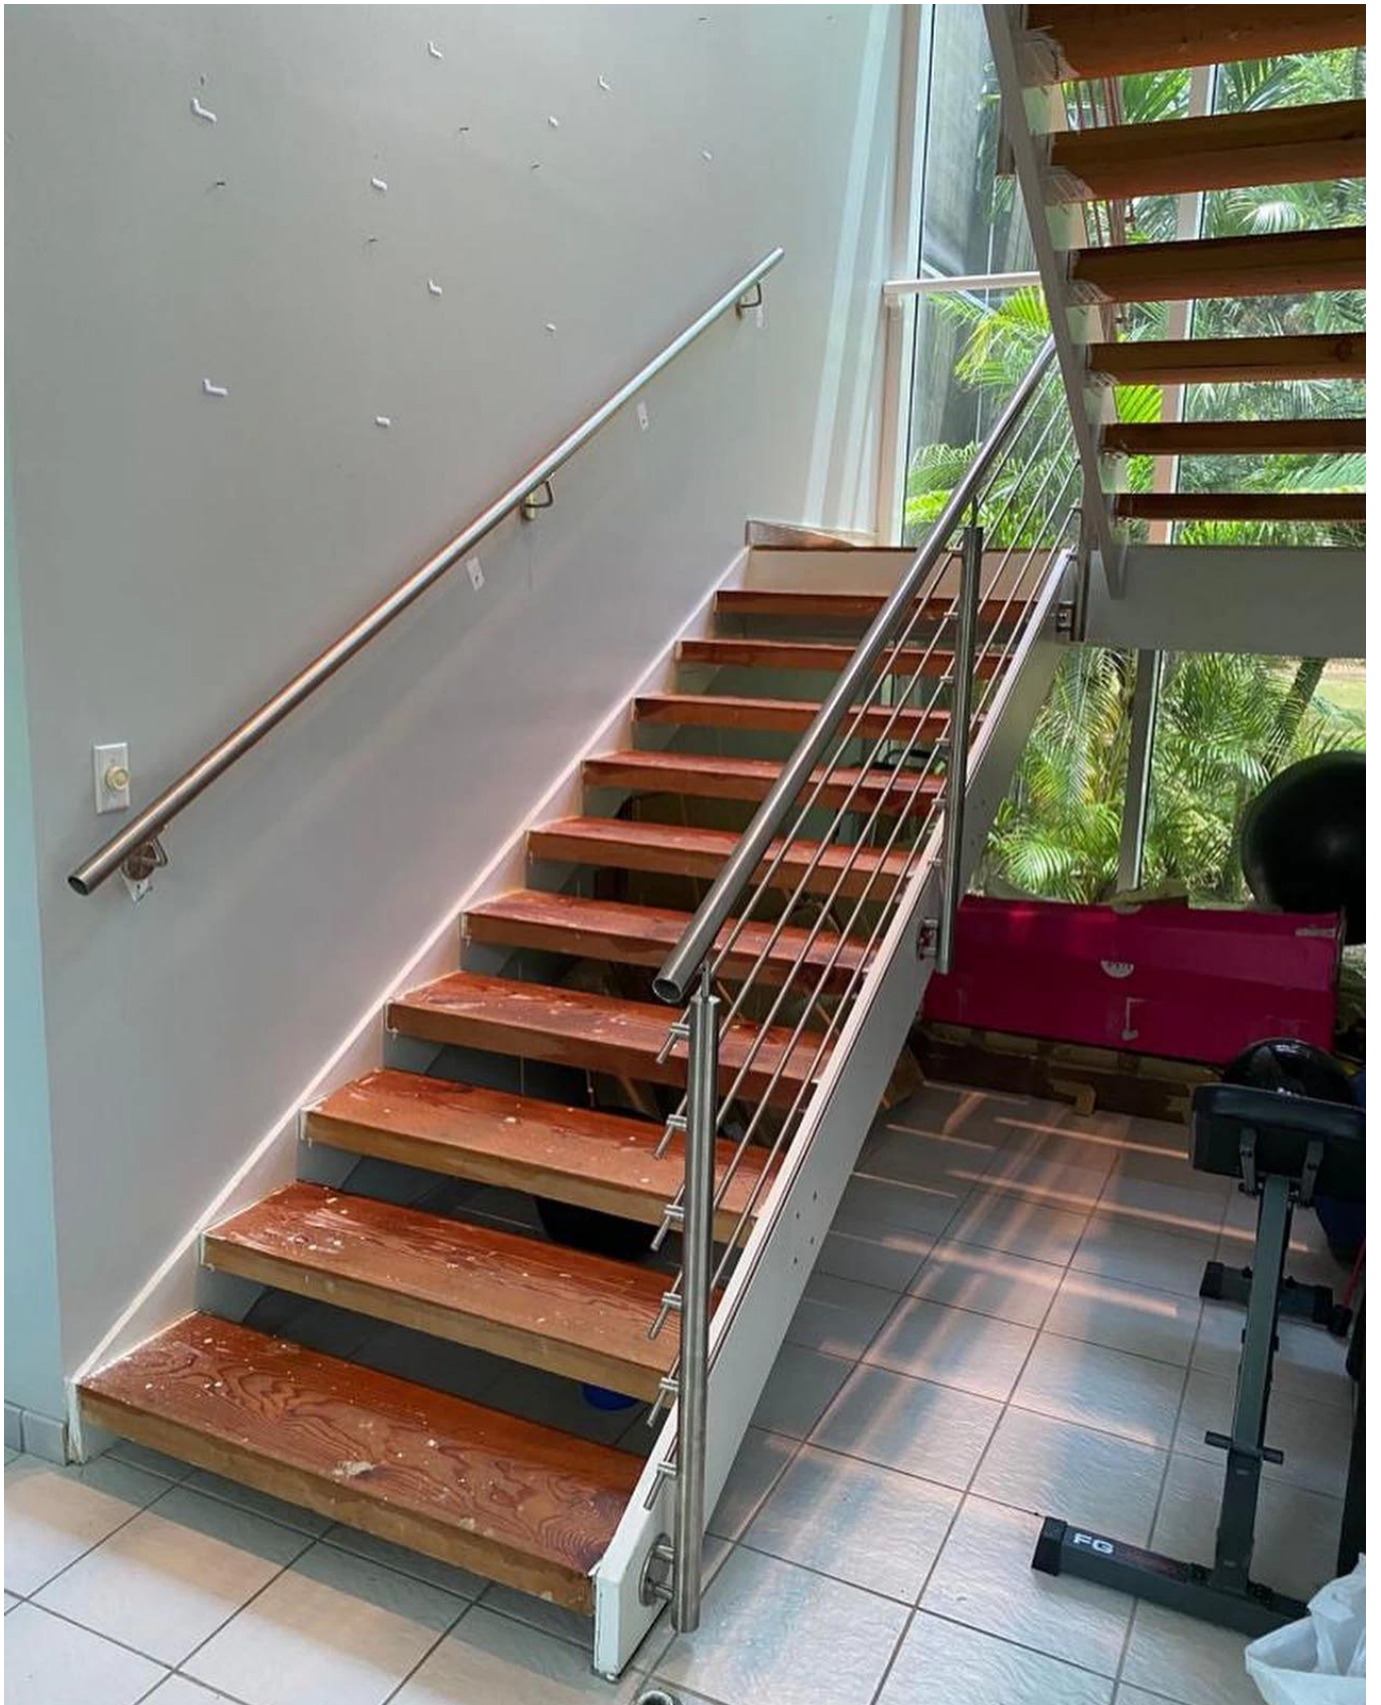

Product Specifications:

Product Name	Modern Design SUS 304/316 Rod Bar Railing For Staircase With Round Stainless Steel Post
Material	Stainless steel 304 or 316
Finish	Mirror polished or satin brushed
Size	Φ50.8*H1100(mm)
Crossbar/Rod dimension	Diameter 12mm
Handrail	Available
Installation	self tapping / Explosion bolts / Screws
Mounting	top mounted / fascia mounted
Application	balcony railing, deck railing, porch railing, terrace railing, stair railing
Fittings	All casting and solid

Products Show

KEBIL 科比奥®

Black Powder Coated Finish:

Packing & Delivery:

Packing Details:

EPE+Inner box+Carton; Wood frame.

It can be changed as per clients' requirement.

Lead time: 10-15 workdays upon receiving of desposit.