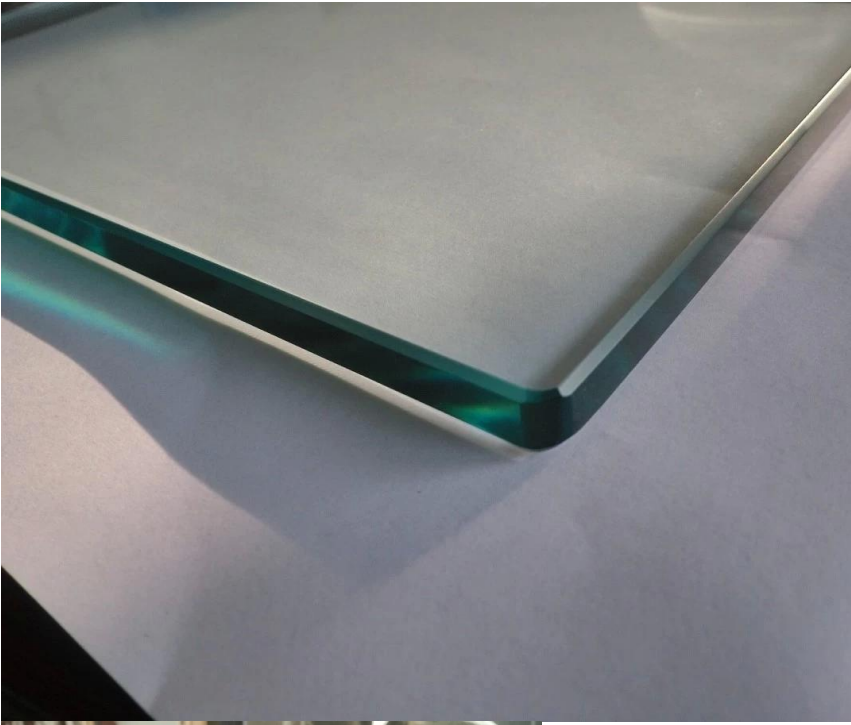

Modern Indoor Frameless Tempered Glass Railing Used in Stair

Name	Modern Indoor Frameless Tempered Glass Railing Used in Stair
Model No.	SF-50
Diameter	50mm
Production Process	CNC machining
Glass Thickness	8-19mm
Material	Stainless steel 304/316
Finished	Satin/mirror/black
Installation	Glass wall mounted
For glass thickness	10-19mm
MOQ	10 pcs per item

Hot-selling Glass Standoff Designs:

Tempered Glass:

The glass railing is a safety barrier that is becoming increasingly popular.

It is above all a protective handrail which is protecting its users from possible falls.