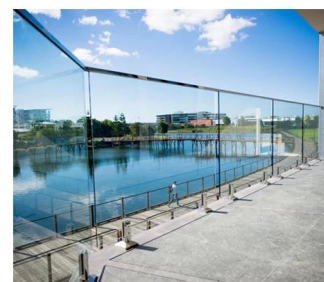

A **point fixing** glass railing has various applications:

- Safety glass barrier for swimming pool and patio

- Glass Balcony Balustrade

- Glass staircase Rake

- Safety guardrail for landing or mezzanine.

In addition to our **glass railing on profiles'** range, Kebil also offers you a range of glass railings adapted to your needs: point fixing, clamp fixing, lateral profile fixing, framed on each side, with posts, etc...