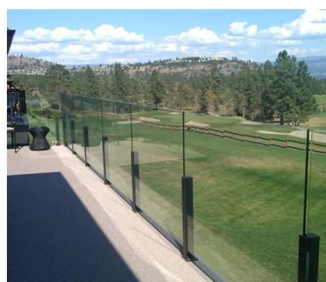

Modern Indoor Frameless Tempered Glass Railing Used in Stair

Name	Modern Indoor Frameless Tempered Glass Railing Used in Stair
Model No.	SF-50
Diameter	50mm
Production Process	CNC machining
Glass Thickness	8-19mm
Material	Stainless steel 304/316
Finished	Satin/mirror/black
Installation	Glass wall mounted
For glass thickness	10-19mm
MOQ	10 pcs per item

Hot-selling Glass Standoff Designs:

Tempered Glass:

The glass railing is a safety barrier that is becoming increasingly popular.

It is above all a protective handrail which is protecting its users from possible falls.

A **point fixing** glass railing has various applications:

- Safety glass barrier for swimming pool and patio

- Glass Balcony Balustrade

- Glass staircase Rake

- Safety guardrail for landing or mezzanine.

In addition to our **glass railing on profiles'** range, Kebil also offers you a range of glass railings adapted to your needs: point fixing, clamp fixing, lateral profile fixing, framed on each side, with posts, etc...