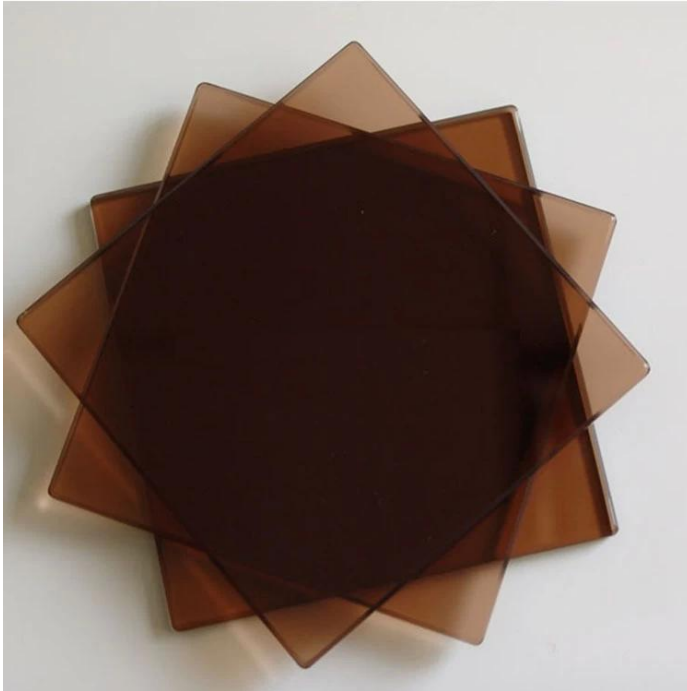

Modern Indoor Frameless Tempered Glass Railing Used in Stair

Name	Modern Indoor Frameless Tempered Glass Railing Used in Stair
Model No.	SF-50
Diameter	50mm
Production Process	CNC machining
Glass Thickness	8-19mm
Material	Stainless steel 304/316
Finished	Satin/mirror/black
Installation	Glass wall mounted
For glass thickness	10-19mm
MOQ	10 pcs per item

Hot-selling Glass Standoff Designs:

Tempered Glass:

The glass railing is a safety barrier that is becoming increasingly popular.

It is above all a protective handrail which is protecting its users from possible falls.