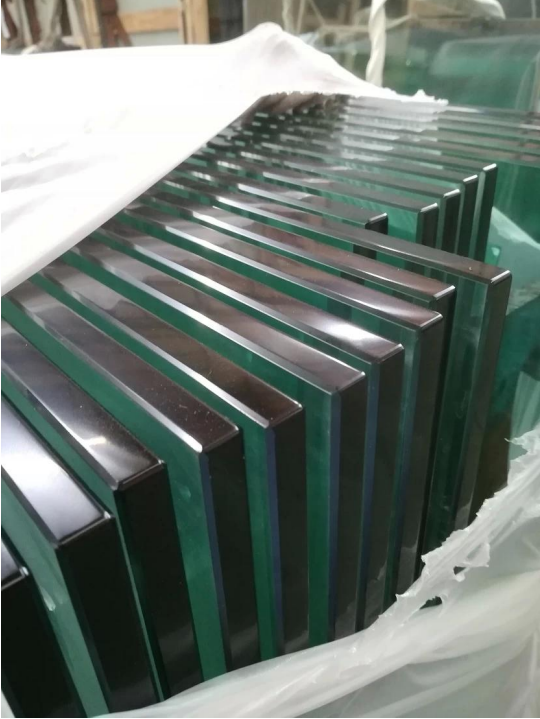

Modern Indoor Frameless Tempered Glass Railing Used in Stair

Name	Modern Indoor Frameless Tempered Glass Railing Used in Stair
Model No.	SF-50
Diameter	50mm
Production Process	CNC machining
Glass Thickness	8-19mm
Material	Stainless steel 304/316
Finished	Satin/mirror/black
Installation	Glass wall mounted
For glass thickness	10-19mm
MOQ	10 pcs per item

Hot-selling Glass Standoff Designs:

Tempered Glass:

The glass railing is a safety barrier that is becoming increasingly popular.

It is above all a protective handrail which is protecting its users from possible falls.

A **point fixing** glass railing has various applications:

- Safety glass barrier for swimming pool and patio

- Glass Balcony Balustrade

- Glass staircase Rake

- Safety guardrail for landing or mezzanine.

In addition to our **glass railing on profiles'** range, Kebil also offers you a range of glass railings adapted to your needs: point fixing, clamp fixing, lateral profile fixing, framed on each side, with posts, etc...