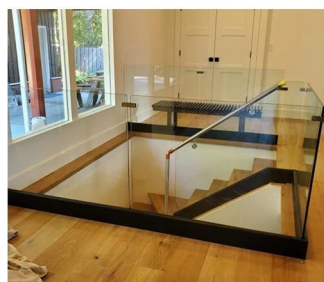

Modern Indoor Frameless Tempered Glass Railing Used in Stair

Name	Modern Indoor Frameless Tempered Glass Railing Used in Stair
Model No.	SF-50
Diameter	50mm
Production Process	CNC machining
Glass Thickness	8-19mm
Material	Stainless steel 304/316
Finished	Satin/mirror/black
Installation	Glass wall mounted
For glass thickness	10-19mm
MOQ	10 pcs per item

A **point fixing** glass railing has various applications:

- Safety glass barrier for swimming pool and patio

- Glass Balcony Balustrade

- Glass staircase Rake

- Safety guardrail for landing or mezzanine.

In addition to our **glass railing on profiles'** range, Kebil also offers you a range of glass railings adapted to your needs: point fixing, clamp fixing, lateral profile fixing, framed on each side, with posts, etc...