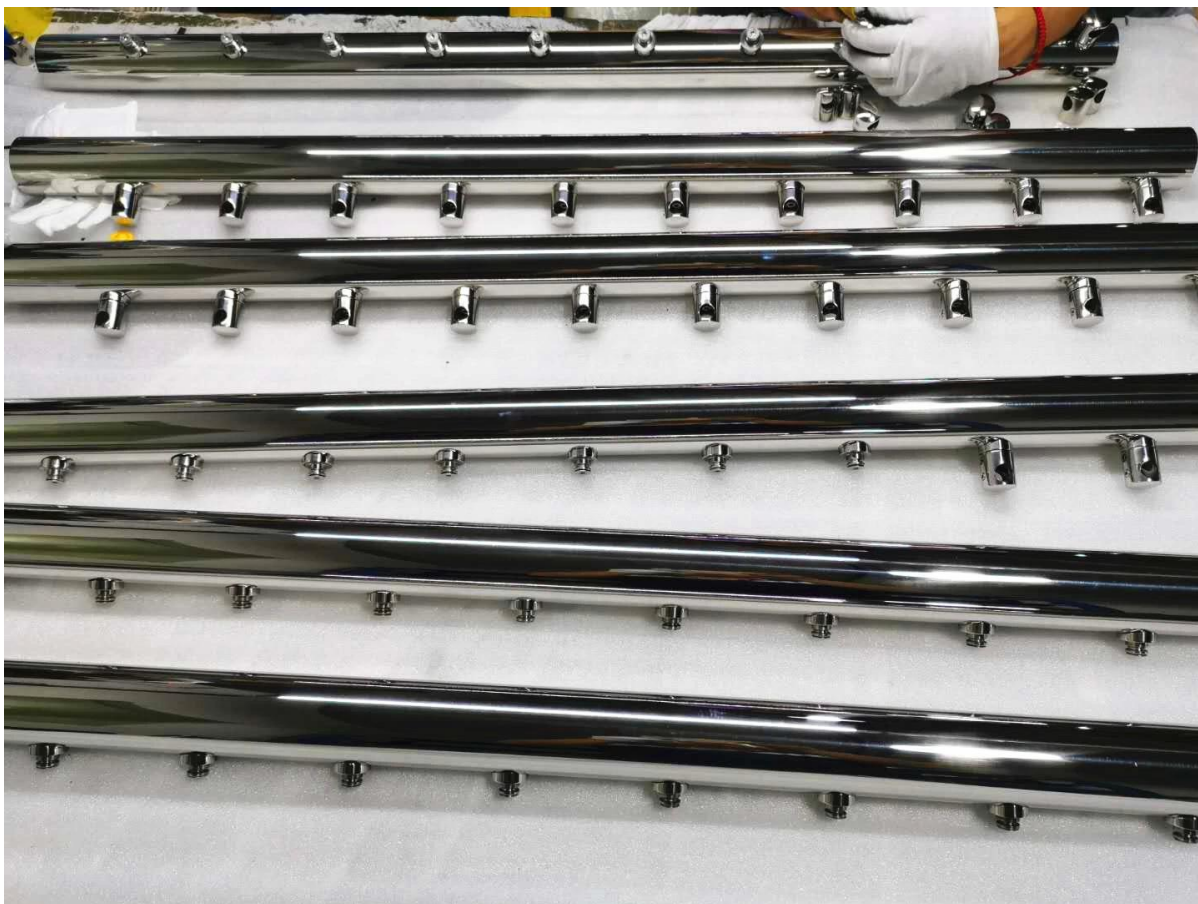

Modern design 316 stainless steel rod railing system for both residential & commercial building applies .

1). Features of **stainless steel rod railing system** -

Rod railing size	Round 42.4/50.8mm
Height	850-1200mm , as per request
Rod size	12mm diameter
Material	314/316 stainless steel
Finish	mirror /satin / black
MOQ	1 pc

2) 12mm diameter solid bars , 4 meter per length , 316L SS , mirror polished -

Project photos of stainless steel rod railings -