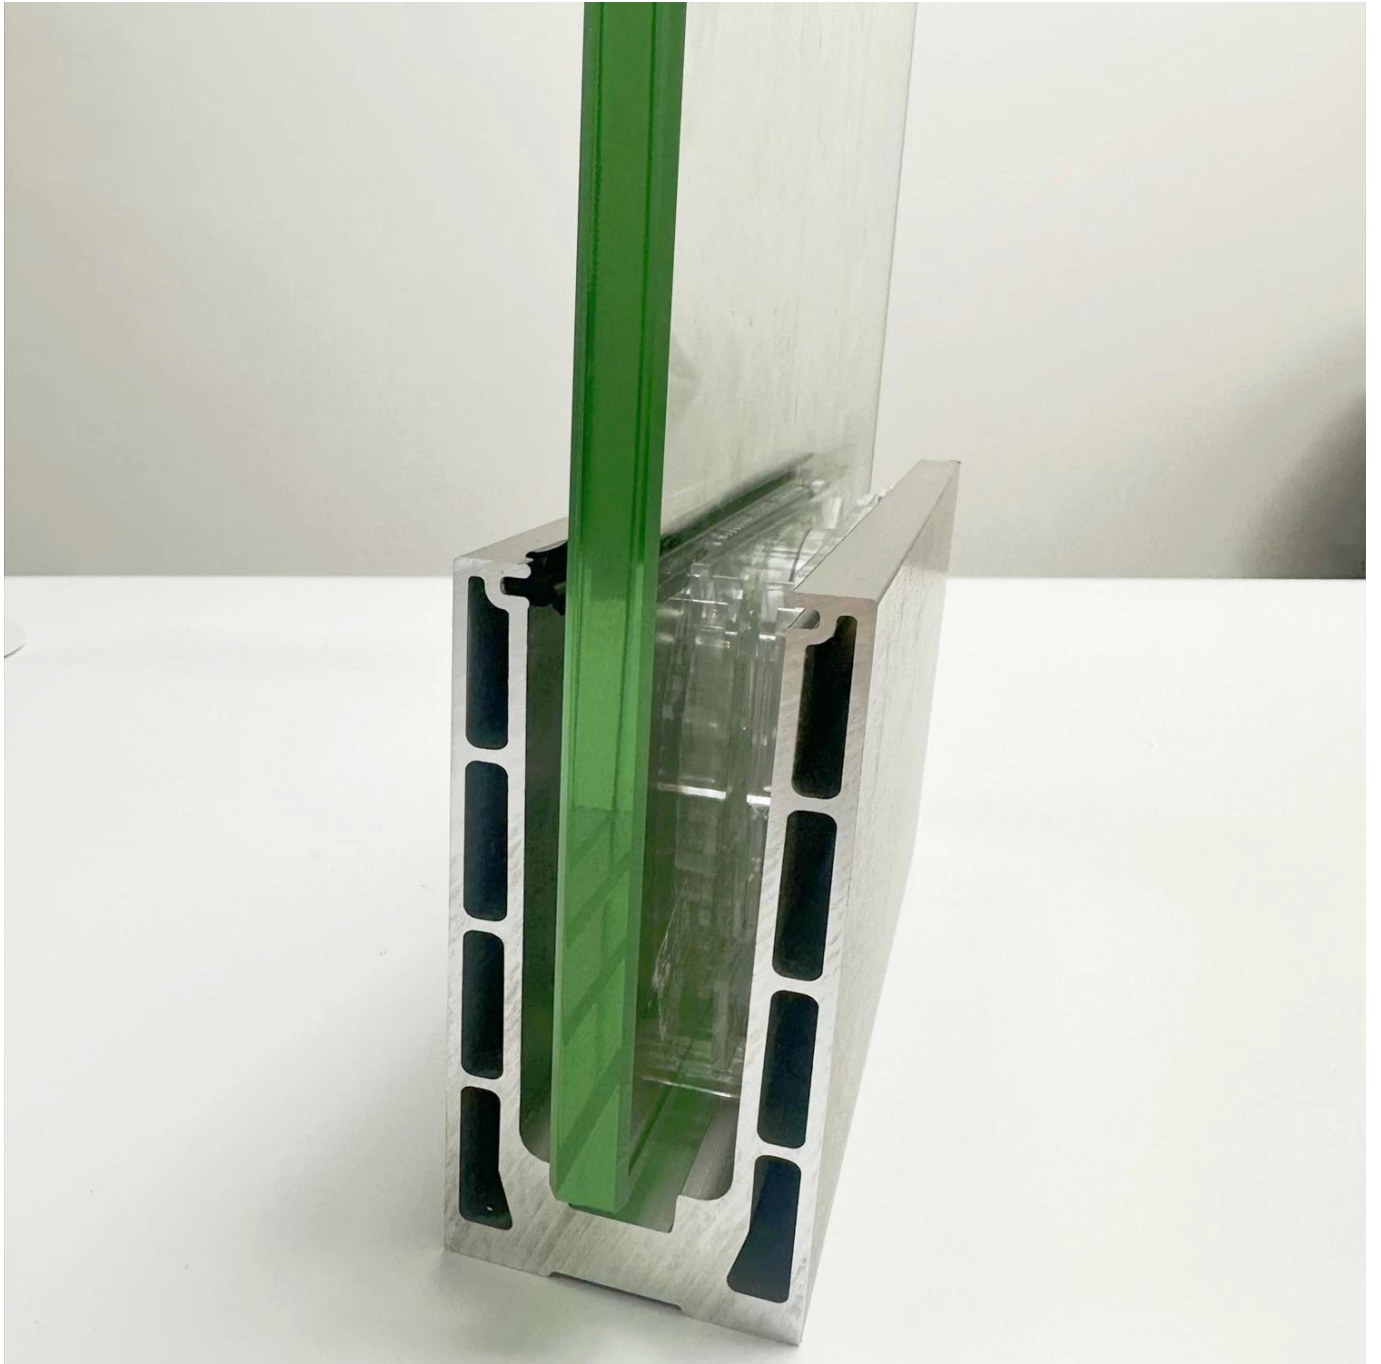

New Design Aluminum U channel for 12mm-17.52mm Glass Railings .

We have a new model LCH-H02 with cheap price & new design which we have selling a lot lately , all the fittings are made in plastic which we have made injection moldings , also with nice look .

INSTALLATION VIDEO FOR New Design Aluminum U channel for 12mm-17.52mm Glass Railings ,LCH-H02