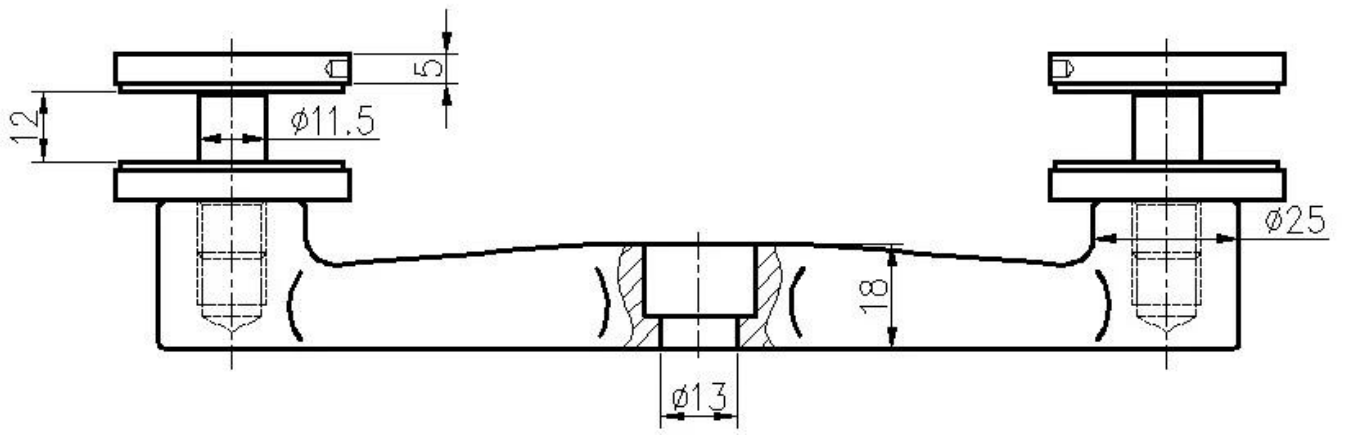

### 1. Stainless Steel Square Spider Post Baluster Specifications :

<b>Product Name</b>	Stainless Steel Square Spider Post Baluster
<b>Model No.</b>	LCH-121
<b>Material</b>	Stainless steel 304/316
<b>Finish</b>	Brushed or mirror polished
<b>Square post size</b>	50 x 50 x 1.5mm wall thickness 40 x 40 x 1.5mm wall thickness
<b>Height</b>	Customizable
<b>For glass thickness</b>	10-15mm

<b>Application</b>	Balcony railing design Porch railing design Deck railing design Stair railing design
--------------------	---

End post with 1 way spider fitting

Middle railing post with 2 way spider fitting

Standard Hight: 1100mm (customer post hights available)

Designed for 10-15mm glass or as per your requirement

Adjustable angles stand off design for staircase or balcony etc.

2. Stainless Steel Square Spider Post Dimension Drawing For your reference :