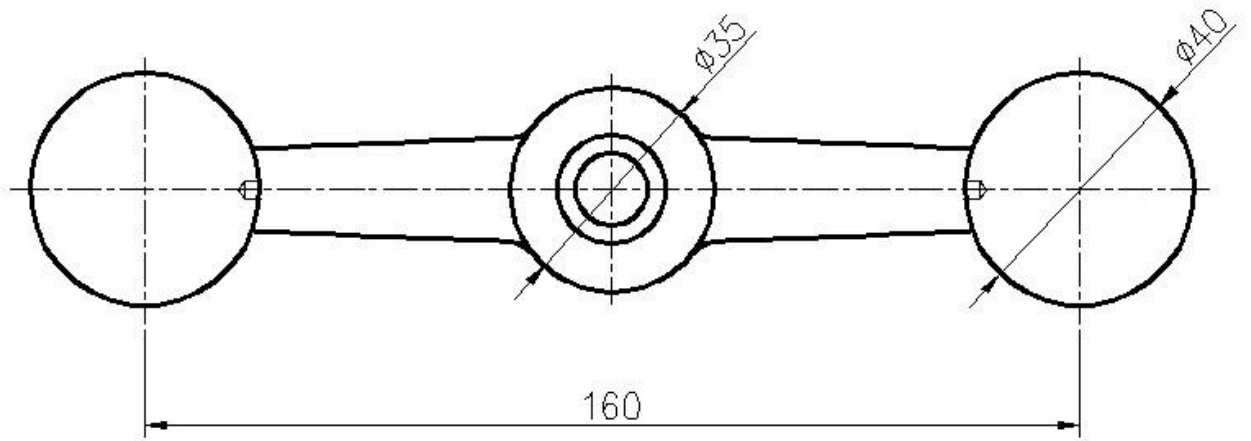

### 1. Stainless Steel Square Spider Post Baluster Specifications :

<b>Product Name</b>	Stainless Steel Square Spider Post Baluster
<b>Model No.</b>	LCH-121
<b>Material</b>	Stainless steel 304/316
<b>Finish</b>	Brushed or mirror polished
<b>Square post size</b>	50 x 50 x 1.5mm wall thickness 40 x 40 x 1.5mm wall thickness
<b>Height</b>	Customizable
<b>For glass thickness</b>	10-15mm

<b>Application</b>	Balcony railing design Porch railing design Deck railing design Stair railing design
--------------------	---

End post with 1 way spider fitting

Middle railing post with 2 way spider fitting

Standard Hight: 1100mm (customer post hights available)

Designed for 10-15mm glass or as per your requirement

Adjustable angles stand off design for staircase or balcony etc.

2. Stainless Steel Square Spider Post Dimension Drawing For your reference :