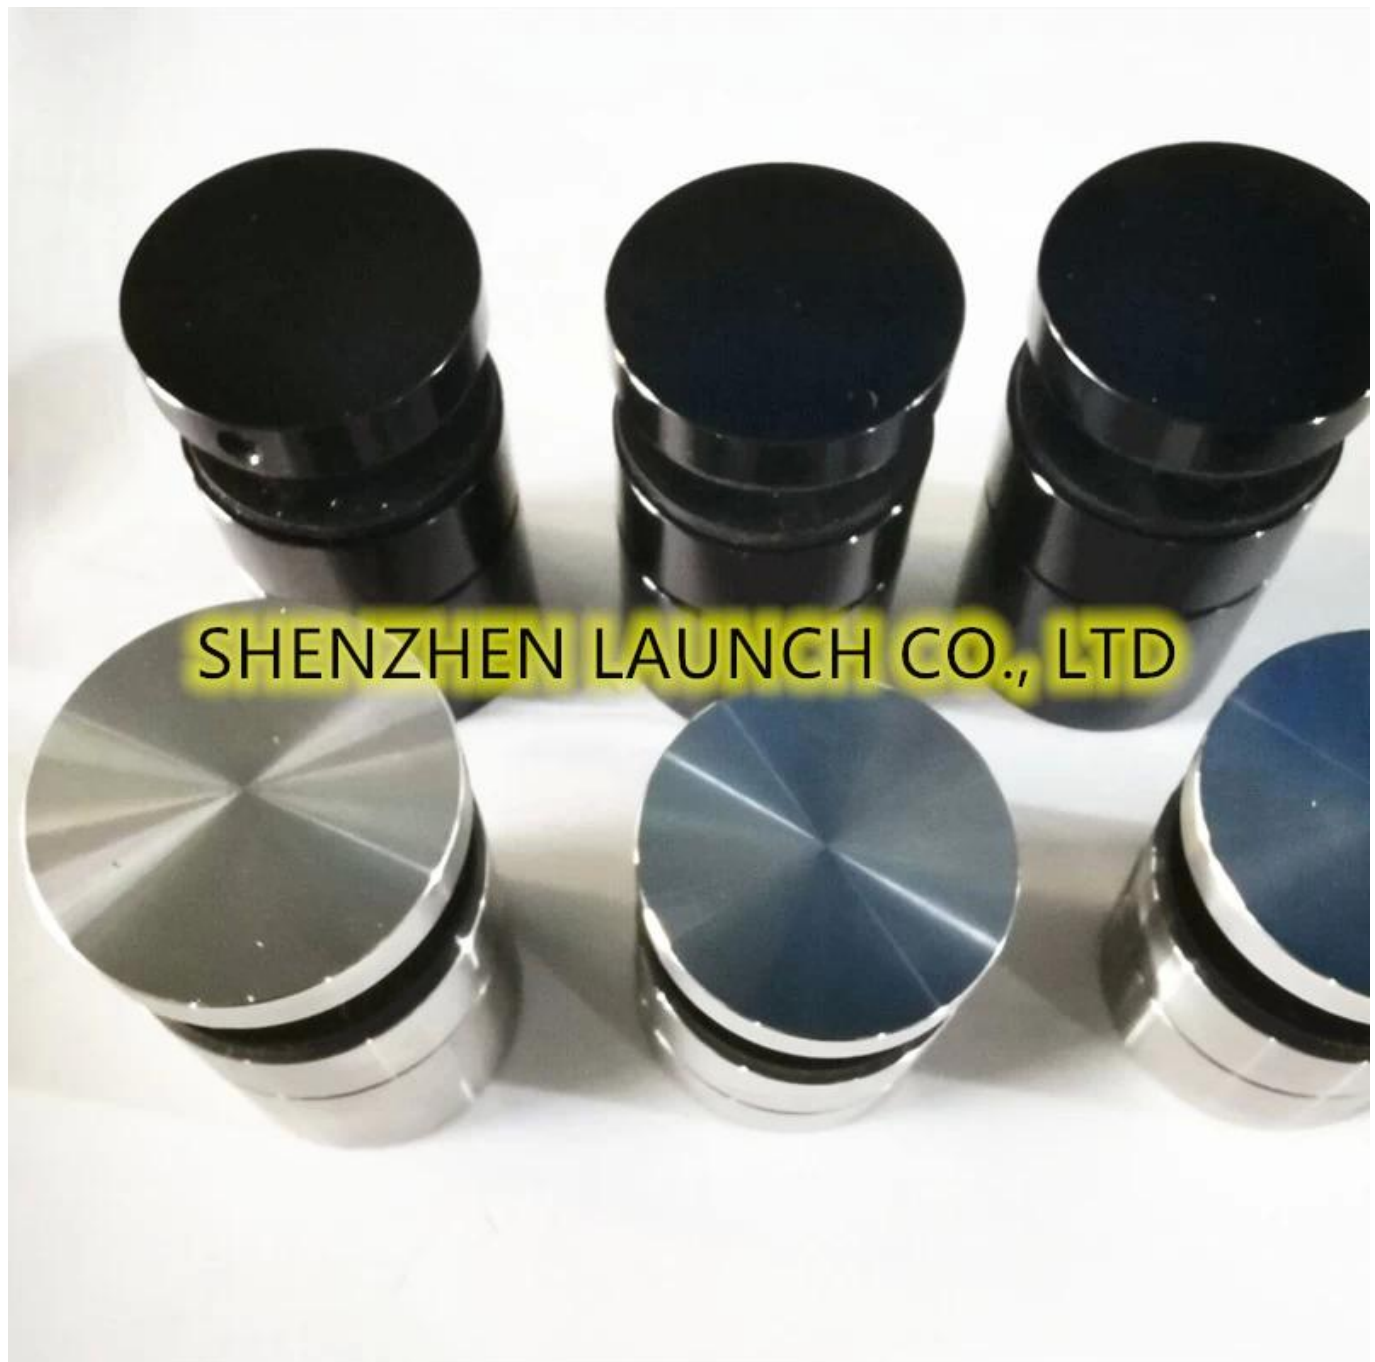

New Design Stainless Steel Adjustable Glass Standoff Pins

Specifications:

- *** New Design Stainless Steel Adjustable Glass Standoff Pins
- *** Fascia/side mount to leave enough space
- *** Easy to align the glass during installation
- *** Glass is adjustable after installation
- *** Material 304 or 316 or 316 L stainless steel
- *** Finish brushed or polished or black gloss or black matt
- *** Different diameter or length are available

Features of round standoff base and cap:

Product Name	New Design Stainless Steel Adjustable Glass Standoff Pins
Material	Stainless steel 304/316, duplex 2205

Size	Diameter 38mm(1 1/2"), 40mm or 50mm(2"), cap 10mm, base length adjustable from 25-35mm
Usage	Indoor and outdoor staircases design, balcony railing, deck frameless glass railing, Juliet balcony design, floating staircase
Mounting Substrate	For mounting to wood, concrete or steel
Finish Option	Mirror polished or satin brushed or black gloss or black matt
Fit Glass Thickness	10-21.52mm
Glass Type	Laminated or Monolithic
Customization	Available
Production Technic	CNC machining

Other models of glass standoffs as below-

Part No.	Material	Finish	Body	Bolt size
▪ SF-30	▪ AISI 304 ▪ AISI 316	▪ Satin ▪ Mirror	▪ 30x10; 30x25mm ▪ 40x10; 40x30mm ▪ 50x12; 50x30mm ▪ 50x12; 50x50mm ▪ silicon rubber gasket included	▪ M10x120 bolt ▪ M10x72 wood screw ▪ M8x100 bolt ▪ M8 x72 wood screw
▪ SF-40				
▪ SF-50				
▪ SF-50A				

Part No.	Material	Finish	Body	Bolt size
▪ SF-38Z	▪ AISI 304 ▪ AISI 316	▪ Satin ▪ Mirror	▪ hollow type ▪ 38x7.5; 38x38mm ▪ silicon rubber gasket included	▪ M8x70 hexagonal screw

Part No.	Material	Finish	Body	Mounting plate size
▪ SF-50T	▪ AISI 304 ▪ AISI 316	▪ Satin ▪ Mirror	▪ 50x10; 50x30mm ▪ silicon rubber gasket included	▪ 200x100x10mm