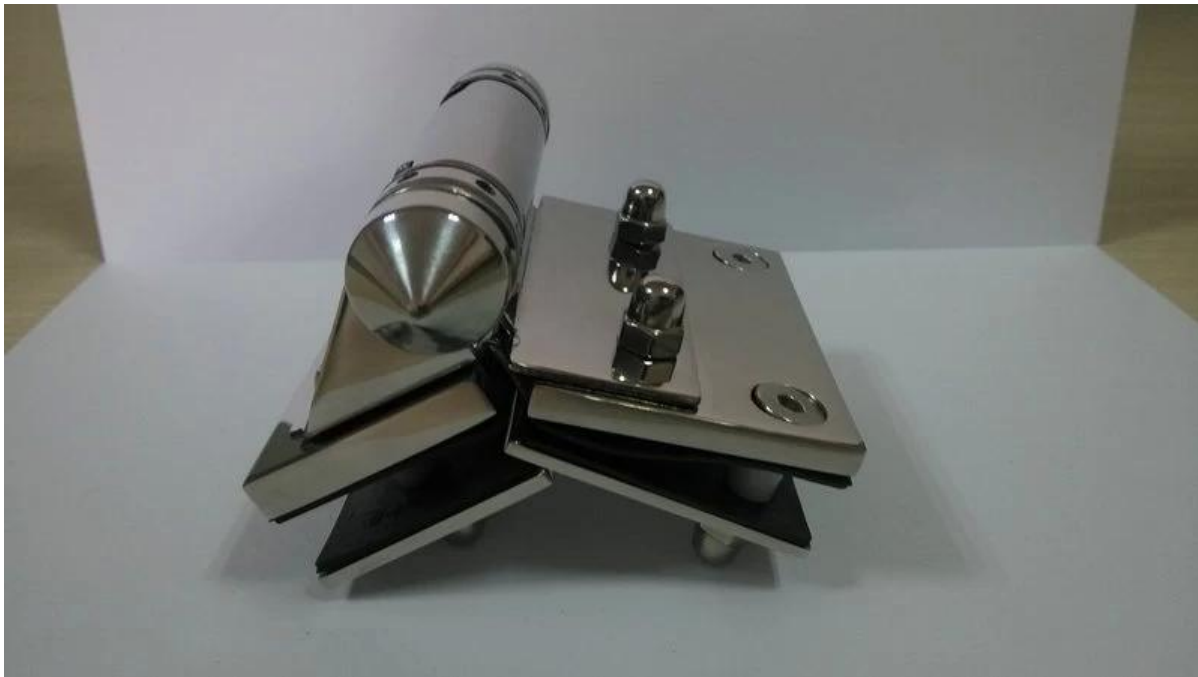

New G-G1 hinge for frameless glass pool fence

As some unexpected issue happened about the old G-G1 hinge, we now developed a new design G-G1 hinge(same Item No.), please see the comparison as below:

We add two wider pieces of back plate to make the hinge more stronger, but for sure the weight of new G-G1 increased(about double than the old one)

About the material: we still use stainless steel 316L, kept the high quality and ability of anti-rust.

More close up picture:

Satin brushed and mirror polished available.

Top view:

For more question please contact us, thanks for visiting.