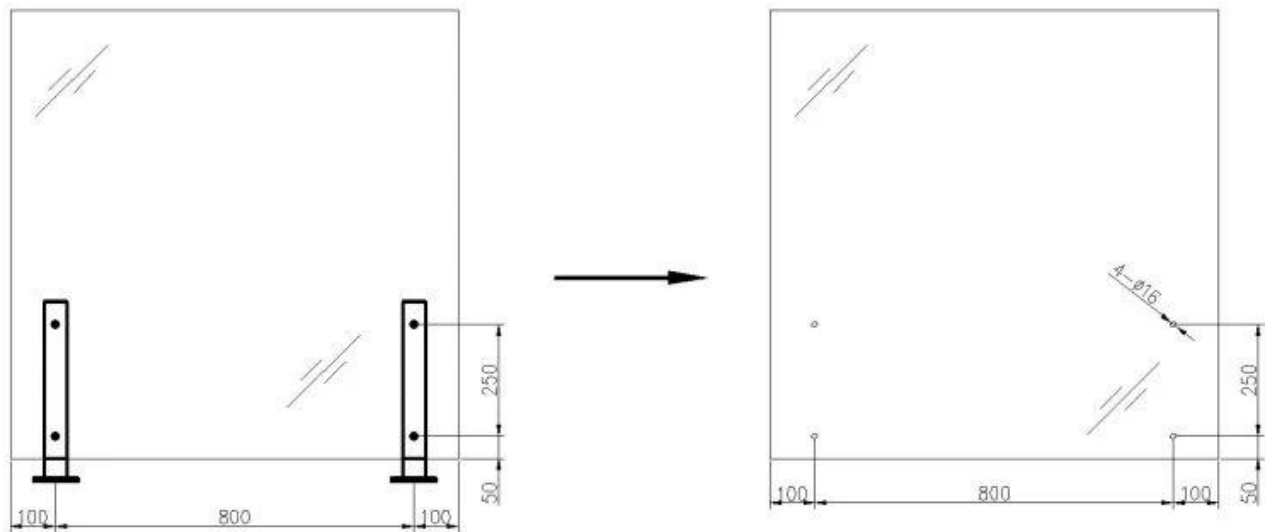

Drill glass hole drawing

Project photo