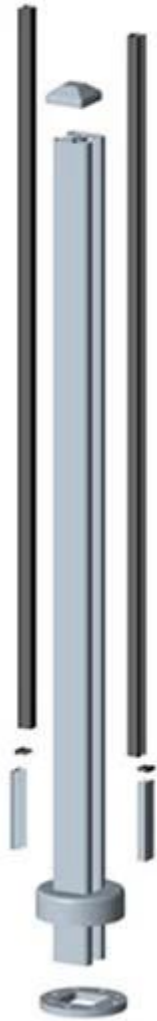

Aluminum powder coating glass railing 1200mm high , for North European market , applied on balcony railings .

Round aluminum post details .

- size : diameter 50mm, 3 MM THICK (GOOD QUALITY)
 - round 1 way post , used at the end of balcony
 - round 2 way 90/180/135 degree post , used in the middle or corner of balcony
- photo for round aluminum post

KEBIL 科比奥®

Round 1 way

**Round 2 way
180 degree**

**Round 2 way
135 degree**

**Round 2 way
90 degree**

Square aluminum post details .

- size : 50mmx 50mm, 3 MM THICK (GOOD QUALITY)
 - square 1 way post , used at the end of balcony
 - square 2 way 90/180/135 degree post , used in the middle or corner of balcony
- photo for square aluminum post

Square 1 way

**Square 2 way
180 degree**

**Square 2 way
135 degree**

**Square 2 way
90 degree**

Aluminum glass railing project photos for balcony .

Aluminum glass railing

Aluminum glass railing

Aluminum glass railing for swimming pool fence